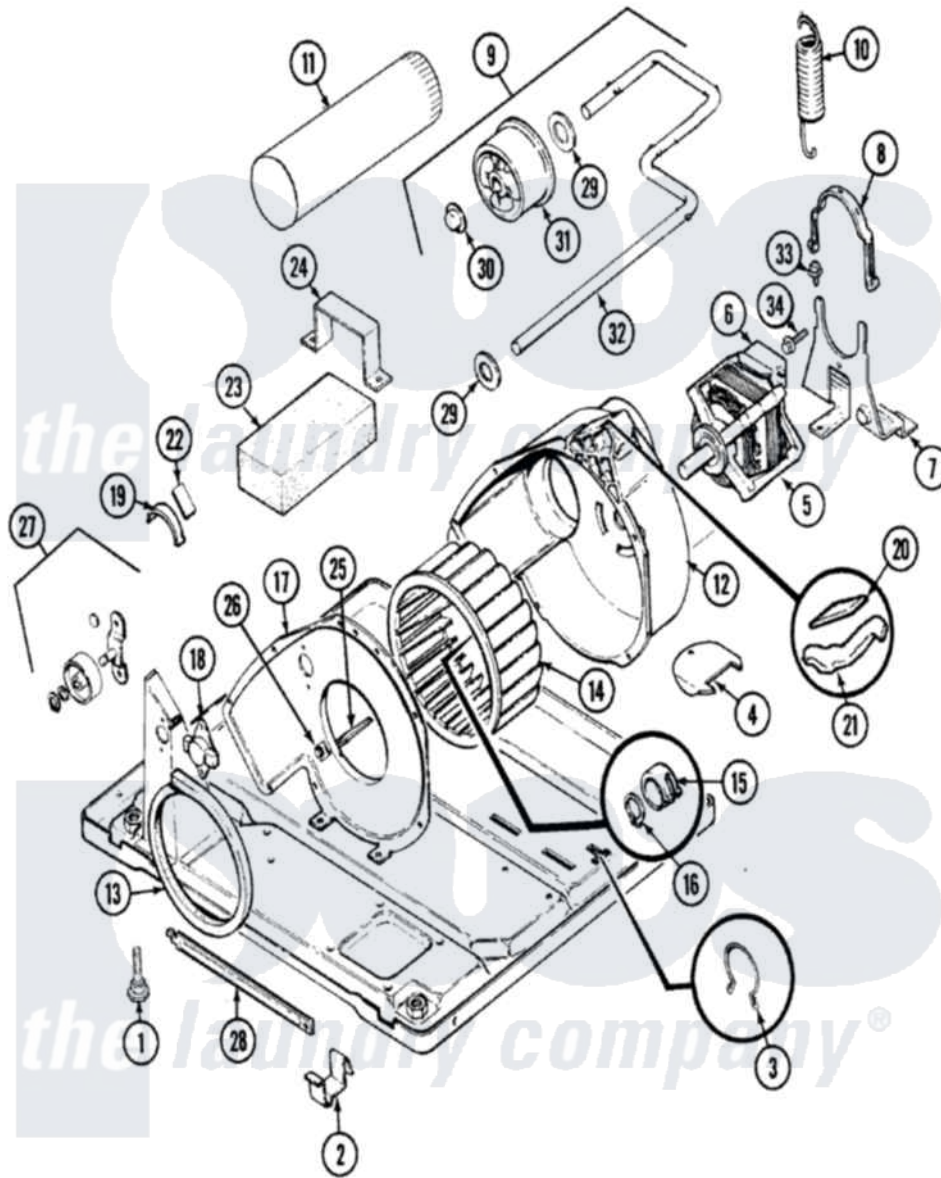

# Magic Chef YG20HN3C 09 - MOTOR & DRIVE (REV. C)

Magic Chef Residential Magic Chef YG20HN3C Dryer Parts Parts Diagram 09 - MOTOR & DRIVE (REV. C)  
 Click on the part number to view part

Item	Original Part Number	Replaced By	Status	Part Description
1	63-5834		Not Available	LEG, LEVELING
2	<a href="#">53-0120</a>			Clip, Front Panel
3	25-7027	<a href="#">16515</a>		Clip
4	25-7741	<a href="#">W10116760</a>		Screw
"	53-0153		Not Available	SHIELD, WIRING
5	53-2275	<a href="#">W10410996</a>		Motor-Drive
"	53-1080	<a href="#">341241</a>		Belt
6	53-0693	<a href="#">53-0332</a>		Motor Switch
7	25-7811		Not Available	SCREW
"	53-1932	<a href="#">31001570</a>		Bracket, Motor
8	53-0214	<a href="#">660658</a>		Clamp, Motor Mounting 343481 685441
9	<a href="#">53-2287</a>			Idler Assembly
10	53-2209	<a href="#">31001465</a>		Spring, Idler
11	25-2134	<a href="#">W10116760</a>		Screw
"	<a href="#">53-0134</a>			Duct, Exhaust
12	<a href="#">53-1801</a>			Housing, Blower