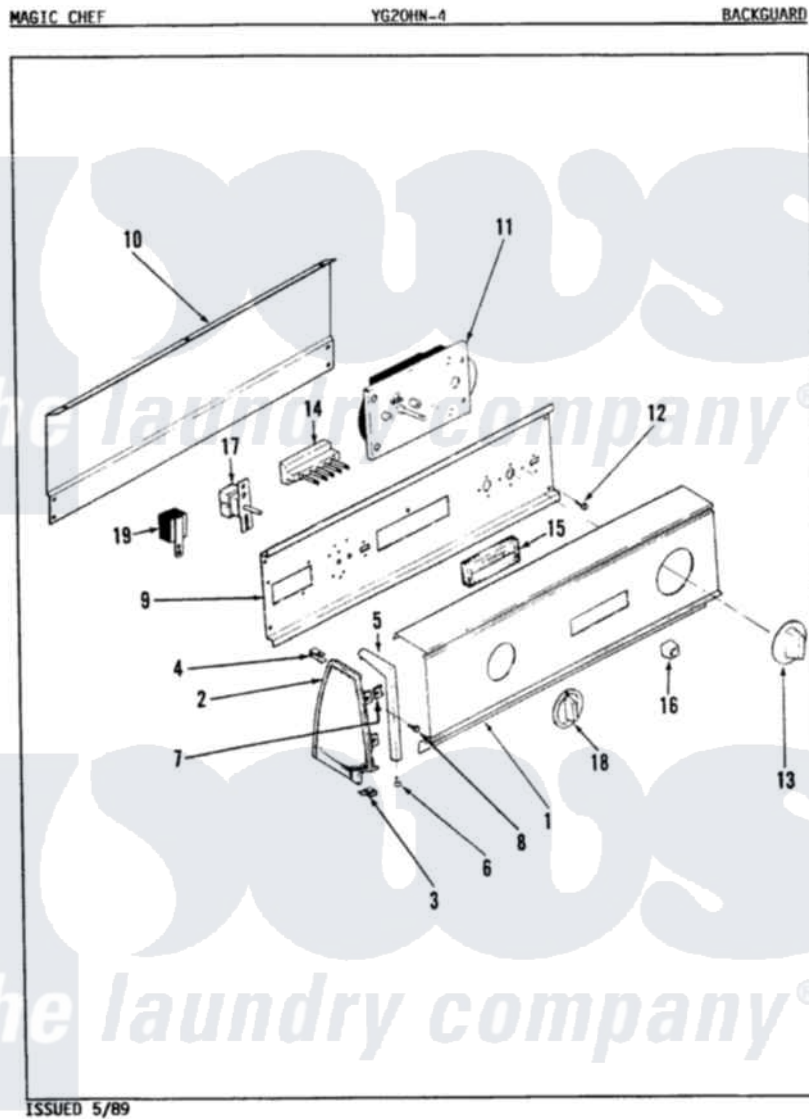

Magic Chef YG20HN4 01 - CONTROL PANEL

Magic Chef [Residential Magic Chef YG20HN4 Dryer Parts](#) Parts Diagram 01 - CONTROL PANEL
 Click on the part number to view part

Item	Original Part Number	Replaced By	Status	Part Description
1	53-1275	53-1821		Control Panel
2	53-0265			LH Endcap
"	25-7649	910187		Screw
"	53-0264			RH Endcap
"	25-7702			Speedclip, End Cap To Control Panel
3	25-7697	25-2219		Screw
"	25-7851			Speedclip, End Cap To Top
4	25-7435	33002917		Screw, No.10-16
"	25-7852			Speedclip, Rr Shld To End Cap
5	53-0277		Not Available	TRIM, END CAP (RT)
"	53-0278		Not Available	TRIM, END CAP (LT)
6	25-7760			Screw
7	25-7435	33002917		Screw, No.10-16
8	25-3092	90767		Screw, 8A X 3/8 HeX Washer Head Tapping

9	53-0323	Not Available	CONTROL SHIELD
10	25-3457		Screw, Sems
"	25-3457		Screw, Sems
"	53-0268	21001460	Shield, Rear
11	53-1300	Not Available	TIMER
"	63-5685	63-5613	Timer
12	25-0205	216412	Screw, Bracket To Timer
13	53-1529	31001219	Knob Ski
14	25-3092	90767	Screw, 8A X 3/8 HeX Washer Head Tapping
"	25-7712	Not Available	SCREW
"	33-6621	Not Available	BRACKET, SWITCH
"	53-1296		Switch
15	33-8541	Not Available	SWITCH PAD
16	35-0385		Pushbutton
17	25-3092	90767	Screw, 8A X 3/8 HeX Washer Head Tapping
"	53-1263		Rotary Switch
18	35-2185	21001283	Knob, Selector---Piq
19	63-6731	53-1639	Buzzer Assembly
"	53-1040	Not Available	MANUAL, USE & CARE
"	25-3092	90767	Screw, 8A X 3/8 HeX Washer Head Tapping