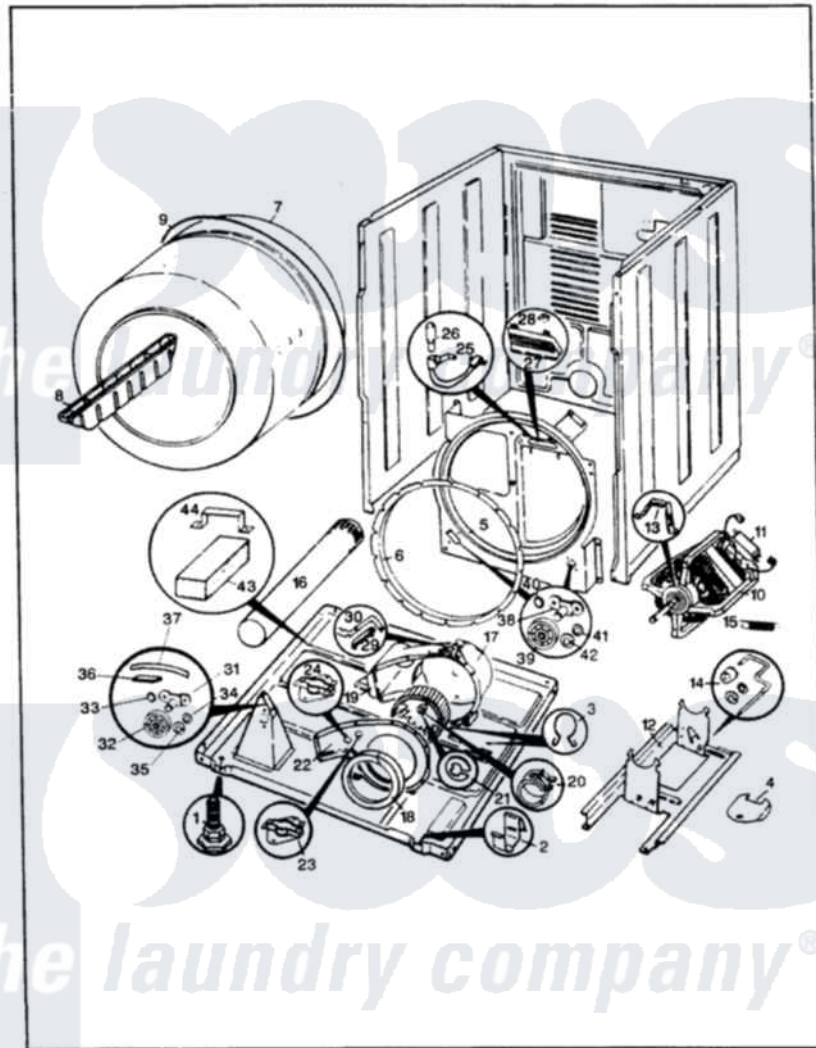

Magic Chef YG20HN4 02 - CYLINDER & DRIVE

MAGIC CHEF YG20HN-4 CYLINDER & DRIVE

ISSUED 5/89

Magic Chef [Residential Magic Chef YG20HN4 Dryer Parts](#) Parts Diagram 02 - CYLINDER & DRIVE
 Click on the part number to view part

Item	Original Part Number	Replaced By	Status	Part Description
1	63-5519		Not Available	LEG, LEVELING
2	53-0120			Clip, Front Panel
3	25-7027	16515		Clip
4	53-0153		Not Available	SHIELD, WIRING
"	25-7741	W10116760		Screw
5	Y02100001	LA-1054		Dryer Bulkhead Kit
"	25-7733	681414		Screw, 10AB X 1/2
6	53-0282	31001637		Seal Assembly, Cylinder Front
7	53-1250			Cylinder
8	53-0117		Not Available	BAFFLE, GRAY
"	25-7759	3196164		Screw
9	LA-1004			Motor Mtg. Kit
"	53-1080	341241		Belt
10	53-0189	LA-1004		Motor Mtg. Kit
11	53-0936	LA-1004		Motor Mtg. Kit
12	53-0852		Not Available	MOTOR BRACKET