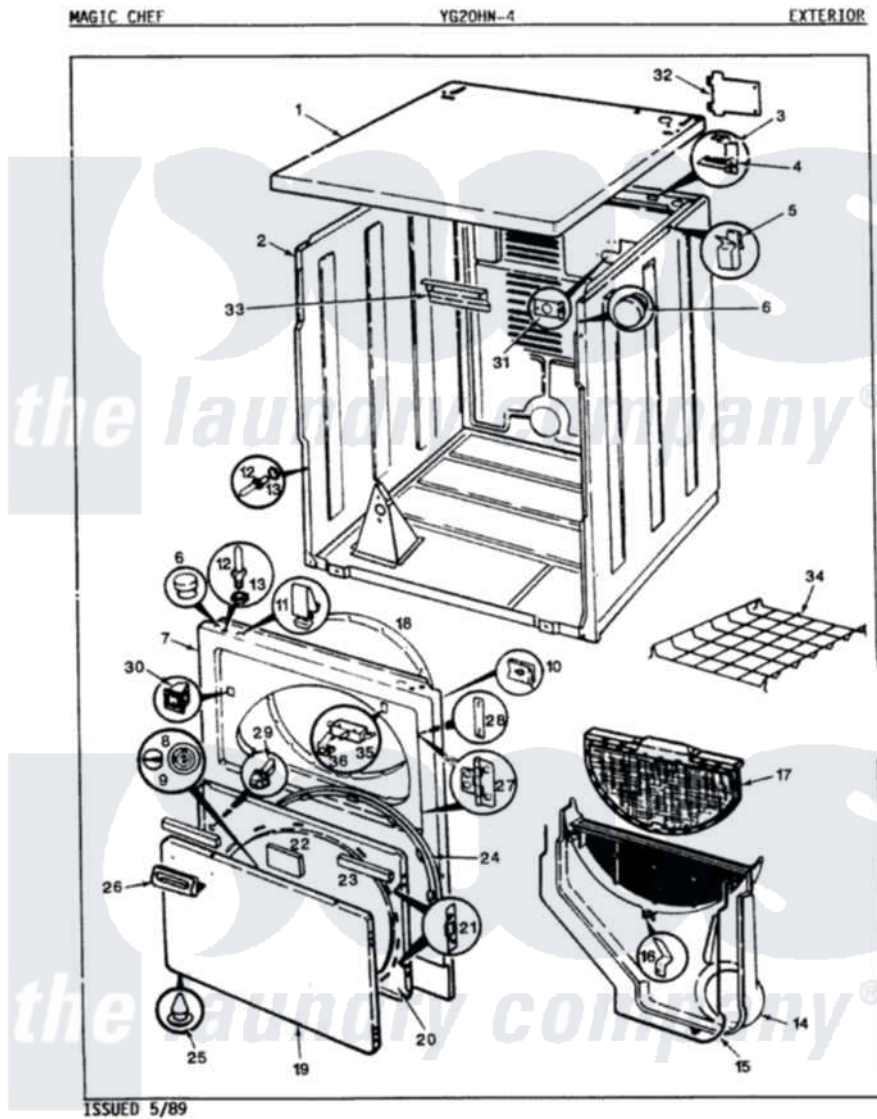

Magic Chef YG20HN4 03 - EXTERIOR

Magic Chef [Residential Magic Chef YG20HN4 Dryer Parts](#) Parts Diagram 03 - EXTERIOR
 Click on the part number to view part

Item	Original Part Number	Replaced By	Status	Part Description
1	53-0314		Not Available	CABINET TOP
2	53-0160	31001714		Cabinet And Base Assembly
3	63-5712			Hinge, Cabinet Top
4	25-3092	90767		Screw, 8A X 3/8 HeX Washer Head Tapping
"	33-0930			Pad, Top Hinge
5	25-3034			Clip, Wiring
6	33-2653			Bumper, Cabinet
7	53-0727	12001190		Panel Kit
8	53-0155		Not Available	PLUG, GAS ACCESS (WHT)
"	53-0161		Not Available	PLUG, GAS ACCESS (ALM)
"	53-0592		Not Available	CHROME PLUG
9	53-0153		Not Available	SHIELD, WIRING
"	53-0162		Not Available	BUTTON, GAS ACCESS (ALM)
"	53-0593		Not Available	CHROME BUTTON
10	25-7820	489478		Screw, 8 X 1/2