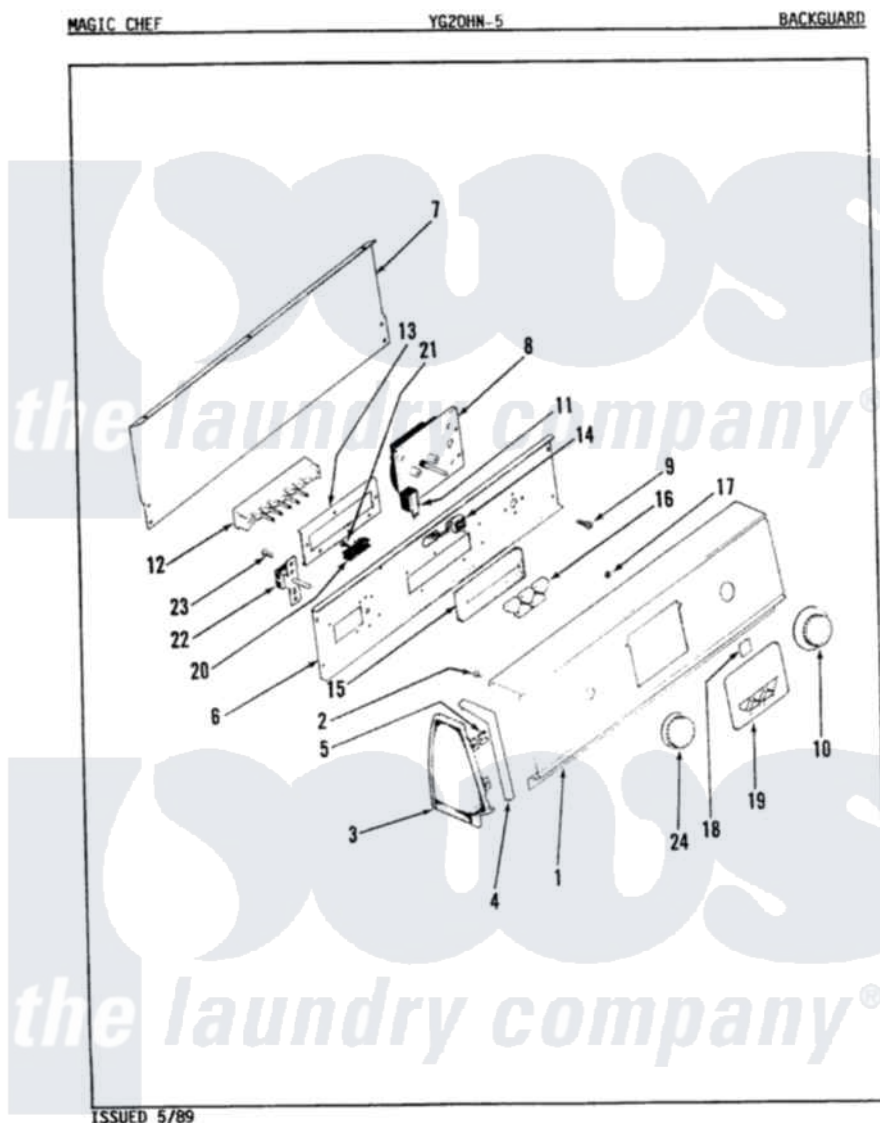

Magic Chef YG20HN5 01 - CONTROL PANEL

ISSUED 5/89

Magic Chef [Residential Magic Chef YG20HN5 Dryer Parts](#) Parts Diagram 01 - CONTROL PANEL
 Click on the part number to view part

Item	Original Part Number	Replaced By	Status	Part Description
1	53-1274		Not Available	CONTROL PANEL
2	25-3457			Screw, Sems
"	25-7852			Speedclip, Rr Shld To End Cap
"	25-7435	33002917		Screw, No.10-16
3	25-7851			Speedclip, End Cap To Top
"	34-9487		Not Available	PLATE, REINFORCEMENT
"	25-7702			Speedclip, End Cap To Control Panel
"	25-7697	25-2219		Screw
"	53-0264			RH Endcap
"	53-0265			LH Endcap
"	25-7649	910187		Screw
4	53-0278		Not Available	TRIM, END CAP (LT)
"	25-7760			Screw
"	53-0277		Not Available	TRIM, END CAP (RT)
5	25-7702			Speedclip, End Cap To Control

	25-7102		Panel
"	25-3092	90767	Screw, 8A X 3/8 HeX Washer Head Tapping
6	35-0686-1	Not Available	CONTROL SHIELD
7	25-3457		Screw, Sems
"	25-3092	90767	Screw, 8A X 3/8 HeX Washer Head Tapping
"	53-0268	21001460	Shield, Rear
8	53-1300	Not Available	TIMER
9	25-0205	216412	Screw, Bracket To Timer
10	53-1529	31001219	Knob Ski
11	63-5685	63-5613	Timer
"	63-6731	53-1639	Buzzer Assembly
"	25-3092	90767	Screw, 8A X 3/8 HeX Washer Head Tapping
12	53-0856	Not Available	PB SWITCH
13	25-3092	90767	Screw, 8A X 3/8 HeX Washer Head Tapping
"	33-6620	Not Available	BRACKET
"	25-7712	Not Available	SCREW
14	35-0691-01	Not Available	SIGNAL LIGHT
"	35-0691-02	Not Available	SIGNAL LIGHT
"	35-0691-03	Not Available	SIGNAL LIGHT
15	33-8541	Not Available	SWITCH PAD
16	53-1271-04		Push Button
"	53-1271-03		Push Button
"	53-1271-02		Push Button
"	53-1271-01		Push Button
17	25-7882	Not Available	PALNUT
18	35-0690	Not Available	LENS
19	53-0854	Not Available	PB BEZEL
"	53-0857	Not Available	LENS
20	35-2257	7401P037-60	Block, Terminal
21	25-7649	910187	Screw
22	53-0346	53-1263	Rotary Switch
23	25-3092	90767	Screw, 8A X 3/8 HeX Washer Head Tapping
24	53-1040	Not Available	MANUAL, USE & CARE
"	35-2185	21001283	Knob, Selector---Piq