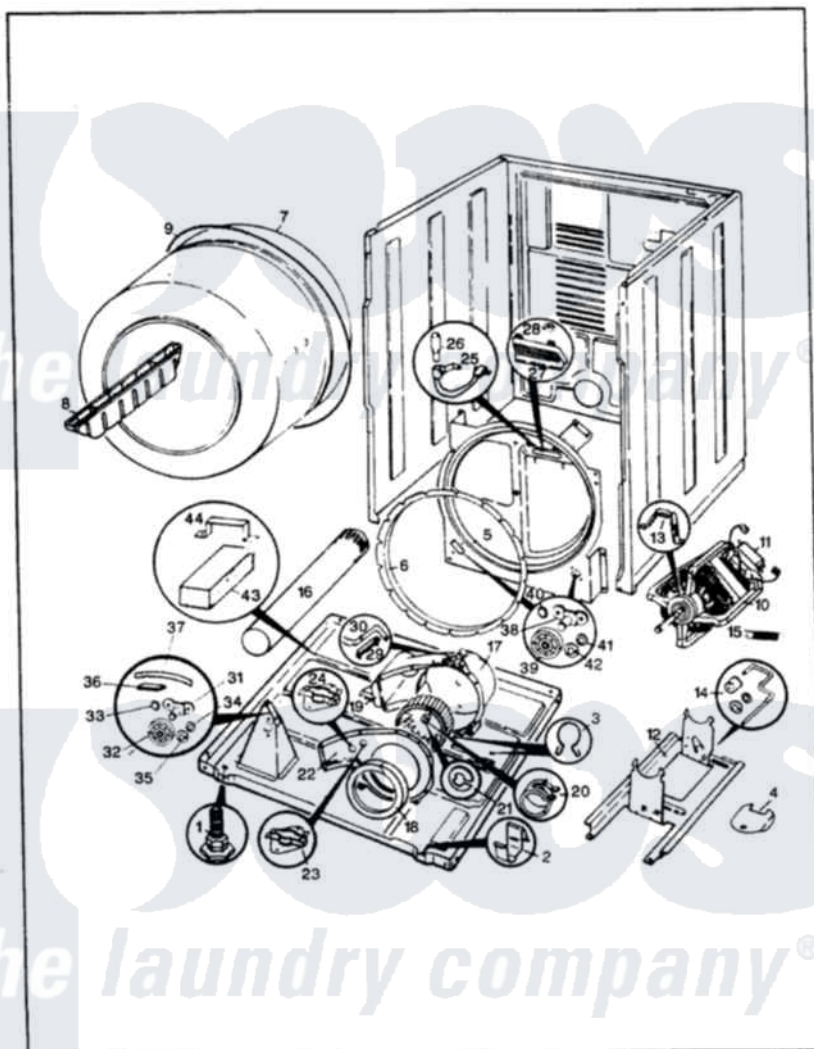

Magic Chef YG20HN5 02 - CYLINDER & DRIVE

MAGIC CHEF

YG20HN-5

CYLINDER & DRIVE

ISSUED 5/89

Magic Chef [Residential Magic Chef YG20HN5 Dryer Parts](#) Parts Diagram 02 - CYLINDER & DRIVE

[Click on the part number to view part](#)

Item	Original Part Number	Replaced By	Status	Part Description
1	63-5519		Not Available	LEG, LEVELING
2	53-0120			Clip, Front Panel
3	25-7027	16515		Clip
4	53-0153		Not Available	SHIELD, WIRING
"	25-7741	W10116760		Screw
5	Y02100001	LA-1054		Dryer Bulkhead Kit
"	25-7733	681414		Screw, 10AB X 1/2
6	53-0282	31001637		Seal Assembly, Cylinder Front
7	53-1250			Cylinder
8	25-7759	3196164		Screw
"	Y02100002		Not Available	BAFFLE (WHT)
9	53-1080	341241		Belt
"	LA-1004			Motor Mtg. Kit
10	53-0189	LA-1004		Motor Mtg. Kit
11	53-0936	LA-1004		Motor Mtg. Kit
12	53-0852		Not Available	MOTOR BRACKET