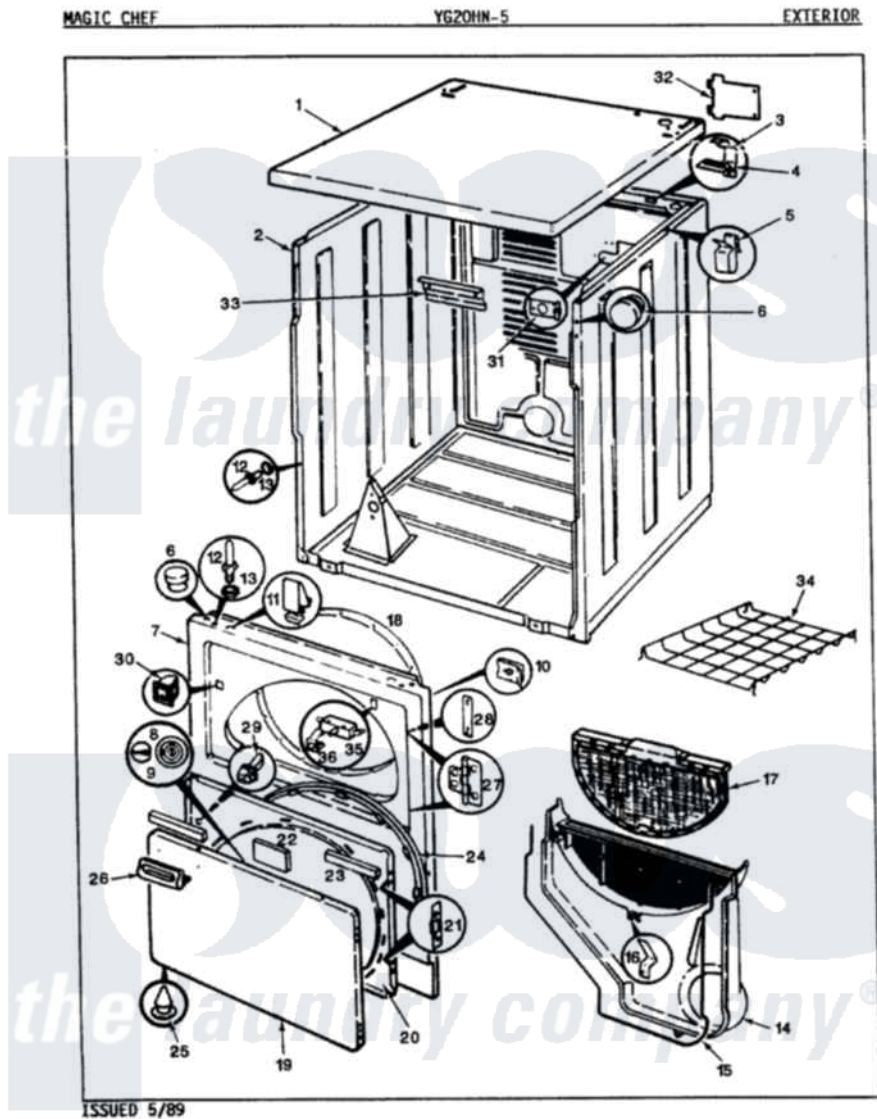

# Magic Chef YG20HN5 03 - EXTERIOR

Magic Chef [Residential Magic Chef YG20HN5 Dryer Parts](#) Parts Diagram 03 - EXTERIOR  
 Click on the part number to view part

Item	Original Part Number	Replaced By	Status	Part Description
1	53-0314		Not Available	CABINET TOP
2	53-0160	<a href="#">31001714</a>		Cabinet And Base Assembly
3	<a href="#">63-5712</a>			Hinge, Cabinet Top
4	25-3092	<a href="#">90767</a>		Screw, 8A X 3/8 HeX Washer Head Tapping
"	<a href="#">33-0930</a>			Pad, Top Hinge
5	<a href="#">25-3034</a>			Clip, Wiring
6	<a href="#">33-2653</a>			Bumper, Cabinet
7	53-0727	<a href="#">12001190</a>		Panel Kit
8	53-0155		Not Available	PLUG, GAS ACCESS (WHT)
"	53-0161		Not Available	PLUG, GAS ACCESS (ALM)
"	53-0592		Not Available	CHROME PLUG
9	53-0593		Not Available	CHROME BUTTON
"	<a href="#">53-0156</a>			Button, Gas Access
"	53-0162		Not Available	BUTTON, GAS ACCESS (ALM)
10	25-7820	<a href="#">489478</a>		Screw, 8 X 1/2