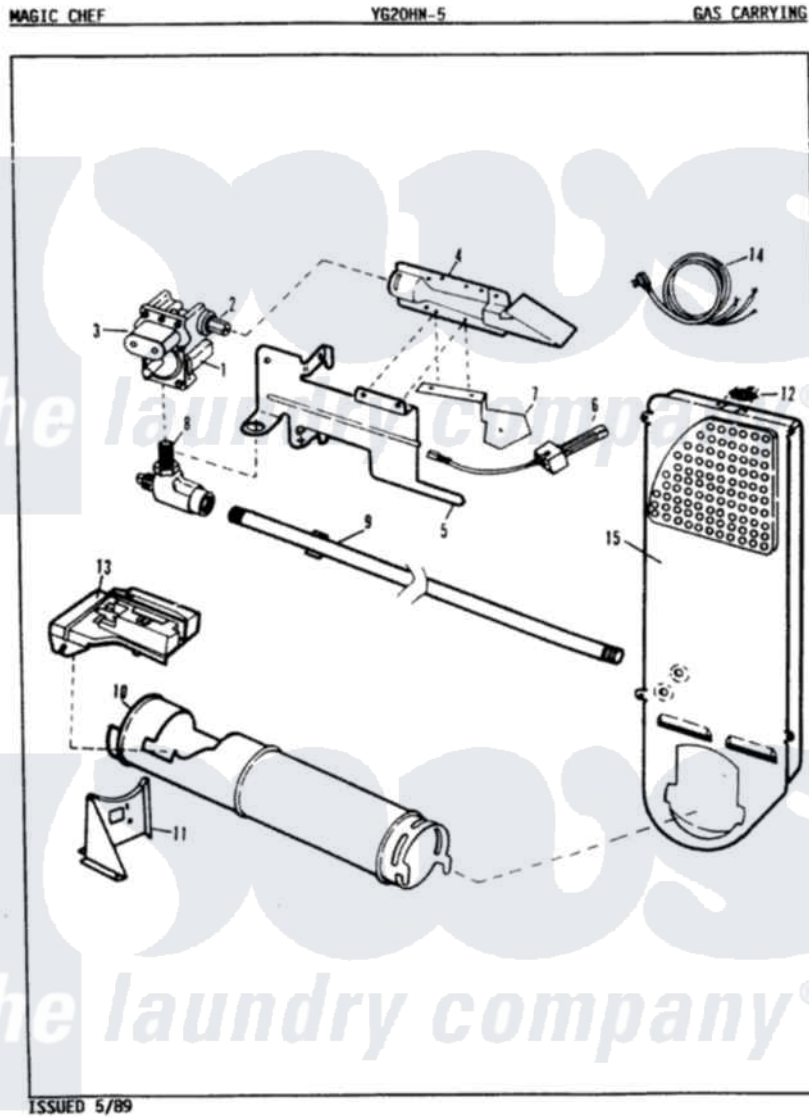

Magic Chef YG20HN5 04 - GAS CARRYING

Magic Chef [Residential Magic Chef YG20HN5 Dryer Parts](#) Parts Diagram 04 - GAS CARRYING
 Click on the part number to view part

Item	Original Part Number	Replaced By	Status	Part Description
1	53-0194	306176		Valve, Gas
2	63-3570			Burner Orifice
3	W10124350		Not Available	NOT REQUIRED PART OR SEE NOTE SCREW-PURCHASE LOCALLY
"	63-6615	279834		Coil-Valve
4	63-6682	31001784		Burner
5	25-7741	W10116760		Screw
"	25-7741	W10116760		Screw
"	53-0140			Mtg Bracket
6	53-0689	31001556		Igniter
7	25-7744	8281196		Screw
"	53-0686		Not Available	BRACKET
"	25-3034			Clip, Wiring
"	25-2134	W10116760		Screw
8	53-0101	31001042		Valve, Gas Shut Off
9	53-0173	31001777		Main Gas L

10	53-0138		Not Available	HEATER HOUSING
11	25-3092	90767		Screw, 8A X 3/8 HeX Washer Head Tapping
"	25-7741	W10116760		Screw
"	53-0139		Not Available	HEATER SUPPORT
12	25-0168			Screw
"	53-0143	LA-1053		Fuse Kit, Thermal
13	63-5013	338906		Radiant, Sensor
"	25-2134	W10116760		Screw
14	63-6259	31001547		Cord, Power
15	LA-1053			Fuse Kit, Thermal
"	53-0169		Not Available	INLET AIR DUCT
"	63-6766			Conversion Kit