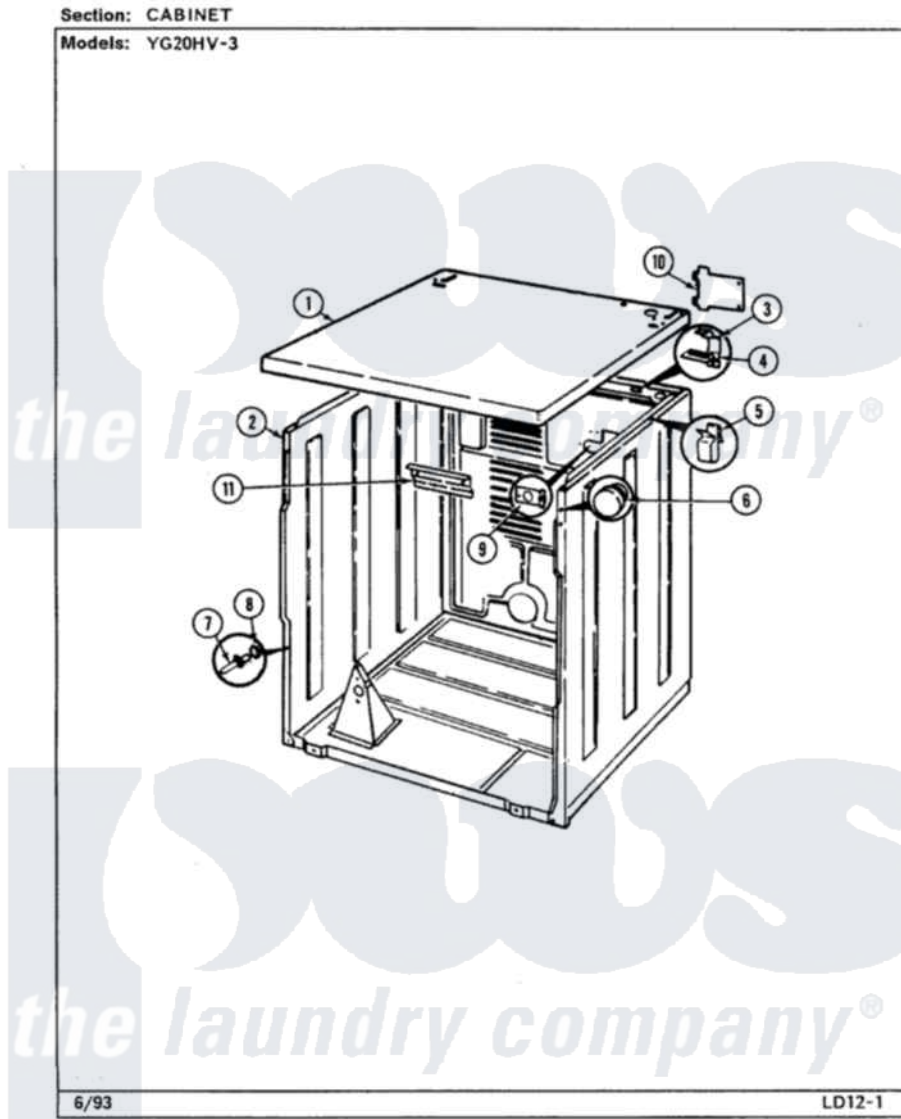

# Magic Chef YG20HV3 01 - CABINET (YG20HV3)

Magic Chef [Residential Magic Chef YG20HV3 Dryer Parts](#) Parts Diagram 01 - CABINET (YG20HV3)  
Click on the part number to view part

Item	Original Part Number	Replaced By	Status	Part Description
1	53-1711		Not Available	CABINET TOP (DRYER)
2	53-1644	<a href="#">31001714</a>		Cabinet And Base Assembly
3	<a href="#">63-5712</a>			Hinge, Cabinet Top
4	<a href="#">33-0930</a>			Pad, Top Hinge
"	25-3092	<a href="#">90767</a>		Screw, 8A X 3/8 HeX Washer Head Tapping
5	<a href="#">25-3034</a>			Clip, Wiring
6	<a href="#">33-2653</a>			Bumper, Cabinet
7	63-6148	<a href="#">53-0643</a>		Pin, Locator
8	<a href="#">53-0200</a>			Sleeve, Locator Pin
"	25-0224	<a href="#">3400029</a>		Nut, Adapter Plate
10	<a href="#">53-0136</a>			Cover, Supply Cord
"	25-7857	<a href="#">90767</a>		Screw, 8A X 3/8 HeX Washer Head Tapping