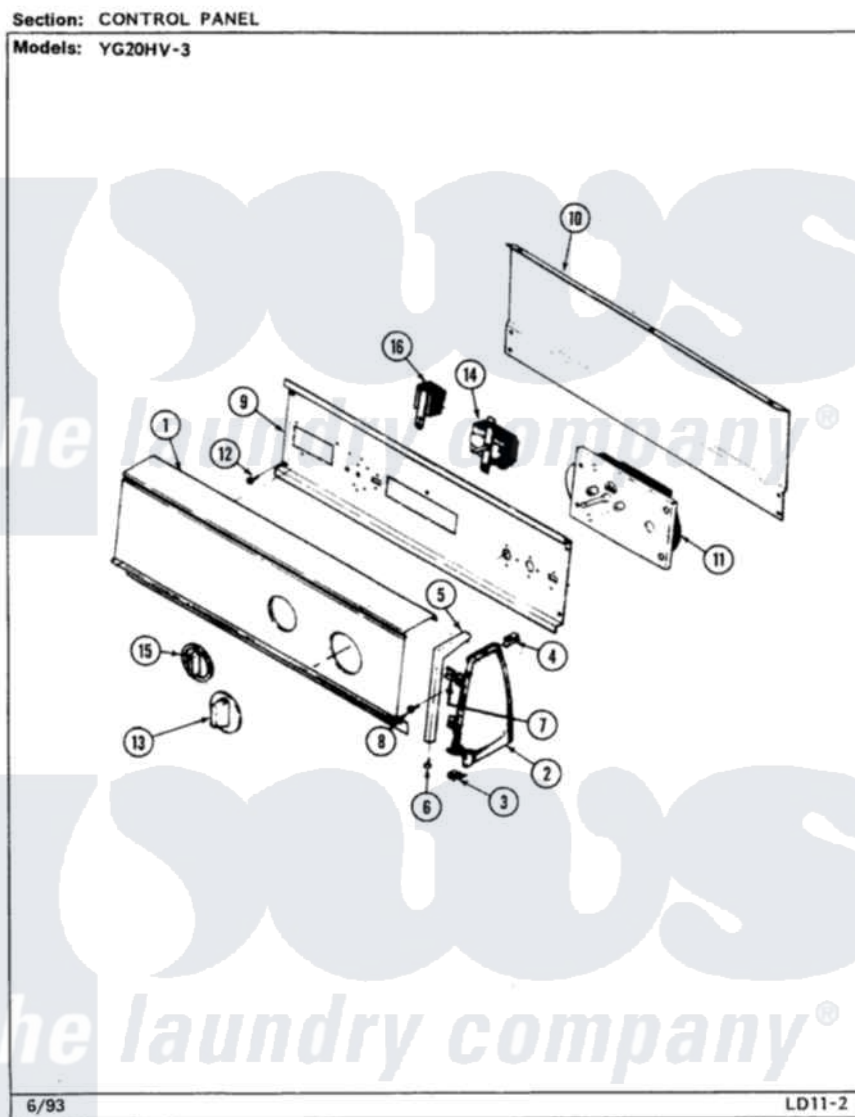

Magic Chef YG20HV3 02 - CONTROL PANEL (YG20HV3)

Magic Chef [Residential Magic Chef YG20HV3 Dryer Parts](#) Parts Diagram 02 - CONTROL PANEL (YG20HV3)
Click on the part number to view part

Item	Original Part Number	Replaced By	Status	Part Description
1	53-2383		Not Available	CONTROL PANEL
2	35-2668	21001453		Cap- End
"	25-7649	910187		Screw
"	25-7697	25-2219		Screw
"	25-7702			Speedclip, End Cap To Control Panel
"	25-7851			Speedclip, End Cap To Top
"	35-2669		Not Available	CAP, END (LT)(WHT)
3	25-7697	25-2219		Screw
"	25-7851			Speedclip, End Cap To Top
4	25-7435	33002917		Screw, No.10-16
"	25-7852			Speedclip, Rr Shld To End Cap
5	53-0278		Not Available	TRIM, END CAP (LT)
"	53-0277		Not Available	TRIM, END CAP (RT)
6	25-7760			Screw
7	25-7702			Speedclip, End Cap To Control

7	25-1192			Panel
8	25-3092	90767		Screw, 8A X 3/8 HeX Washer Head Tapping
9	53-1676			Shield, Control
10	35-2688	21001460		Shield, Rear
11	53-1758			Timer
12	25-0205	216412		Screw, Bracket To Timer
13	53-1671	53-2129		Knob, And Skirt Assembly
14	53-0344		Not Available	SWITCH, TEMPERATURE
"	25-3092	90767		Screw, 8A X 3/8 HeX Washer Head Tapping
15	35-2673	21001239		Knob, Selector
16	25-3092	90767		Screw, 8A X 3/8 HeX Washer Head Tapping
"	53-2384		Not Available	MANUAL, USE & CARE
"	53-1639			Buzzer Assembly
17	53-1040		Not Available	MANUAL, USE & CARE
"	16000326			Guide, Quick Ref - Jenn-Air