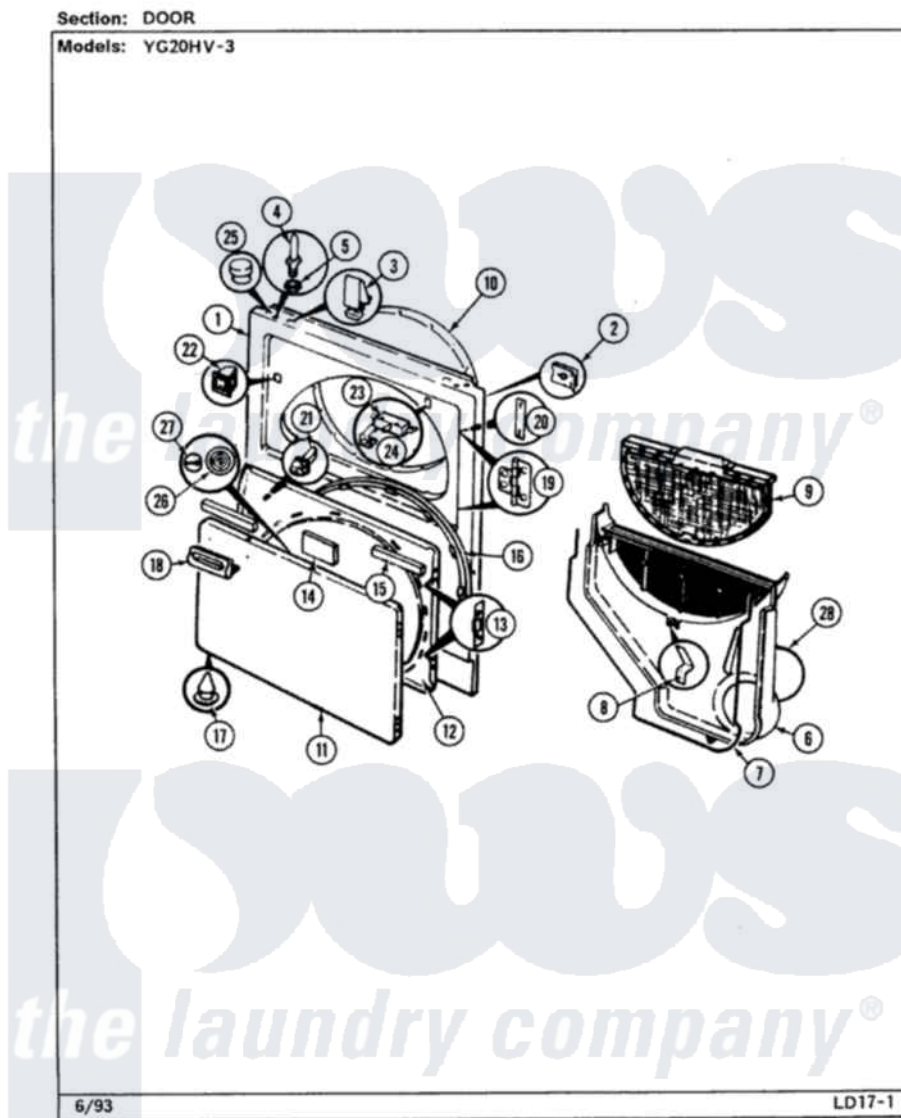

# Magic Chef YG20HV3 03 - DOOR (YG20HV3)

Magic Chef [Residential Magic Chef YG20HV3 Dryer Parts](#) Parts Diagram 03 - DOOR (YG20HV3)  
Click on the part number to view part

Item	Original Part Number	Replaced By	Status	Part Description
1	53-0727	<a href="#">12001190</a>		Panel Kit
2	25-7817		Not Available	CLIP, U-TYPE
"	25-7820	<a href="#">489478</a>		Screw, 8 X 1/2
3	<a href="#">25-7220</a>			Clip, Cabinet Top
4	63-6148	<a href="#">53-0643</a>		Pin, Locator
5	<a href="#">53-0200</a>			Sleeve, Locator Pin
"	25-0224	<a href="#">3400029</a>		Nut, Adapter Plate
6	25-7810	<a href="#">415013-35</a>		Screw
"	53-1299	<a href="#">12001324</a>		Duct Kit, Collector
7	53-0203	<a href="#">12001324</a>		Duct Kit, Collector
8	<a href="#">53-0123</a>			Clip
9	<a href="#">53-0918</a>			Filter, Lint
10	53-0282	<a href="#">31001637</a>		Seal Assembly, Cylinder Front
11	<a href="#">53-0154</a>			Panel, Outer Door
12	53-0104	<a href="#">LA-1024</a>		Inner Door Kit
13	<a href="#">53-0119</a>			Clip, Hinge

14	53-0251	<a href="#">53-1490</a>	Door Pad
15	53-0252	<a href="#">53-1491</a>	Door Pad
16	53-0112	<a href="#">31001529</a>	Seal, Door
"	25-7770	<a href="#">3196169</a>	Screw, Element
17	25-3534	<a href="#">25-7889</a>	Plug Button
18	25-7810	<a href="#">415013-35</a>	Screw
"	<a href="#">53-0927</a>		Handle, Door
19	<a href="#">25-7809</a>		Screw, No.6-20 1/2 Flthd Torx
"	53-0122	<a href="#">53-1492</a>	Hinge, Dryer Door
20	53-0121	Not Available	TWIN NUT
"	<a href="#">LA-1003</a>		Door Catch Kit
21	73-0033	<a href="#">LA-1003</a>	Door Catch Kit
22	<a href="#">LA-1005</a>		Switch Kit
"	25-7828	<a href="#">489483</a>	Screw 10-32 X 1/2
"	53-0187	<a href="#">LA-1003</a>	Door Catch Kit
23	<a href="#">53-0148</a>		Switch, Door
24	63-5990	<a href="#">31001319</a>	Clip, Switch
25	<a href="#">33-2653</a>		Bumper, Cabinet
26	53-0155	Not Available	PLUG, GAS ACCESS (WHT)
27	<a href="#">53-0156</a>		Button, Gas Access
28	53-0203	<a href="#">12001324</a>	Duct Kit, Collector