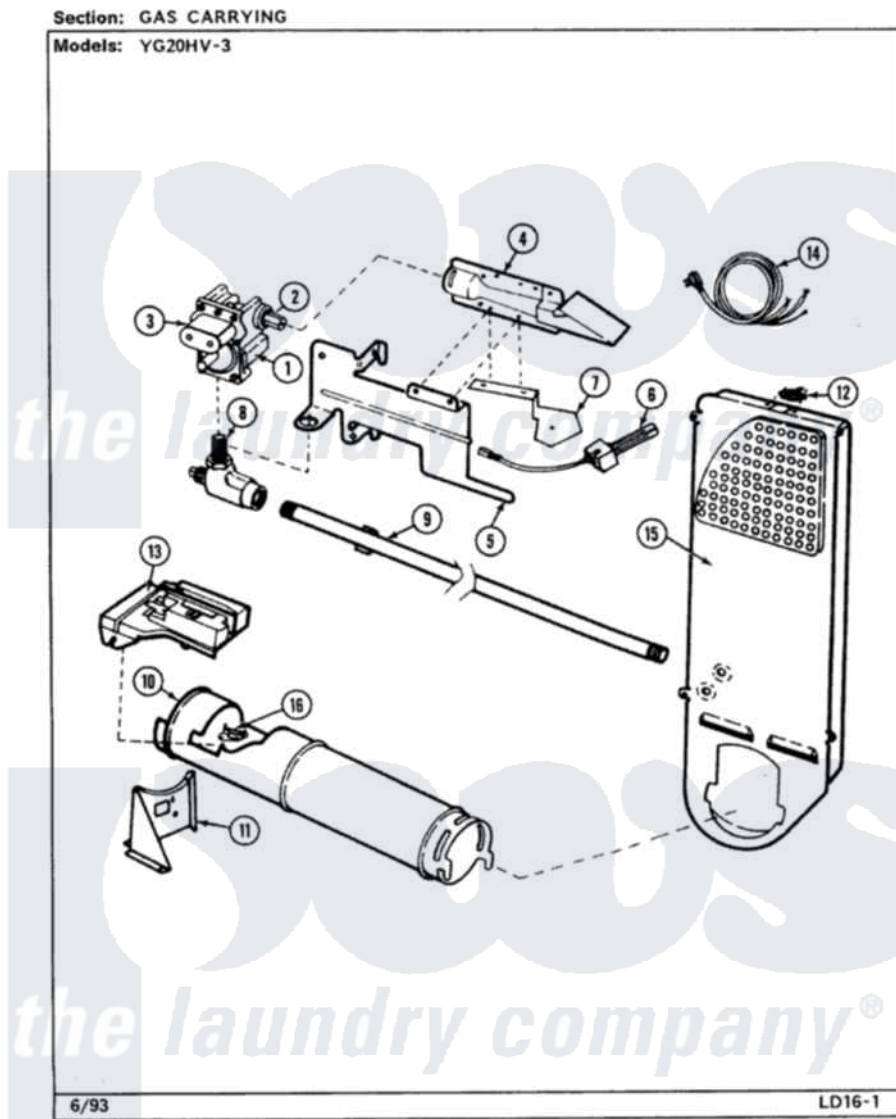

Magic Chef YG20HV3 04 - GAS CARRYING (YG20HV3)

Magic Chef [Residential Magic Chef YG20HV3 Dryer Parts](#) Parts Diagram 04 - GAS CARRYING (YG20HV3)
Click on the part number to view part

Item	Original Part Number	Replaced By	Status	Part Description
1	53-0194	306176		Valve, Gas
2	63-3570			Burner Orifice
3	63-6615	279834		Coil-Valve
4	63-6682	31001784		Burner
5	25-7741	W10116760		Screw
"	53-0140			Mtg Bracket
6	53-0689	31001556		Igniter
7	25-7744	8281196		Screw
"	53-0686		Not Available	BRACKET
"	25-3034			Clip, Wiring
"	25-2134	W10116760		Screw
8	53-0101	31001042		Valve, Gas Shut Off
9	53-0173	31001777		Main Gas L
10	53-1884			Housing, Heater
"	25-3032		Not Available	WIRING CLIP
11	25-7741	W10116760		Screw

"	53-0139		Not Available	HEATER SUPPORT
"	25-3092	90767		Screw, 8A X 3/8 HeX Washer Head Tapping
12	25-0168			Screw
"	53-0143	LA-1053		Fuse Kit, Thermal
13	25-7741	W10116760		Screw
"	25-3092	90767		Screw, 8A X 3/8 HeX Washer Head Tapping
"	63-5013	338906		Radiant, Sensor
"	25-2134	W10116760		Screw
14	63-6259	31001547		Cord, Power
15	53-0169		Not Available	INLET AIR DUCT
16	LA-1053			Fuse Kit, Thermal
"	53-1096	LA-1053		Fuse Kit, Thermal
17	63-6766			Conversion Kit