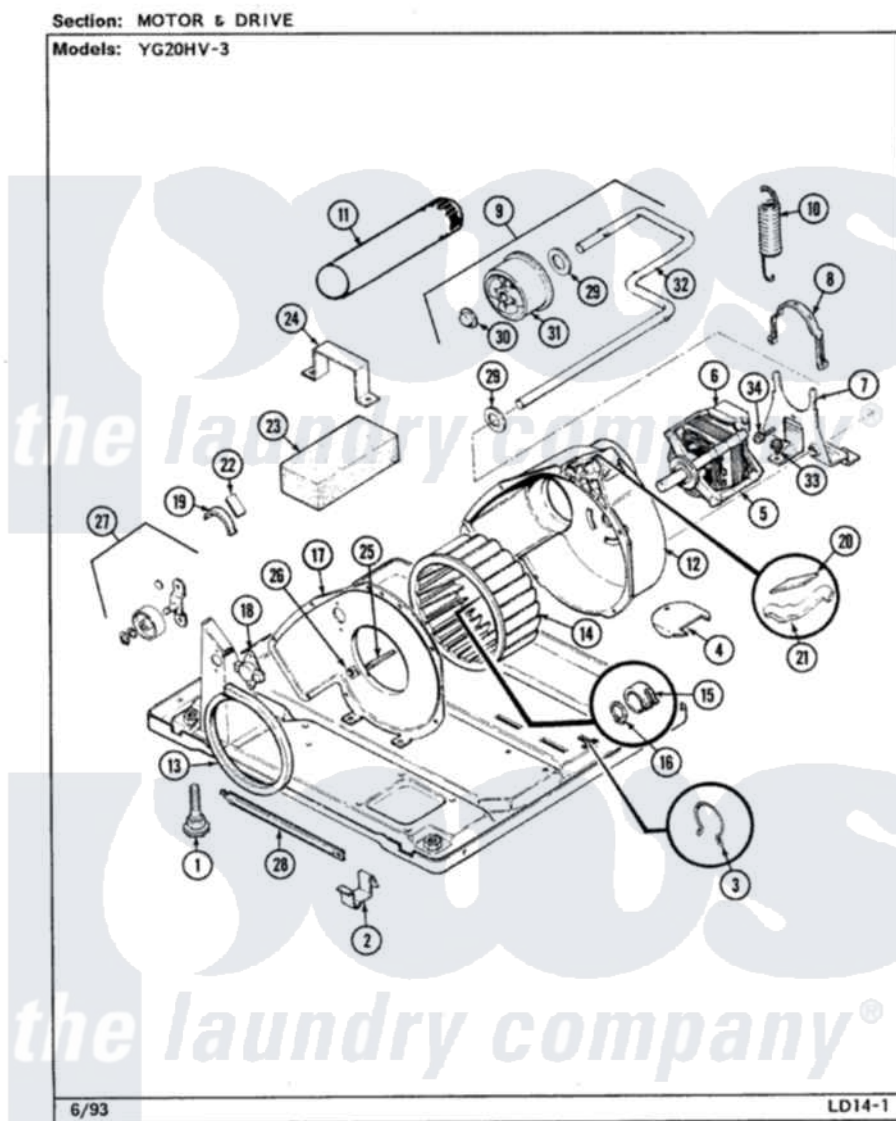

Magic Chef YG20HV3 05 - MOTOR & DRIVE (YG20HV3)

Magic Chef [Residential Magic Chef YG20HV3 Dryer Parts](#) Parts Diagram 05 - MOTOR & DRIVE (YG20HV3)
Click on the part number to view part

Item	Original Part Number	Replaced By	Status	Part Description
1	63-5834		Not Available	LEG, LEVELING
2	53-0120			Clip, Front Panel
3	25-7027	16515		Clip
4	25-7741	W10116760		Screw
"	53-0153		Not Available	SHIELD, WIRING
5	53-2275	W10410996		Motor-Drive
"	53-1080	341241		Belt
6	53-0693	53-0332		Motor Switch
7	25-7811		Not Available	SCREW
"	53-1932	31001570		Bracket, Motor
8	53-0214	660658		Clamp, Motor Mounting 343481 685441
9	53-2287			Idler Assembly
10	53-2209	31001465		Spring, Idler
11	25-2134	W10116760		Screw
"	53-0134			Duct, Exhaust
12	53-1801			Housing, Blower

13	53-0203	12001324	Duct Kit, Collector
14	53-0106		Blower Wheel
15	25-7823	312967	Clamp, Blower Housing
16	25-7855		Ring, Retaining
17	53-1933		Not Available
	53-1933		COVER, BLOWER HOUSING
"	25-7807	33002917	Screw, No.10-16
18	25-2134	W10116760	Screw
"	53-1107		Thermostat, Control
"	53-0170		Not Available
	53-0170		THERMOSTAT, LO-LIMIT (120/110)
19	53-0185	31001470	Glide, Tumbler
"	LA-1006		Glide Kit, Tumbler
20	53-0724	31001356	Pad, Glide
21	53-0183	31001469	Glide, Tumbler
22	LA-1008		Rr Roller Kit
"	53-1684	31001356	Pad, Glide
23	53-0645		Not Available
	53-0645		COUNTERWEIGHT
24	25-7732	681414	Screw, 10AB X 1/2
"	53-0644		Not Available
	53-0644		BRACKET
25	53-1026		Guide, Vane Inlet
26	25-3457		Screw, Sems
27	LA-1007	12002126	Reinforcement Brace/Glide Kit
28	LA-2010	53-1625	Brace, Tumbler Support
29	25-7815		Washer
30	25-7957		Pushnut
31	53-1628	31001344	Pulley, Idler
32	53-2250	53-2287	Idler Assembly
33	25-7699		Not Available
	25-7699		STRAIN RELIEF
34	25-7674		Screw