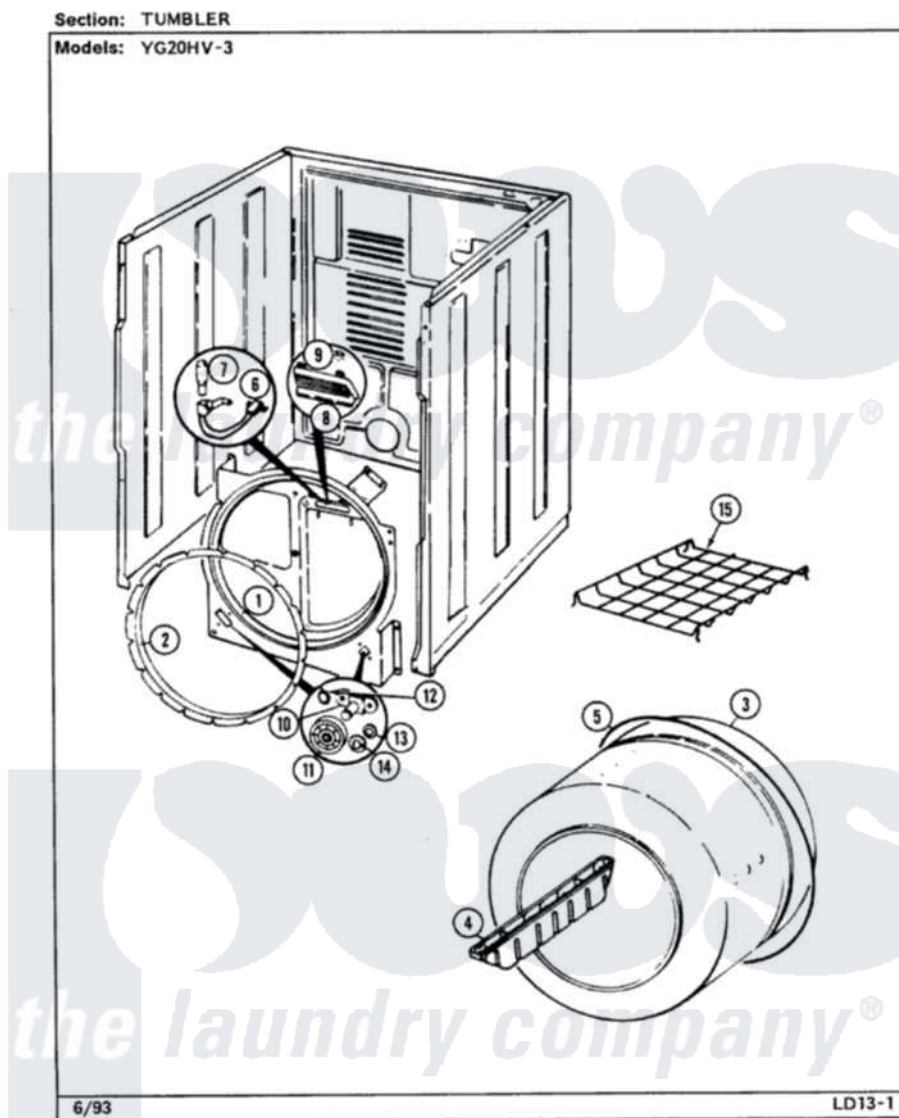

Magic Chef YG20HV3 06 - TUMBLER (YG20HV3)

Magic Chef [Residential Magic Chef YG20HV3 Dryer Parts](#) Parts Diagram 06 - TUMBLER (YG20HV3)

[Click on the part number to view part](#)

Item	Original Part Number	Replaced By	Status	Part Description
1	53-1709	LA-1054		Dryer Bulkhead Kit
"	25-7733	681414		Screw, 10AB X 1/2
2	53-0282	31001637		Seal Assembly, Cylinder Front
3	53-1250			Cylinder
4	53-1249		Not Available	BAFFLE, WHITE
"	25-7759	3196164		Screw
5	53-1589	341241		Belt
6	53-1580			Receptacle Assembly
"	25-3457			Screw, Sems
7	53-0570	A3167501		Lamp Oven, Int.
8	53-0174			Lens, Bulb
9	25-3562	3195558		Nut
10	25-7101	3351614		Screw, Gearcase Cover Mounting
"	53-0197			Support Assembly-Cylinder Rear
11	53-0642	31001096		Roller

12	25-7813		Spacer
13	25-7814		Washer
14	LA-1008		Rr Roller Kit
"	25-7854		Ring, Retaining
15	53-0772	21001495	Rack, Drying