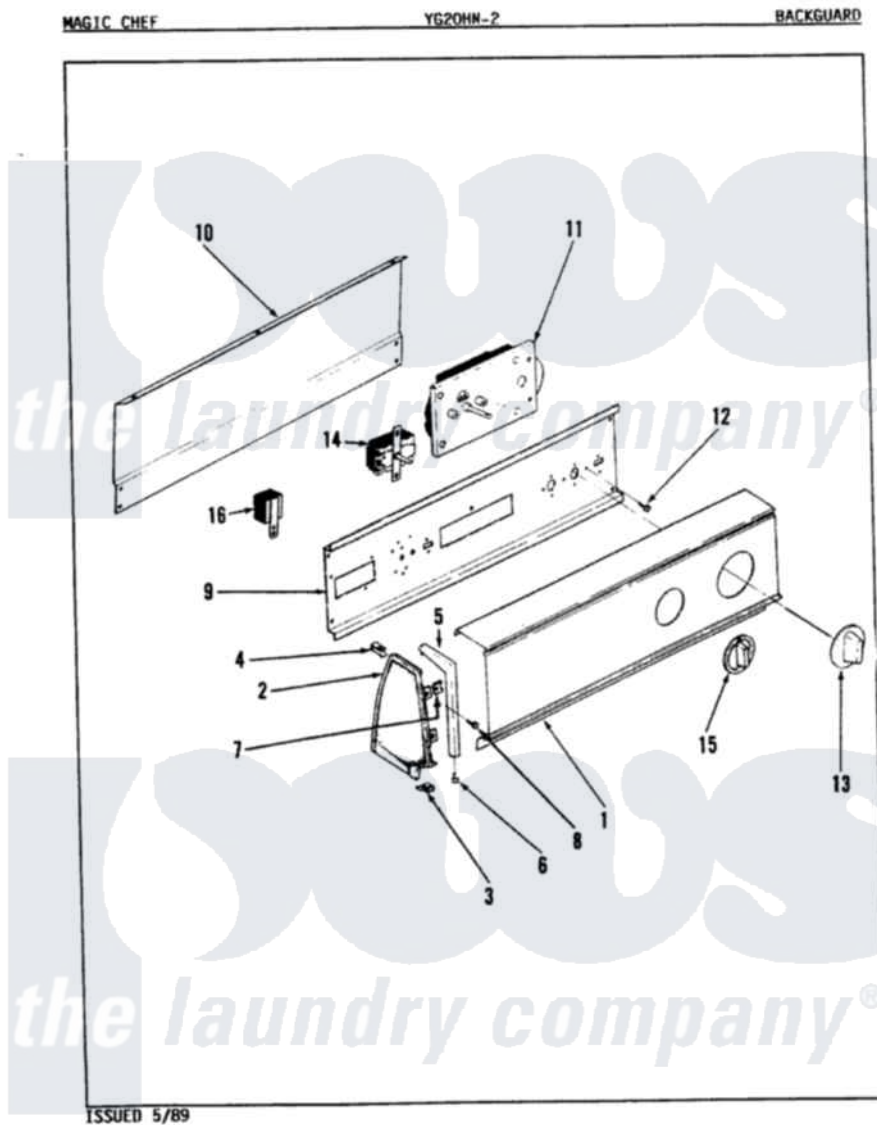

Magic Chef YG20HY2 01 - CONTROL PANEL

Magic Chef [Residential Magic Chef YG20HY2 Dryer Parts](#) Parts Diagram 01 - CONTROL PANEL
 Click on the part number to view part

Item	Original Part Number	Replaced By	Status	Part Description
1	53-1277		Not Available	CONTROL PANEL
2	53-0264			RH Endcap
"	25-7649	910187		Screw
"	25-7702			Speedclip, End Cap To Control Panel
"	35-2487	21001451		Cap- End
"	35-2488	21001452		Cap- End
"	53-0265			LH Endcap
3	25-7851			Speedclip, End Cap To Top
"	25-7697	25-2219		Screw
4	25-7435	33002917		Screw, No.10-16
"	25-7852			Speedclip, Rr Shld To End Cap
5	53-0277		Not Available	TRIM, END CAP (RT)
"	53-0278		Not Available	TRIM, END CAP (LT)
6	25-7760			Screw
7	25-7702			Speedclip, End Cap To Control

	25-1192		Panel
8	25-3092	90767	Screw, 8A X 3/8 HeX Washer Head Tapping
9	53-0365	53-1676	Shield, Control
"	53-1676		Shield, Control
10	35-2688	21001460	Shield, Rear
"	53-0268	21001460	Shield, Rear
11	53-1547		Timer
"	53-0635	Not Available	TIMER MOTOR
"	53-1301		Timer
12	25-0205	216412	Screw, Bracket To Timer
13	53-1291	31001219	Knob Ski
14	53-0456		Switch, Selector
"	25-3092	90767	Screw, 8A X 3/8 HeX Washer Head Tapping
15	35-2185	21001283	Knob, Selector---Piq
16	53-1040	Not Available	MANUAL, USE & CARE
"	63-6731	53-1639	Buzzer Assembly
"	25-3092	90767	Screw, 8A X 3/8 HeX Washer Head Tapping