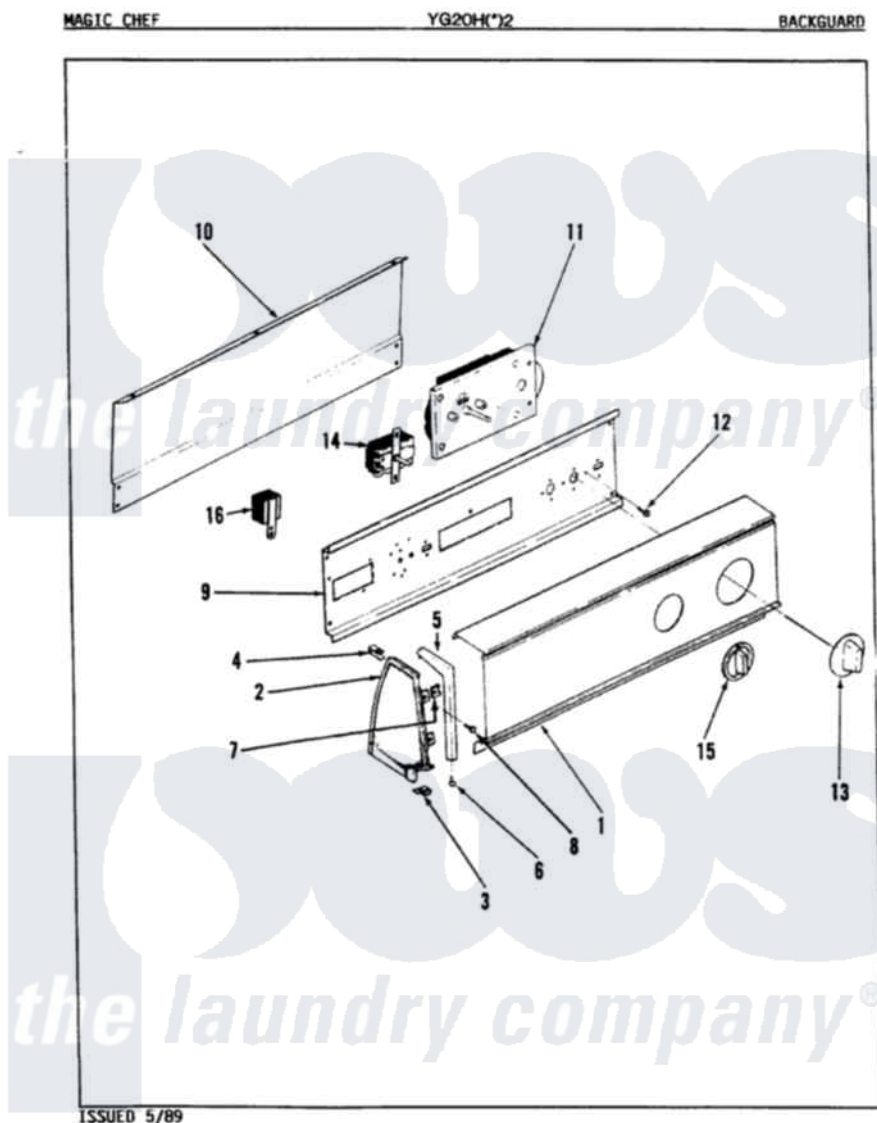

Magic Chef YG20HY2 02 - CONTROL PANEL (YG20H2)(REV. E)

ISSUED 5/89

Magic Chef [Residential Magic Chef YG20HY2 Dryer Parts](#) Parts Diagram 02 - CONTROL PANEL (YG20H2)(REV. E)
 Click on the part number to view part

Item	Original Part Number	Replaced By	Status	Part Description
1	53-1277		Not Available	CONTROL PANEL
2	35-2487	21001451		Cap- End
"	53-2488	31001109		Owners Man
"	25-7649	910187		Screw
"	25-7702			Speedclip, End Cap To Control Panel
3	25-7697	25-2219		Screw
"	25-7851			Speedclip, End Cap To Top
4	25-7435	33002917		Screw, No.10-16
5	53-0278		Not Available	TRIM, END CAP (LT)
"	53-0277		Not Available	TRIM, END CAP (RT)
6	25-7760			Screw
7	25-7702			Speedclip, End Cap To Control Panel
8	25-3092	90767		Screw, 8A X 3/8 HeX Washer Head Tapping
9	53-1676			Shield, Control

10	35-2688	21001460		Shield, Rear
11	53-0635		Not Available	TIMER MOTOR
"	53-1547			Timer
12	25-0205	216412		Screw, Bracket To Timer
13	53-1291	31001219		Knob Ski
14	53-0456			Switch, Selector
"	25-3092	90767		Screw, 8A X 3/8 HeX Washer Head Tapping
15	35-2185	21001283		Knob, Selector---Piq
16	63-6731	53-1639		Buzzer Assembly
"	53-1040		Not Available	MANUAL, USE & CARE
"	25-3092	90767		Screw, 8A X 3/8 HeX Washer Head Tapping