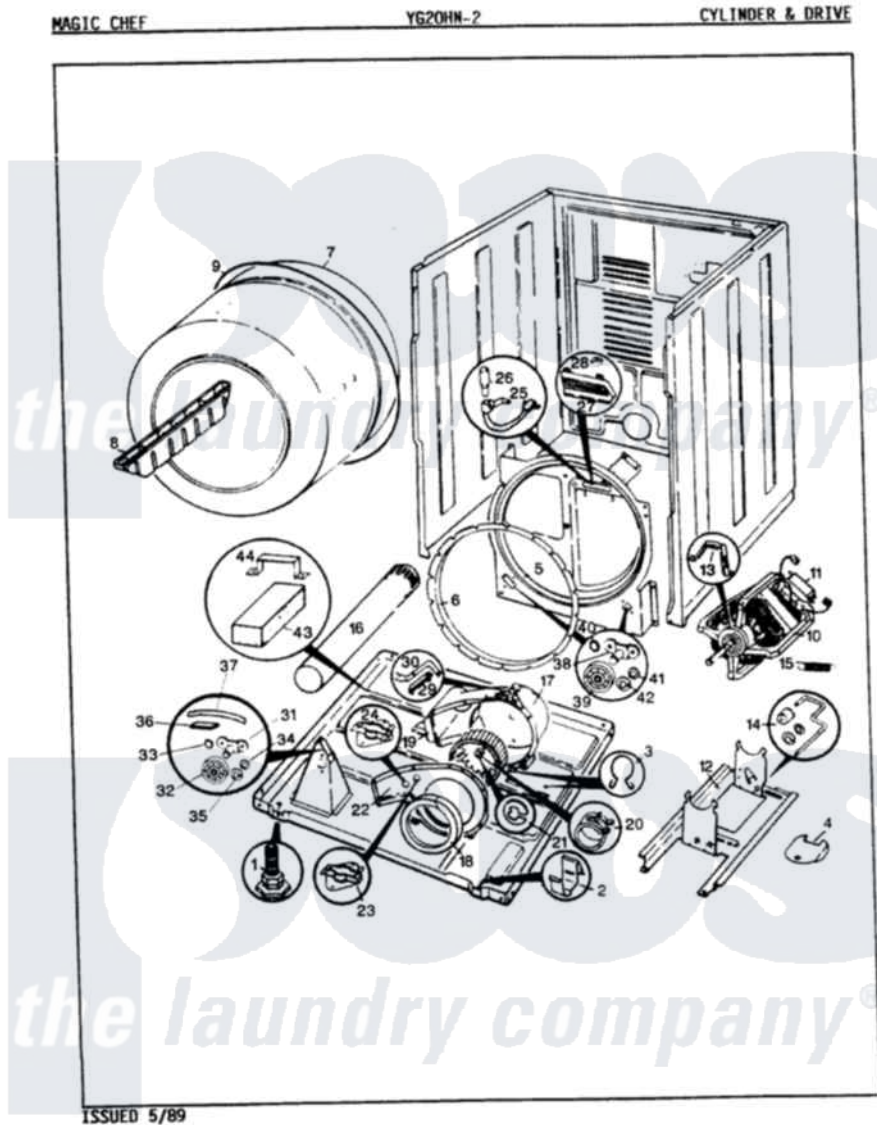

# Magic Chef YG20HY2 03 - CYLINDER & DRIVE

Magic Chef [Residential Magic Chef YG20HY2 Dryer Parts](#) Parts Diagram 03 - CYLINDER & DRIVE  
 Click on the part number to view part

Item	Original Part Number	Replaced By	Status	Part Description
1	63-5519		Not Available	LEG, LEVELING
2	<a href="#">53-0120</a>			Clip, Front Panel
3	25-7027	<a href="#">16515</a>		Clip
4	25-7741	<a href="#">W10116760</a>		Screw
"	53-0153		Not Available	SHIELD, WIRING
5	25-7733	<a href="#">681414</a>		Screw, 10AB X 1/2
"	53-1703	<a href="#">LA-1054</a>		Dryer Bulkhead Kit
6	53-0282	<a href="#">31001637</a>		Seal Assembly, Cylinder Front
7	53-0178	<a href="#">53-1250</a>		Cylinder
8	53-0117		Not Available	BAFFLE, GRAY
"	25-7759	<a href="#">3196164</a>		Screw
9	53-1080	<a href="#">341241</a>		Belt
"	<a href="#">LA-1004</a>			Motor Mtg. Kit
10	53-0189	<a href="#">LA-1004</a>		Motor Mtg. Kit
11	53-0936	<a href="#">LA-1004</a>		Motor Mtg. Kit
12	25-7811		Not Available	SCREW