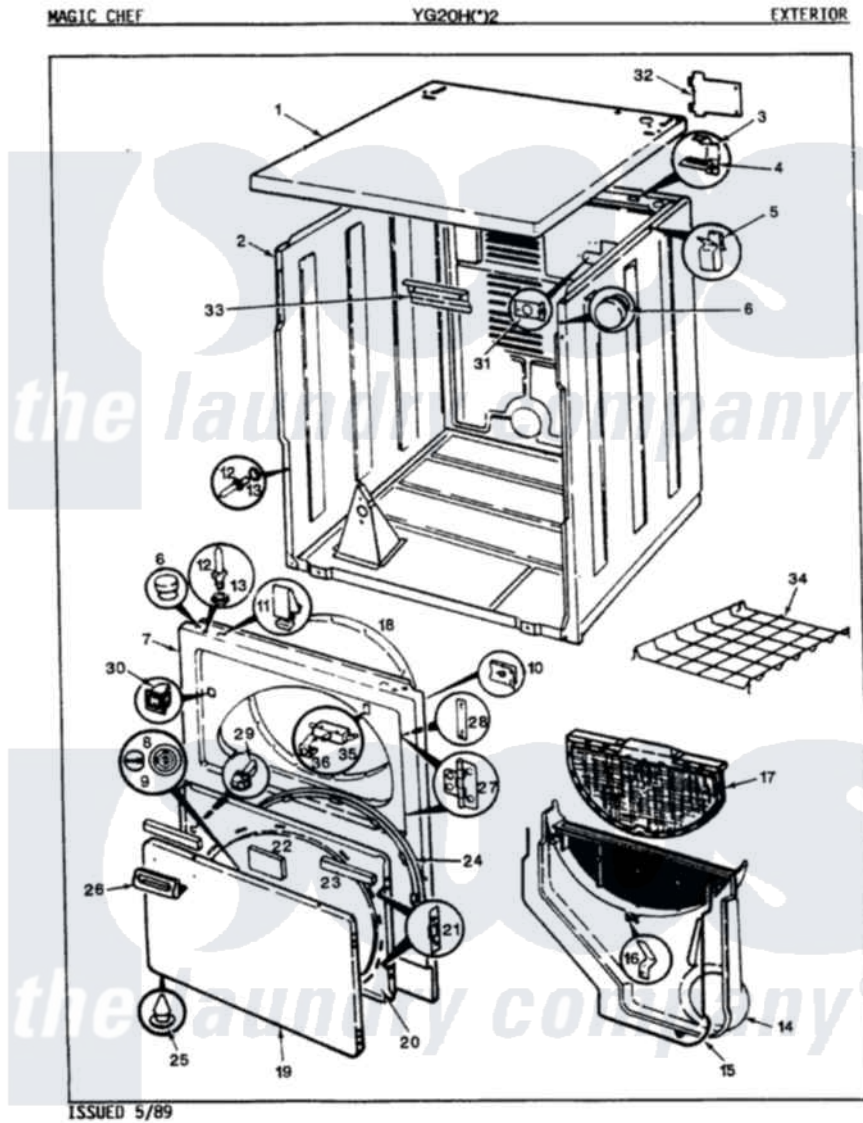

# Magic Chef YG20HY2 04 - CYLINDER & DRIVE (YG20H2)(REV. E)

Magic Chef Residential Magic Chef YG20HY2 Dryer Parts Parts Diagram 04 - CYLINDER & DRIVE (YG20H2)(REV. E)  
 Click on the part number to view part

Item	Original Part Number	Replaced By	Status	Part Description
1	63-5834		Not Available	LEG, LEVELING
2	<a href="#">53-0120</a>			Clip, Front Panel
3	25-7027	<a href="#">16515</a>		Clip
4	53-0153		Not Available	SHIELD, WIRING
"	25-7741	<a href="#">W10116760</a>		Screw
5	25-7733	<a href="#">681414</a>		Screw, 10AB X 1/2
"	53-1703	<a href="#">LA-1054</a>		Dryer Bulkhead Kit
6	53-0282	<a href="#">31001637</a>		Seal Assembly, Cylinder Front
7	53-0178	<a href="#">53-1250</a>		Cylinder
8	53-0117		Not Available	BAFFLE, GRAY
"	25-7759	<a href="#">3196164</a>		Screw
9	53-1080	<a href="#">341241</a>		Belt
"	<a href="#">LA-1004</a>			Motor Mtg. Kit
10	53-0189	<a href="#">LA-1004</a>		Motor Mtg. Kit
11	53-0693	<a href="#">53-0332</a>		Motor Switch
12	25-7811		Not Available	SCREW