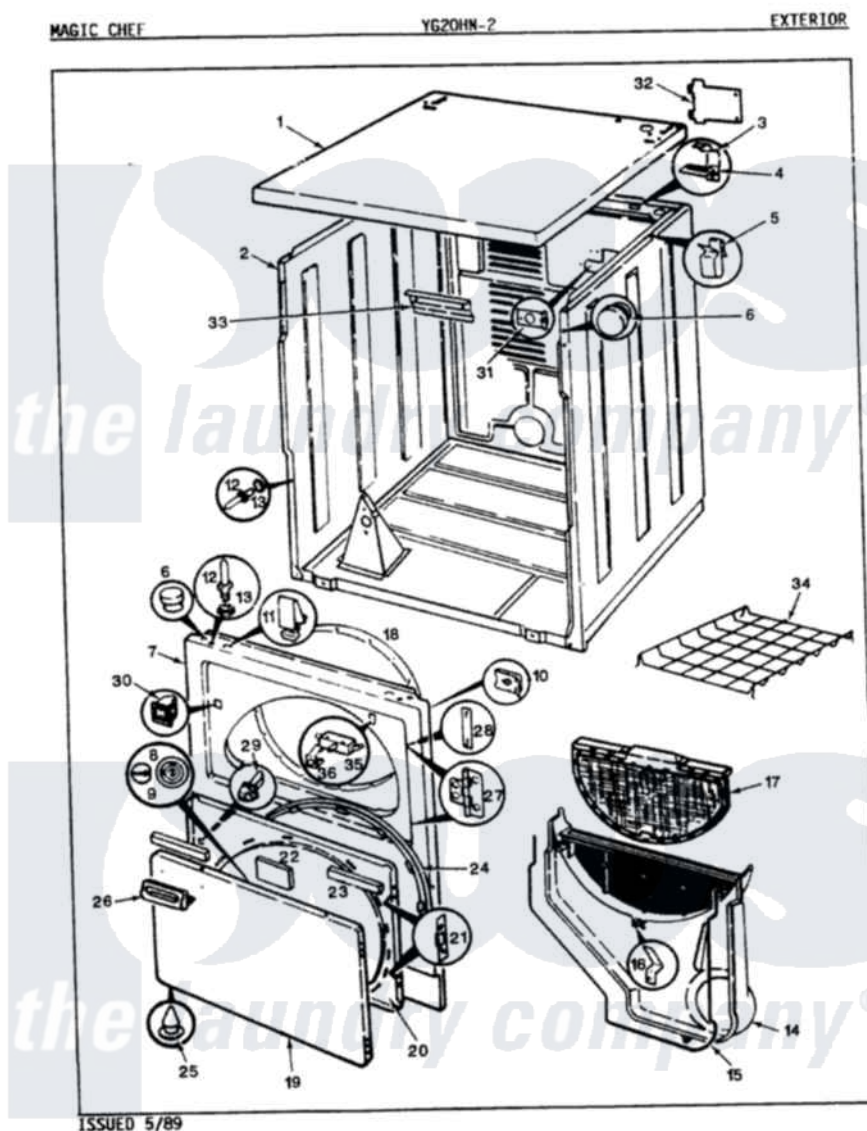

Magic Chef YG20HY2 05 - EXTERIOR

Magic Chef [Residential Magic Chef YG20HY2 Dryer Parts](#) Parts Diagram 05 - EXTERIOR
 Click on the part number to view part

Item	Original Part Number	Replaced By	Status	Part Description
1	53-0314-25		Not Available	CABINET TOP
"	53-1711-25		Not Available	CABINET TOP (DRYER)
2	53-0160-25		Not Available	CABINET ASM
3	63-5712			Hinge, Cabinet Top
4	33-0930			Pad, Top Hinge
"	25-3092	90767		Screw, 8A X 3/8 HeX Washer Head Tapping
5	25-3034			Clip, Wiring
6	33-2653			Bumper, Cabinet
7	53-0727-25		Not Available	PANEL, FRONT (H WHT)GAS
8	53-0592		Not Available	CHROME PLUG
9	53-0593		Not Available	CHROME BUTTON
10	25-7820	489478		Screw, 8 X 1/2
"	25-7817		Not Available	CLIP, U-TYPE
11	25-7220			Clip, Cabinet Top
12	63-6148	53-0643		Pin, Locator
13	53-0200			Sleeve, Locator Pin

"	25-0224	3400029	Nut, Adapter Plate
14	25-7810	415013-35	Screw
"	53-1299	12001324	Duct Kit, Collector
"	53-0917	12001324	Duct Kit, Collector
15	53-0204		Seal
"	53-1298	Not Available	SEAL
16	53-0123		Clip
17	53-0918		Filter, Lint
18	53-0282	31001637	Seal Assembly, Cylinder Front
19	53-0154-25	Not Available	PANEL, OUTER DOOR (H WHT)
20	53-0104	LA-1024	Inner Door Kit
21	53-0119		Clip, Hinge
22	53-0251	53-1490	Door Pad
23	53-0252	53-1491	Door Pad
24	53-0112	31001529	Seal, Door
"	25-7770	3196169	Screw, Element
25	25-3534	25-7889	Plug Button
26	25-7810	415013-35	Screw
"	53-0928	53-0927	Handle, Door
27	25-7809		Screw, No.6-20 1/2 Flthd Torx
"	53-0122	53-1492	Hinge, Dryer Door
28	LA-1003		Door Catch Kit
"	53-0121	Not Available	TWIN NUT
29	73-0033	LA-1003	Door Catch Kit
30	53-0187	LA-1003	Door Catch Kit
31	25-7828	489483	Screw 10-32 X 1/2
"	53-0135	Not Available	SUPPORT, POWER CORD
32	25-7857	90767	Screw, 8A X 3/8 HeX Washer Head Tapping
"	53-0284		Cover, Terminal
33	53-0133		Shield, Heat
"	25-3457		Screw, Sems
34	W10124350	Not Available	NOT REQUIRED PART OR SEE NOTE
"	LA-1005		Switch Kit
35	53-0148		Switch, Door
36	63-5990	31001319	Clip, Switch