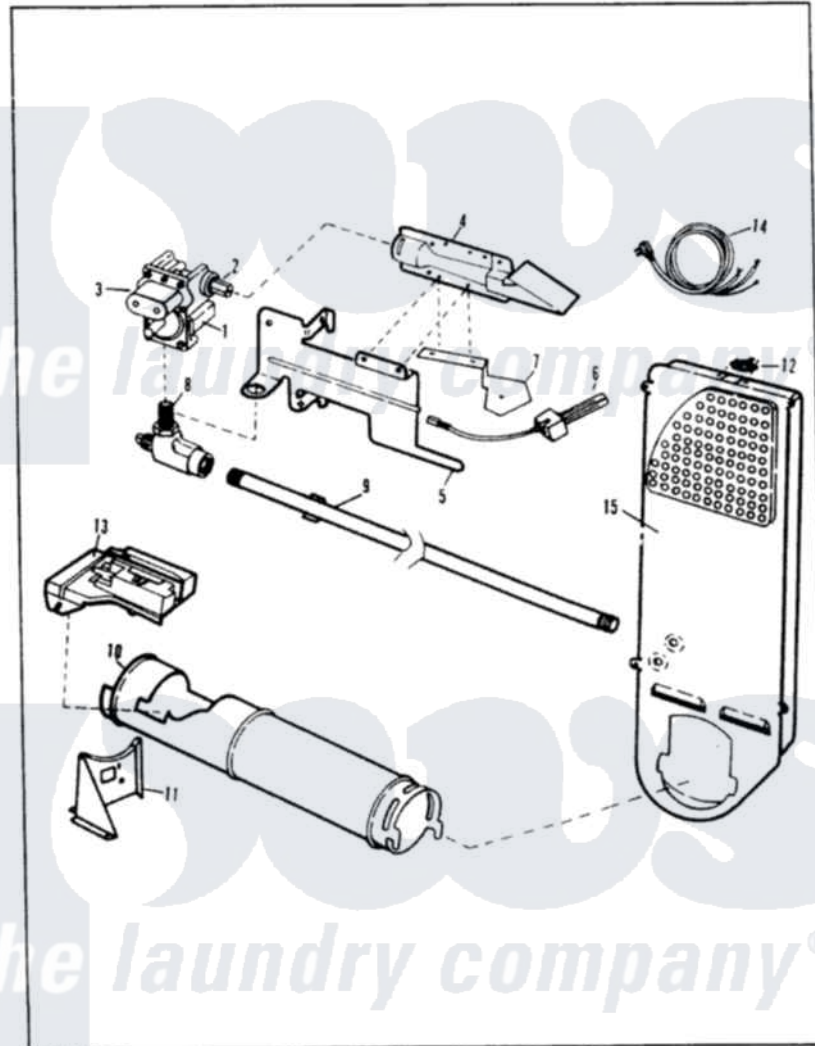

Magic Chef YG20HY2 06 - GAS CARRYING

MAGIC CHEF

YG20HN-2

GAS CARRYING

ISSUED 5/89

Magic Chef [Residential Magic Chef YG20HY2 Dryer Parts](#) Parts Diagram 06 - GAS CARRYING
Click on the part number to view part

Item	Original Part Number	Replaced By	Status	Part Description
1	53-0194	306176		Valve, Gas
2	63-3570			Burner Orifice
3	63-6615	279834		Coil-Valve
4	63-6682	31001784		Burner
5	25-7741	W10116760		Screw
"	25-7741	W10116760		Screw
"	53-0140			Mtg Bracket
6	53-0689	31001556		Igniter
7	25-3034			Clip, Wiring
"	25-2134	W10116760		Screw
"	25-7744	8281196		Screw
"	53-0686		Not Available	BRACKET
8	53-0101	31001042		Valve, Gas Shut Off
9	53-0173	31001777		Main Gas L
10	53-0138		Not Available	HEATER HOUSING
11	25-3092	90767		Screw, 8A X 3/8 HeX Washer Head Tapping