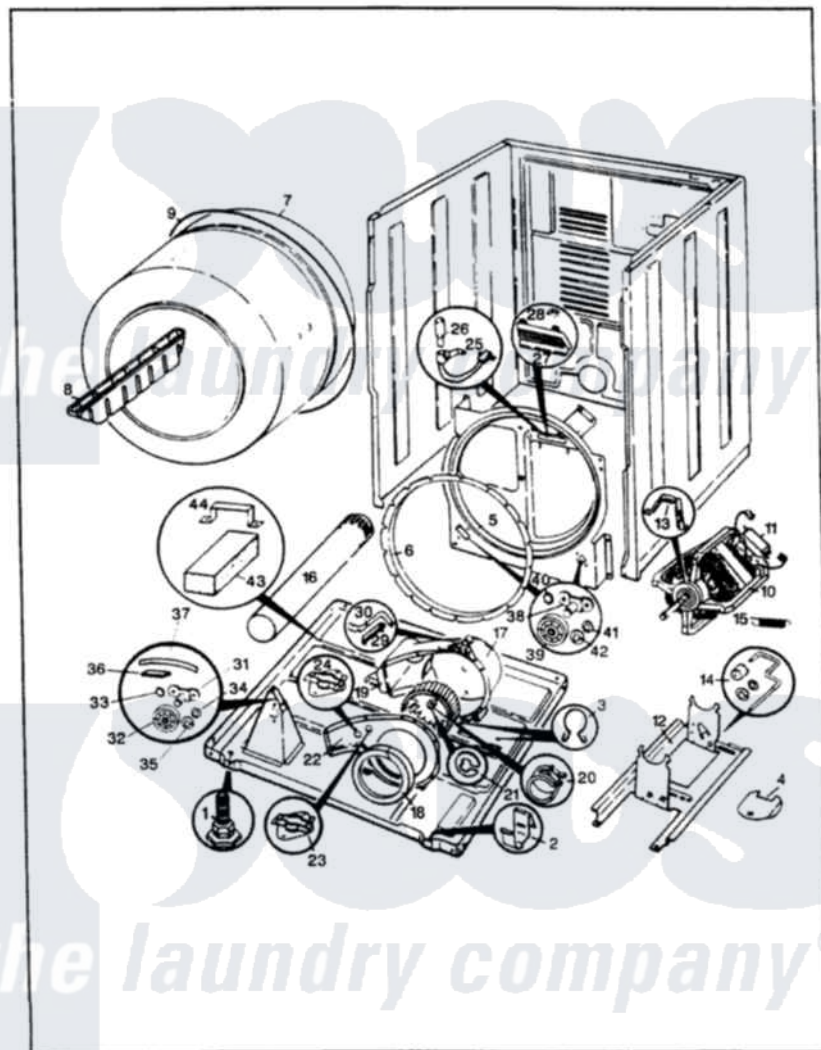

# Magic Chef YG20HY2 07 - GAS CARRYING (YG20H2)(REV. E)

MAGIC CHEF

YG20H2

CYLINDER & DRIVE

ISSUED 5/89

Magic Chef Residential Magic Chef YG20HY2 Dryer Parts Parts Diagram 07 - GAS CARRYING (YG20H2)(REV. E)

Click on the part number to view part

Item	Original Part Number	Replaced By	Status	Part Description
1	53-0194	<a href="#">306176</a>		Valve, Gas
2	<a href="#">63-3570</a>			Burner Orifice
3	63-6615	<a href="#">279834</a>		Coil-Valve
4	63-6682	<a href="#">31001784</a>		Burner
5	25-7741	<a href="#">W10116760</a>		Screw
"	<a href="#">53-0140</a>			Mtg Bracket
6	53-0689	<a href="#">31001556</a>		Igniter
7	25-7744	<a href="#">8281196</a>		Screw
"	53-0686		Not Available	BRACKET
"	<a href="#">25-3034</a>			Clip, Wiring
"	25-2134	<a href="#">W10116760</a>		Screw
8	53-0101	<a href="#">31001042</a>		Valve, Gas Shut Off
9	53-0173	<a href="#">31001777</a>		Main Gas L
10	<a href="#">53-1884</a>			Housing, Heater
"	25-3032		Not Available	WIRING CLIP
11	25-7741	<a href="#">W10116760</a>		Screw

"	53-0139		Not Available	HEATER SUPPORT
"	25-3092	<a href="#">90767</a>		Screw, 8A X 3/8 HeX Washer Head Tapping
12	<a href="#">25-0168</a>			Screw
"	53-0143	<a href="#">LA-1053</a>		Fuse Kit, Thermal
13	25-7741	<a href="#">W10116760</a>		Screw
"	25-3092	<a href="#">90767</a>		Screw, 8A X 3/8 HeX Washer Head Tapping
"	63-5013	<a href="#">338906</a>		Radiant, Sensor
"	25-2134	<a href="#">W10116760</a>		Screw
14	63-6259	<a href="#">31001547</a>		Cord, Power
15	53-0169		Not Available	INLET AIR DUCT
16	<a href="#">LA-1053</a>			Fuse Kit, Thermal
"	53-1096	<a href="#">LA-1053</a>		Fuse Kit, Thermal
"	<a href="#">63-6766</a>			Conversion Kit