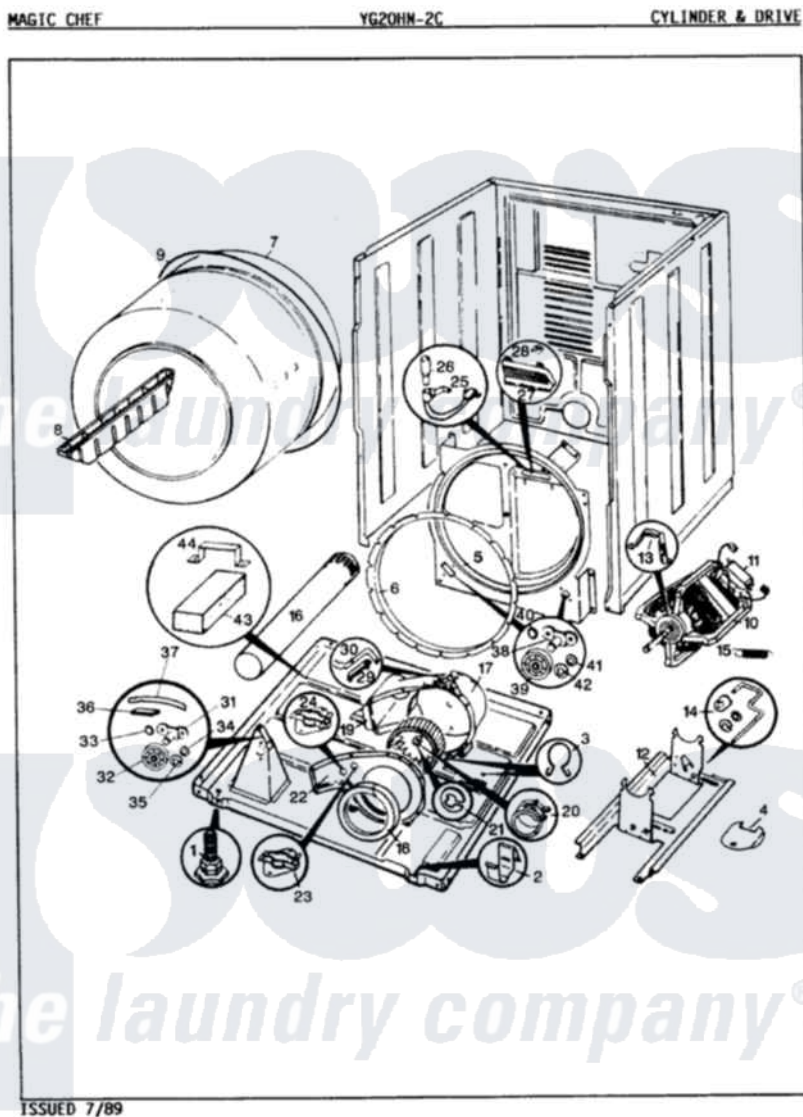

Magic Chef YG20HY2C 02 - CYLINDER & DRIVE (REV. A-D)

Magic Chef Residential Magic Chef YG20HY2C Dryer Parts Parts Diagram 02 - CYLINDER & DRIVE (REV. A-D)
 Click on the part number to view part

Item	Original Part Number	Replaced By	Status	Part Description
1	63-5519		Not Available	LEG, LEVELING
2	53-0120			Clip, Front Panel
3	25-7027	16515		Clip
4	25-7741	W10116760		Screw
"	53-0153		Not Available	SHIELD, WIRING
5	25-7733	681414		Screw, 10AB X 1/2
"	53-0131	LA-1054		Dryer Bulkhead Kit
6	53-0282	31001637		Seal Assembly, Cylinder Front
7	53-0178	53-1250		Cylinder
8	53-0117		Not Available	BAFFLE, GRAY
"	25-7759	3196164		Screw
9	53-1080	341241		Belt
"	LA-1004			Motor Mtg. Kit
10	53-1041	LA-1004		Motor Mtg. Kit
11	53-0936	LA-1004		Motor Mtg. Kit
12	25-7811		Not Available	SCREW