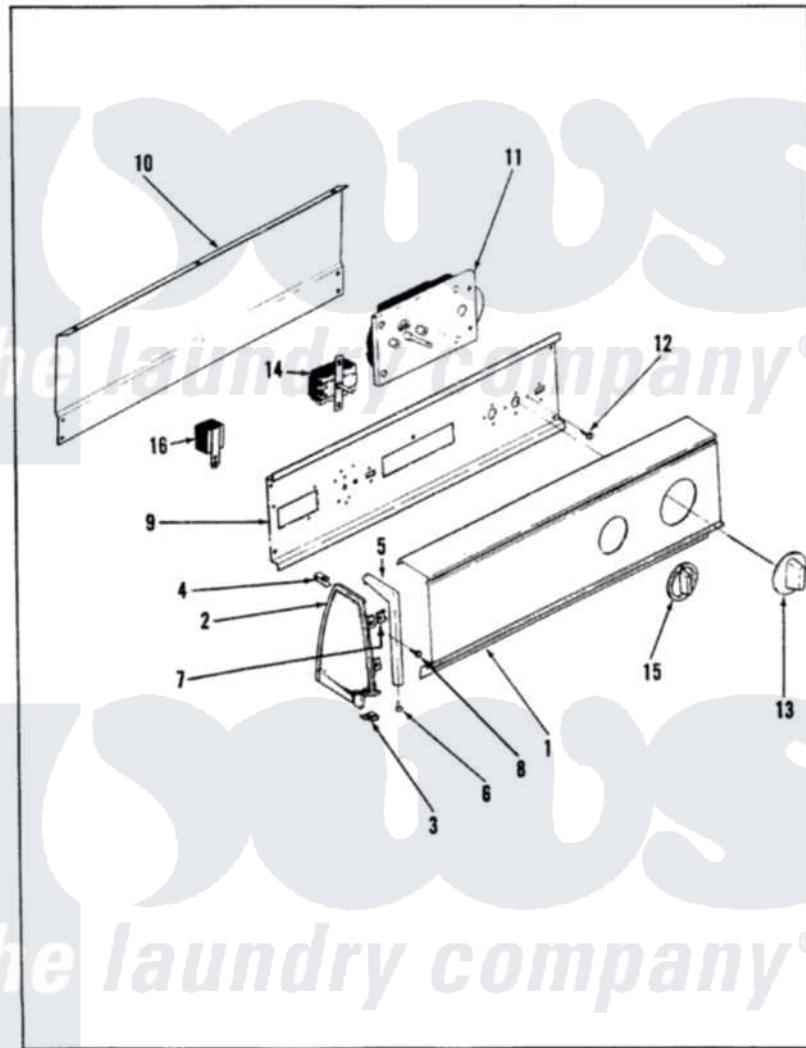

Magic Chef YG20HY3 01 - CONTROL PANEL

MAGIC CHEF

YG20HN-3

BACKGUARD

ISSUED 5/89

Magic Chef [Residential Magic Chef YG20HY3 Dryer Parts](#) Parts Diagram 01 - CONTROL PANEL
 Click on the part number to view part

Item	Original Part Number	Replaced By	Status	Part Description
1	53-1276		Not Available	CONTROL PANEL
2	35-2488	21001452		Cap- End
"	25-7649	910187		Screw
"	25-7697	25-2219		Screw
"	25-7702			Speedclip, End Cap To Control Panel
"	25-7851			Speedclip, End Cap To Top
"	35-2487	21001451		Cap- End
"	53-0264			RH Endcap
"	53-0265			LH Endcap
3	25-7851			Speedclip, End Cap To Top
"	25-7697	25-2219		Screw
4	25-7435	33002917		Screw, No.10-16
"	25-7852			Speedclip, Rr Shld To End Cap
5	53-0277		Not Available	TRIM, END CAP (RT)
"	53-0278		Not Available	TRIM, END CAP (LT)

6	25-7760		Screw
7	25-7702		Speedclip, End Cap To Control Panel
8	25-3092	90767	Screw, 8A X 3/8 HeX Washer Head Tapping
9	53-1676		Shield, Control
"	53-0365	53-1676	Shield, Control
10	35-2688	21001460	Shield, Rear
"	53-0268	21001460	Shield, Rear
11	63-6752	Not Available	TIMER MOTOR
"	53-1303	Not Available	TIMER
12	25-0205	216412	Screw, Bracket To Timer
13	53-1529	31001219	Knob Ski
14	25-3092	90767	Screw, 8A X 3/8 HeX Washer Head Tapping
"	53-0344	Not Available	SWITCH, TEMPERATURE
15	35-2185	21001283	Knob, Selector---Piq
16	63-6731	53-1639	Buzzer Assembly
"	53-1040	Not Available	MANUAL, USE & CARE
"	25-3092	90767	Screw, 8A X 3/8 HeX Washer Head Tapping