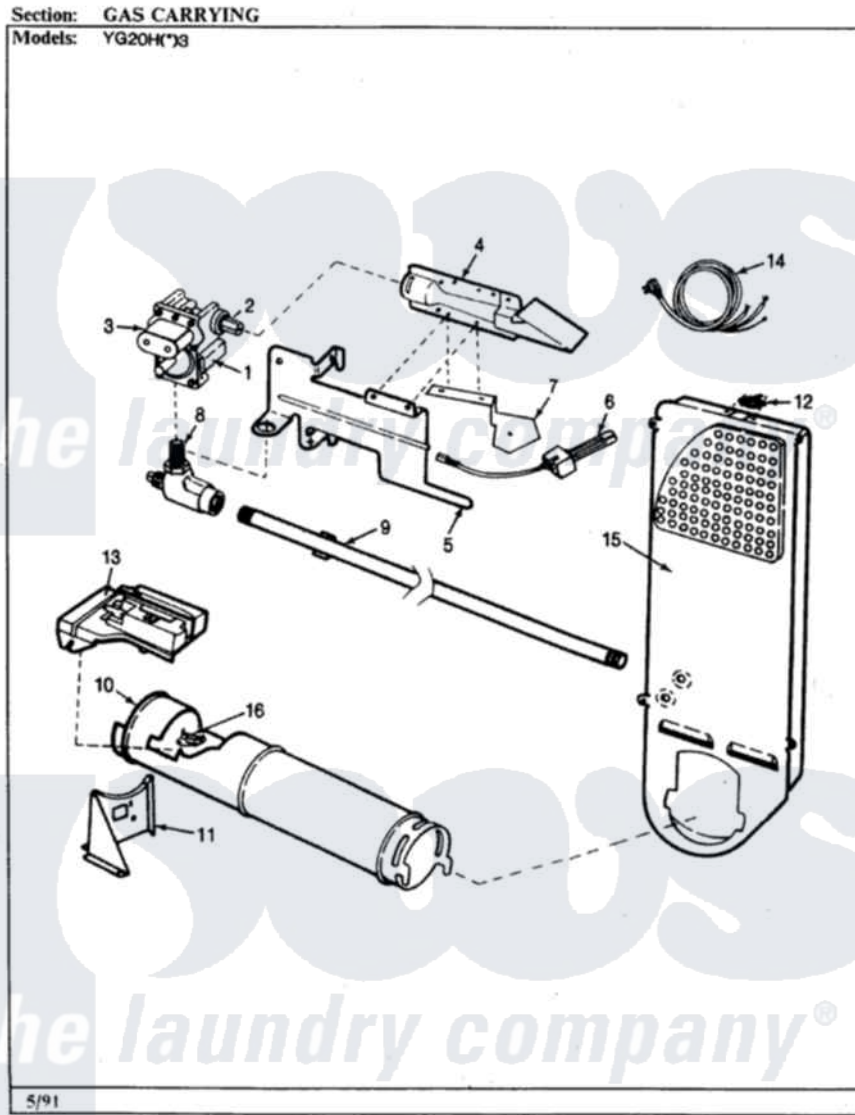

Magic Chef YG20HY3 02 - CONTROL PANEL (YG20H3)(REV. E-H)

Magic Chef Residential Magic Chef YG20HY3 Dryer Parts Parts Diagram 02 - CONTROL PANEL (YG20H3)(REV. E-H)
Click on the part number to view part

Item	Original Part Number	Replaced By	Status	Part Description
1	53-1820		Not Available	CONTROL PANEL
2	35-2487	21001451		Cap- End
"	25-7649	910187		Screw
"	25-7697	25-2219		Screw
"	25-7702			Speedclip, End Cap To Control Panel
"	25-7851			Speedclip, End Cap To Top
"	35-2488	21001452		Cap- End
3	25-7697	25-2219		Screw
"	25-7851			Speedclip, End Cap To Top
4	25-7435	33002917		Screw, No.10-16
"	25-7852			Speedclip, Rr Shld To End Cap
5	53-0277		Not Available	TRIM, END CAP (RT)
"	53-0278		Not Available	TRIM, END CAP (LT)
6	25-7760			Screw
7	25-7702			Speedclip, End Cap To Control

7	25-1102			Panel
8	25-3092	90767		Screw, 8A X 3/8 HeX Washer Head Tapping
9	53-1676			Shield, Control
10	35-2688	21001460		Shield, Rear
11	63-6752		Not Available	TIMER MOTOR
"	53-1303		Not Available	TIMER
"	53-1758			Timer
12	25-0205	216412		Screw, Bracket To Timer
13	53-1529	31001219		Knob Ski
14	25-3092	90767		Screw, 8A X 3/8 HeX Washer Head Tapping
"	53-0344		Not Available	SWITCH, TEMPERATURE
15	35-2185	21001283		Knob, Selector---Piq
16	63-6731	53-1639		Buzzer Assembly
"	25-3092	90767		Screw, 8A X 3/8 HeX Washer Head Tapping
"	53-1442		Not Available	MANUAL, USE & CARE