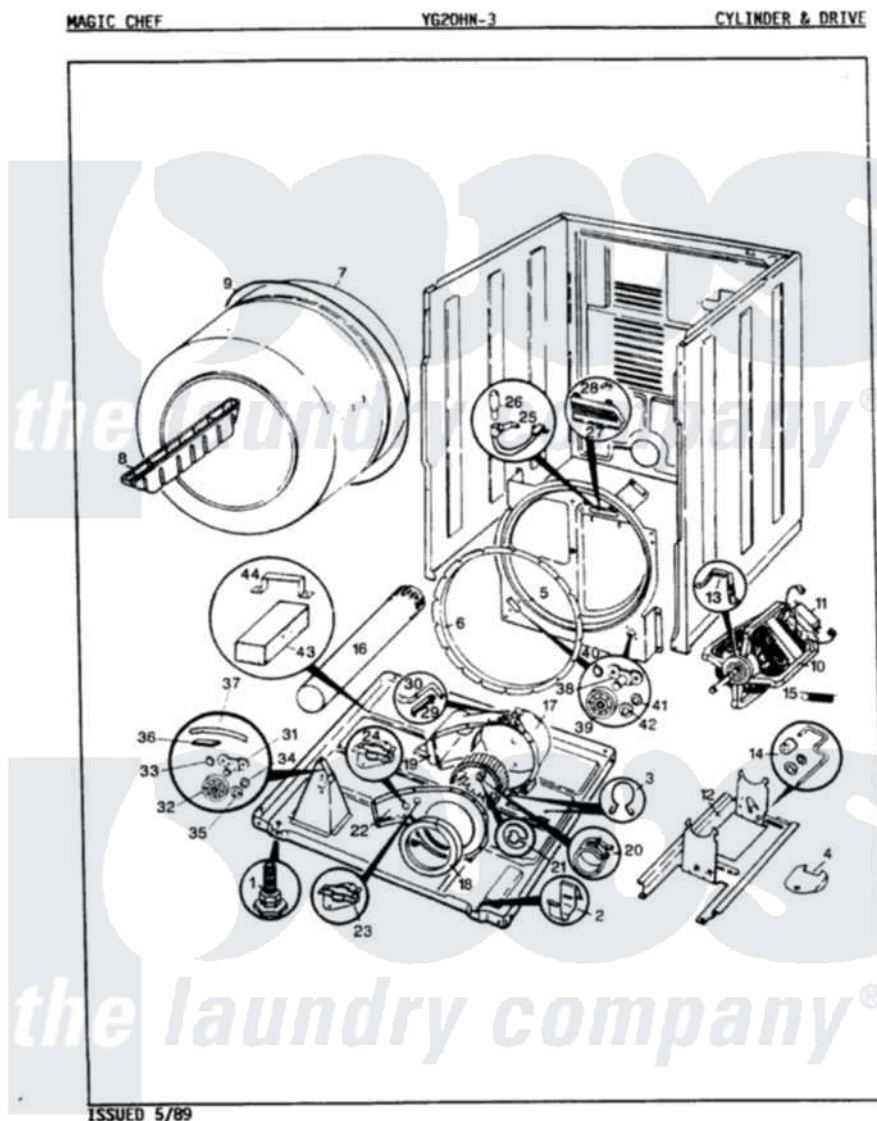

# Magic Chef YG20HY3 03 - CYLINDER & DRIVE

Magic Chef [Residential Magic Chef YG20HY3 Dryer Parts](#) Parts Diagram 03 - CYLINDER & DRIVE  
 Click on the part number to view part

Item	Original Part Number	Replaced By	Status	Part Description
1	63-5519		Not Available	LEG, LEVELING
2	<a href="#">53-0120</a>			Clip, Front Panel
3	25-7027	<a href="#">16515</a>		Clip
4	53-0153		Not Available	SHIELD, WIRING
"	25-7741	<a href="#">W10116760</a>		Screw
5	53-1709	<a href="#">LA-1054</a>		Dryer Bulkhead Kit
"	25-7733	<a href="#">681414</a>		Screw, 10AB X 1/2
6	53-0282	<a href="#">31001637</a>		Seal Assembly, Cylinder Front
7	<a href="#">53-1250</a>			Cylinder
"	53-1512		Not Available	BELT, DRIVE
8	25-7759	<a href="#">3196164</a>		Screw
"	Y02100002		Not Available	BAFFLE (WHT)
9	<a href="#">LA-1004</a>			Motor Mtg. Kit
"	53-1080	<a href="#">341241</a>		Belt
10	53-0189	<a href="#">LA-1004</a>		Motor Mtg. Kit
11	53-0936	<a href="#">LA-1004</a>		Motor Mtg. Kit