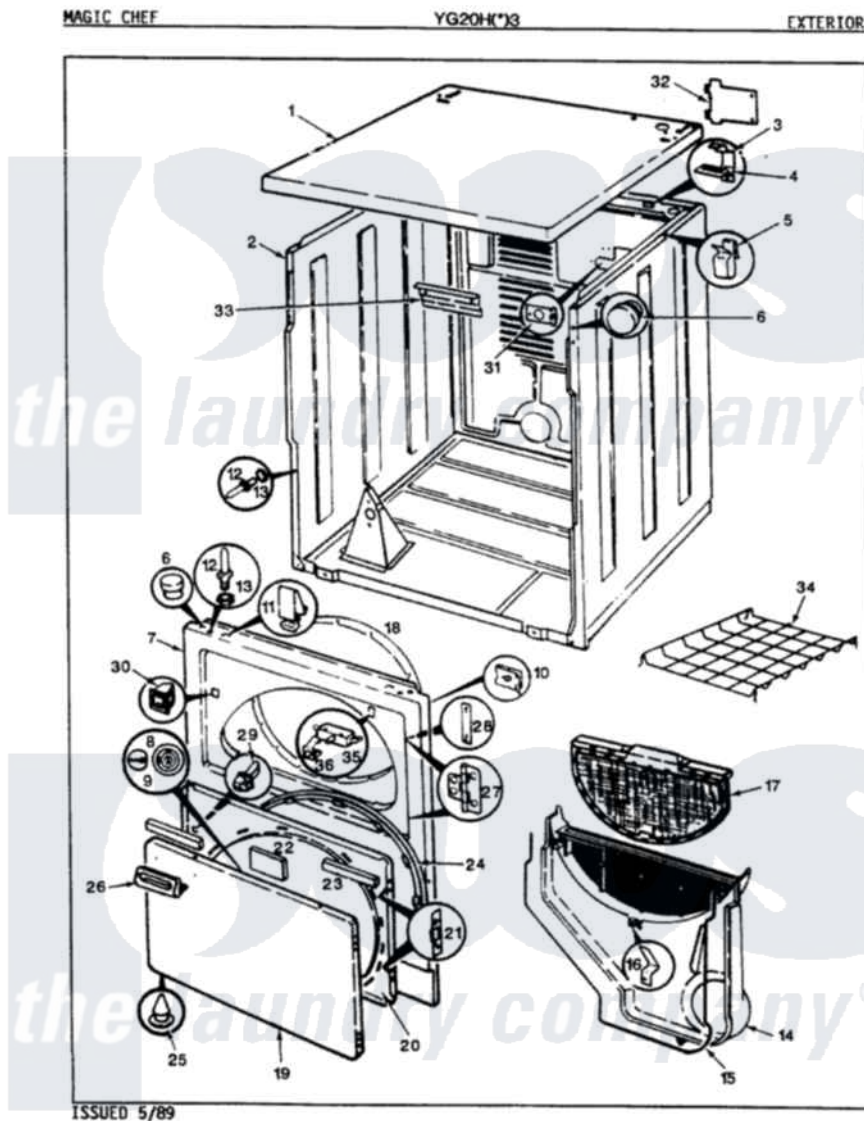

Magic Chef YG20HY3 04 - CYLINDER & DRIVE (YG20H3)(REV. E-H)

Magic Chef Residential Magic Chef YG20HY3 Dryer Parts Parts Diagram 04 - CYLINDER & DRIVE (YG20H3)(REV. E-H)

Click on the part number to view part

Item	Original Part Number	Replaced By	Status	Part Description
1	63-5834		Not Available	LEG, LEVELING
2	53-0120			Clip, Front Panel
3	25-7027	16515		Clip
4	53-0153		Not Available	SHIELD, WIRING
"	25-7741	W10116760		Screw
5	25-7733	681414		Screw, 10AB X 1/2
"	Y02100001	LA-1054		Dryer Bulkhead Kit
6	53-0282	31001637		Seal Assembly, Cylinder Front
7	53-1250			Cylinder
8	Y02100002		Not Available	BAFFLE (WHT)
"	25-7759	3196164		Screw
9	LA-1004			Motor Mtg. Kit
"	53-1080	341241		Belt
10	53-0189	LA-1004		Motor Mtg. Kit
11	53-0693	53-0332		Motor Switch
12	53-0852		Not Available	MOTOR BRACKET