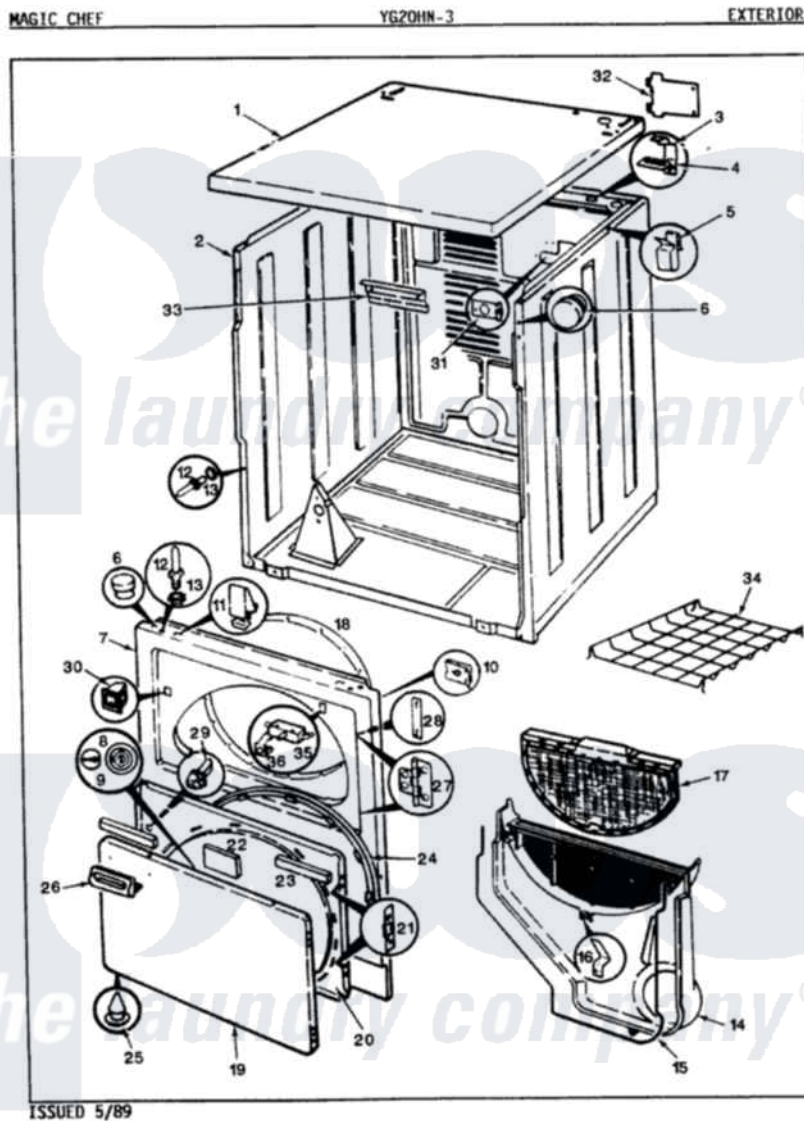

# Magic Chef YG20HY3 05 - EXTERIOR

Magic Chef [Residential Magic Chef YG20HY3 Dryer Parts](#) Parts Diagram 05 - EXTERIOR  
 Click on the part number to view part

Item	Original Part Number	Replaced By	Status	Part Description
1	53-0314-25		Not Available	CABINET TOP
"	53-1711-25		Not Available	CABINET TOP (DRYER)
2	53-0160-25		Not Available	CABINET ASM
3	<a href="#">63-5712</a>			Hinge, Cabinet Top
4	<a href="#">33-0930</a>			Pad, Top Hinge
"	25-3092	<a href="#">90767</a>		Screw, 8A X 3/8 HeX Washer Head Tapping
5	<a href="#">25-3034</a>			Clip, Wiring
6	<a href="#">33-2653</a>			Bumper, Cabinet
7	53-0727-25		Not Available	PANEL, FRONT (H WHT)GAS
8	53-0592		Not Available	CHROME PLUG
9	53-0593		Not Available	CHROME BUTTON
10	25-7820	<a href="#">489478</a>		Screw, 8 X 1/2
"	25-7817		Not Available	CLIP, U-TYPE
11	<a href="#">25-7220</a>			Clip, Cabinet Top
12	63-6148	<a href="#">53-0643</a>		Pin, Locator
13	<a href="#">53-0200</a>			Sleeve, Locator Pin