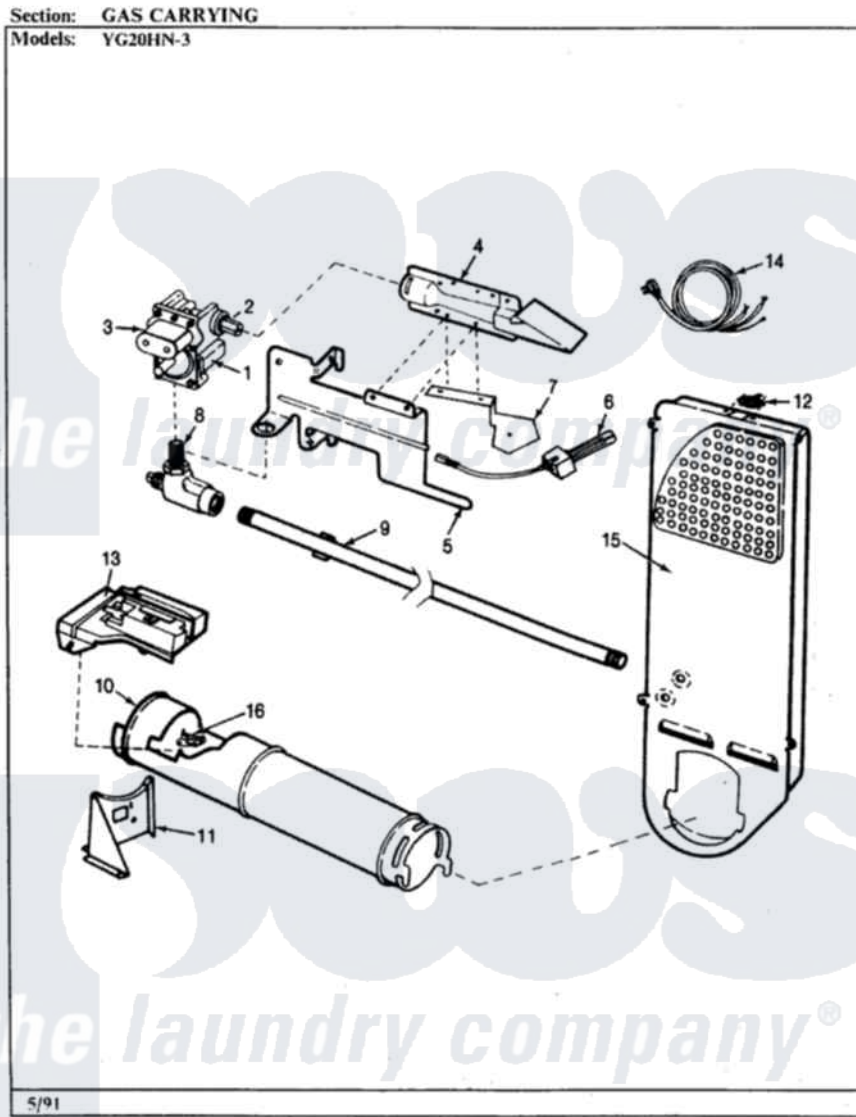

Magic Chef YG20HY3 06 - GAS CARRYING

Magic Chef [Residential Magic Chef YG20HY3 Dryer Parts](#) Parts Diagram 06 - GAS CARRYING
Click on the part number to view part

Item	Original Part Number	Replaced By	Status	Part Description
1	53-0194	306176		Valve, Gas
2	63-3570			Burner Orifice
3	63-6615	279834		Coil-Valve
4	63-6682	31001784		Burner
5	25-7741	W10116760		Screw
"	25-7741	W10116760		Screw
"	53-0140			Mtg Bracket
6	53-0689	31001556		Igniter
7	25-3034			Clip, Wiring
"	25-2134	W10116760		Screw
"	25-7744	8281196		Screw
"	53-0686		Not Available	BRACKET
8	53-0101	31001042		Valve, Gas Shut Off
9	53-0173	31001777		Main Gas L
10	53-1884			Housing, Heater
11	25-3092	90767		Screw, 8A X 3/8 HeX Washer Head Tapping

"	25-7741	W10116760	Screw
"	53-0139	Not Available	HEATER SUPPORT
12	25-0168		Screw
"	53-0143	LA-1053	Fuse Kit, Thermal
13	63-5013	338906	Radiant, Sensor
"	25-2134	W10116760	Screw
14	63-6259	31001547	Cord, Power
15	53-0169	Not Available	INLET AIR DUCT
16	LA-1053		Fuse Kit, Thermal
"	53-1096	LA-1053	Fuse Kit, Thermal
"	25-3032	Not Available	WIRING CLIP
"	63-6766		Conversion Kit