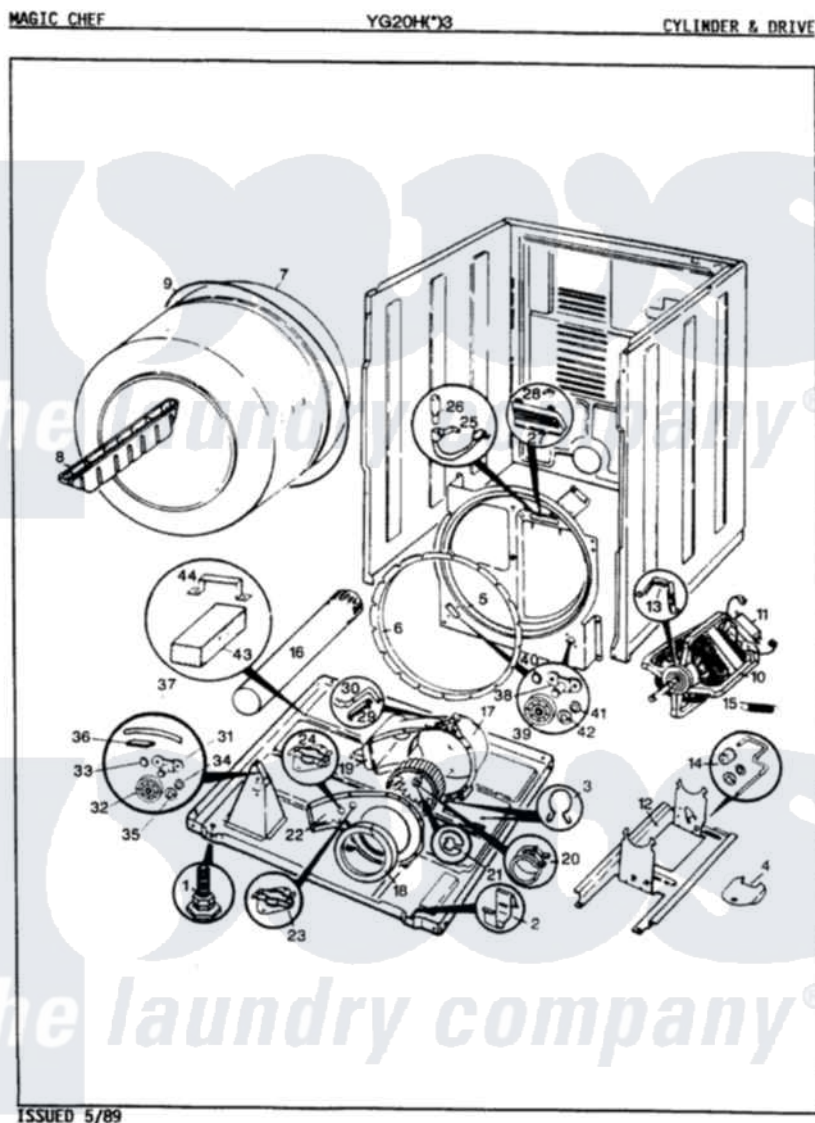

Magic Chef YG20HY3 07 - GAS CARRYING (YG20H3)(REV. E-H)

Magic Chef Residential Magic Chef YG20HY3 Dryer Parts Parts Diagram 07 - GAS CARRYING (YG20H3)(REV. E-H)
 Click on the part number to view part

Item	Original Part Number	Replaced By	Status	Part Description
1	53-0194	306176		Valve, Gas
2	63-3570			Burner Orifice
3	63-6615	279834		Coil-Valve
4	63-6682	31001784		Burner
5	25-7741	W10116760		Screw
"	53-0140			Mtg Bracket
6	53-0689	31001556		Igniter
7	25-7744	8281196		Screw
"	53-0686		Not Available	BRACKET
"	25-3034			Clip, Wiring
"	25-2134	W10116760		Screw
8	53-0101	31001042		Valve, Gas Shut Off
9	53-0173	31001777		Main Gas L
10	53-1884			Housing, Heater
"	25-3032		Not Available	WIRING CLIP
11	25-7741	W10116760		Screw

"	53-0139		Not Available	HEATER SUPPORT
"	25-3092	90767		Screw, 8A X 3/8 HeX Washer Head Tapping
12	25-0168			Screw
"	53-0143	LA-1053		Fuse Kit, Thermal
13	25-7741	W10116760		Screw
"	25-3092	90767		Screw, 8A X 3/8 HeX Washer Head Tapping
"	63-5013	338906		Radiant, Sensor
"	25-2134	W10116760		Screw
14	63-6259	31001547		Cord, Power
15	53-0169		Not Available	INLET AIR DUCT
16	LA-1053			Fuse Kit, Thermal
"	53-1096	LA-1053		Fuse Kit, Thermal
"	63-6766			Conversion Kit