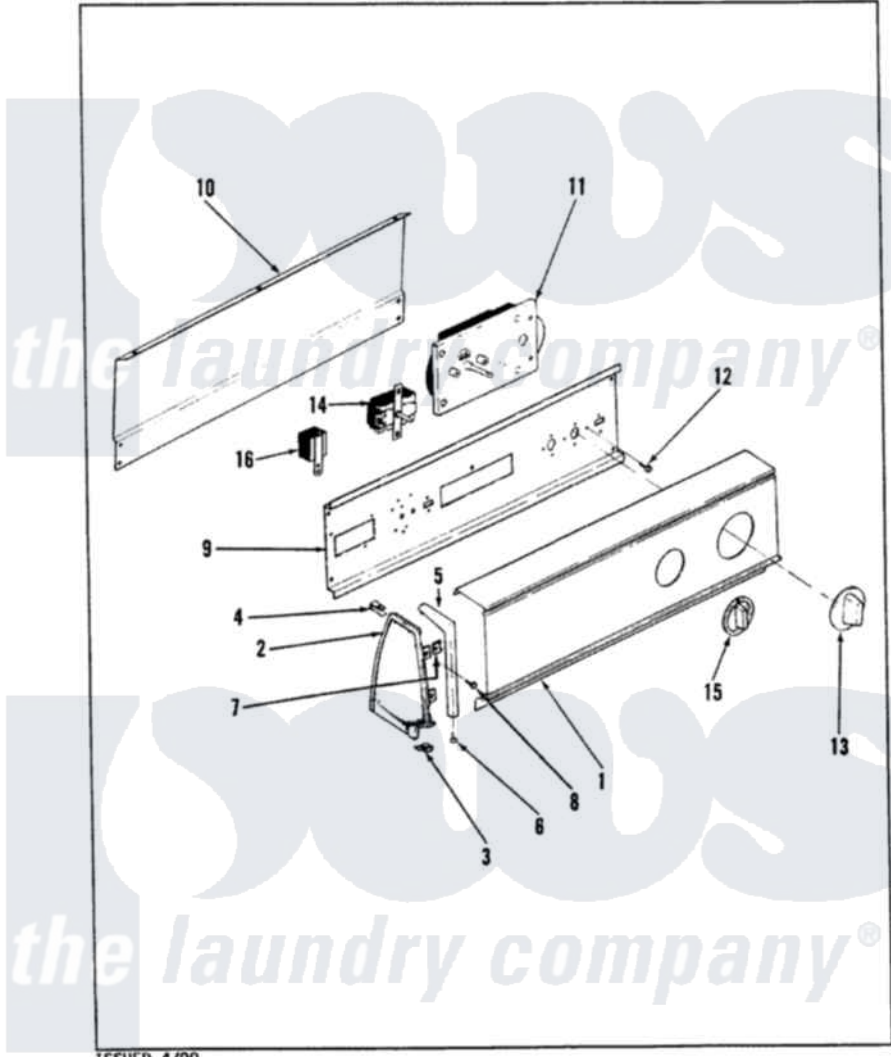

Magic Chef YG20HY3C 01 - CONTROL PANEL (REV. A-B)

MAGIC CHEF YG20HN-3C BACKGUARD

ISSUED 4/90

Magic Chef Residential Magic Chef YG20HY3C Dryer Parts Parts Diagram 01 - CONTROL PANEL (REV. A-B)
 Click on the part number to view part

Item	Original Part Number	Replaced By	Status	Part Description
1	53-1276		Not Available	CONTROL PANEL
2	35-2487	21001451		Cap- End
"	53-2488	31001109		Owners Man
"	25-7649	910187		Screw
"	25-7702			Speedclip, End Cap To Control Panel
3	25-7697	25-2219		Screw
"	25-7851			Speedclip, End Cap To Top
4	25-7435	33002917		Screw, No.10-16
"	25-7852			Speedclip, Rr Shld To End Cap
5	53-0277		Not Available	TRIM, END CAP (RT)
"	53-0278		Not Available	TRIM, END CAP (LT)
6	25-7760			Screw
7	25-7702			Speedclip, End Cap To Control Panel
8	25-3092	90767		Screw, 8A X 3/8 HeX Washer Head Tapping

9	53-1676		Shield, Control
10	35-2688	21001460	Shield, Rear
11	53-1303		Not Available
"	63-6752		Not Available
12	25-0205	216412	Screw, Bracket To Timer
13	53-1529	31001219	Knob Ski
14	53-1265		Not Available
"	25-3092	90767	ROTARY SWITCH
			Screw, 8A X 3/8 HeX Washer Head Tapping
15	35-2185	21001283	Knob, Selector---Piq
16	63-6731	53-1639	Buzzer Assembly
"	25-3092	90767	Screw, 8A X 3/8 HeX Washer Head Tapping
17	53-1456		Not Available
			MANUAL, USE & CARE