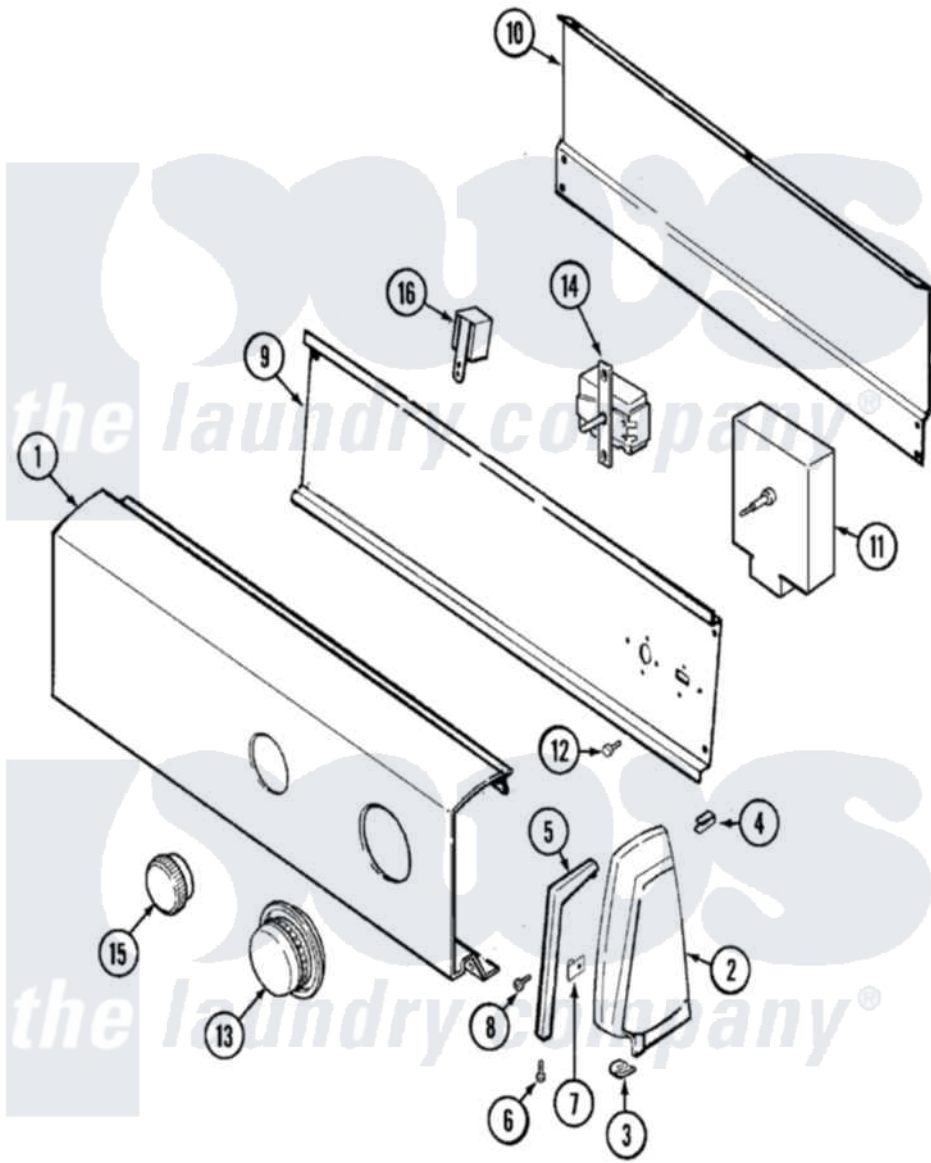

# Magic Chef YG20HY3C 02 - CONTROL PANEL (REV. C)

Magic Chef [Residential Magic Chef YG20HY3C Dryer Parts](#) Parts Diagram 02 - CONTROL PANEL (REV. C)  
 Click on the part number to view part

Item	Original Part Number	Replaced By	Status	Part Description
1	53-1276		Not Available	CONTROL PANEL
2	<a href="#">25-7851</a>			Speedclip, End Cap To Top
"	25-7649	<a href="#">910187</a>		Screw
"	25-7697	<a href="#">25-2219</a>		Screw
"	<a href="#">25-7702</a>			Speedclip, End Cap To Control Panel
"	35-2487	<a href="#">21001451</a>		Cap- End
"	35-2488	<a href="#">21001452</a>		Cap- End
3	25-7697	<a href="#">25-2219</a>		Screw
"	<a href="#">25-7851</a>			Speedclip, End Cap To Top
4	25-7435	<a href="#">33002917</a>		Screw, No.10-16
"	<a href="#">25-7852</a>			Speedclip, Rr Shld To End Cap
5	53-0277		Not Available	TRIM, END CAP (RT)
"	53-0278		Not Available	TRIM, END CAP (LT)
6	<a href="#">25-7760</a>			Screw
7	<a href="#">25-7702</a>			Speedclip, End Cap To Control

	<a href="#">25-1102</a>			Panel
8	25-3092	<a href="#">90767</a>		Screw, 8A X 3/8 HeX Washer Head Tapping
9	<a href="#">53-1676</a>			Shield, Control
10	35-2688	<a href="#">21001460</a>		Shield, Rear
11	<a href="#">53-1758</a>			Timer
12	25-7435	<a href="#">33002917</a>		Screw, No.10-16
13	53-1529	<a href="#">31001219</a>		Knob Ski
14	53-0344		Not Available	SWITCH, TEMPERATURE
"	25-3092	<a href="#">90767</a>		Screw, 8A X 3/8 HeX Washer Head Tapping
15	35-2185	<a href="#">21001283</a>		Knob, Selector---Piq
16	16000329		Not Available	GUIDE, QUICK REF. - MAGIC CHEF
"	63-6731	<a href="#">53-1639</a>		Buzzer Assembly
"	25-3092	<a href="#">90767</a>		Screw, 8A X 3/8 HeX Washer Head Tapping
17	53-1456-2		Not Available	MANUAL, USE & CARE