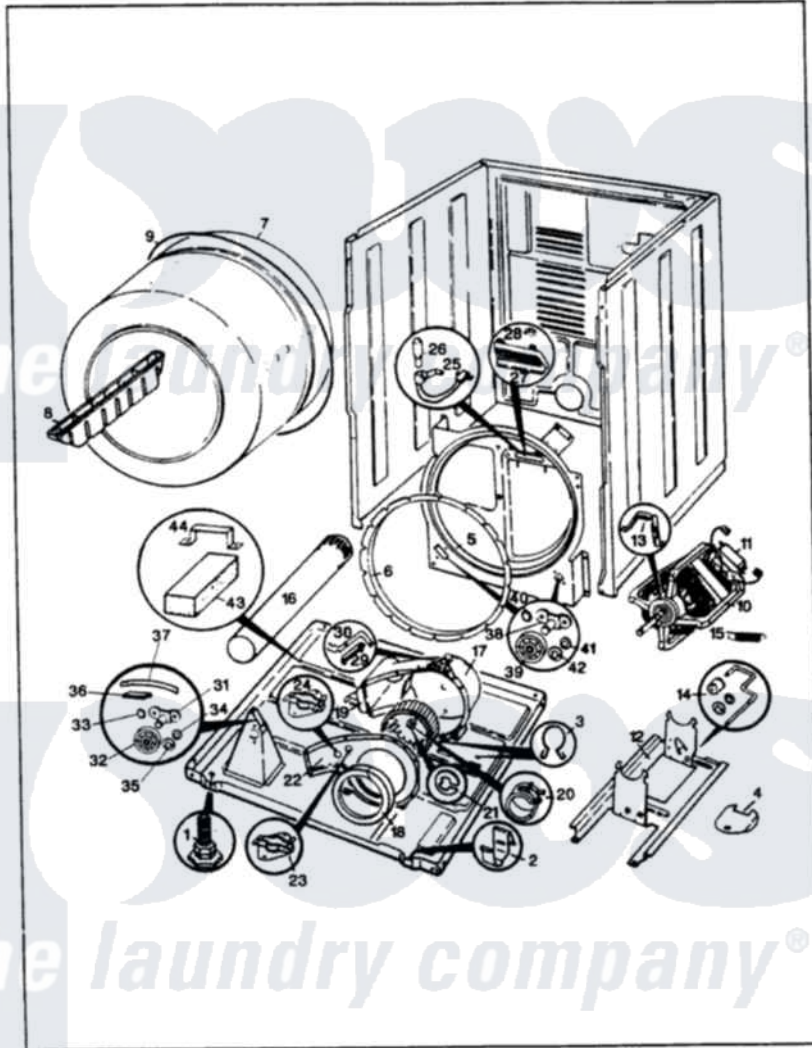

Magic Chef YG20HY3C 03 - CYLINDER & DRIVE (REV. A-B)

MAGIC CHEF YG20HN-3C CYLINDER & DRIVE

ISSUED 4/90

Magic Chef Residential Magic Chef YG20HY3C Dryer Parts Parts Diagram 03 - CYLINDER & DRIVE (REV. A-B)
 Click on the part number to view part

Item	Original Part Number	Replaced By	Status	Part Description
1	63-5519		Not Available	LEG, LEVELING
2	53-0120			Clip, Front Panel
3	25-7027	16515		Clip
4	25-7741	W10116760		Screw
"	53-0153		Not Available	SHIELD, WIRING
5	Y02100001	LA-1054		Dryer Bulkhead Kit
"	25-7733	681414		Screw, 10AB X 1/2
6	53-0282	31001637		Seal Assembly, Cylinder Front
7	53-1250			Cylinder
8	Y02100002		Not Available	BAFFLE (WHT)
"	25-7759	3196164		Screw
9	LA-1004			Motor Mtg. Kit
"	53-1080	341241		Belt
10	53-1041	LA-1004		Motor Mtg. Kit
11	53-0936	LA-1004		Motor Mtg. Kit
12	53-0852		Not Available	MOTOR BRACKET