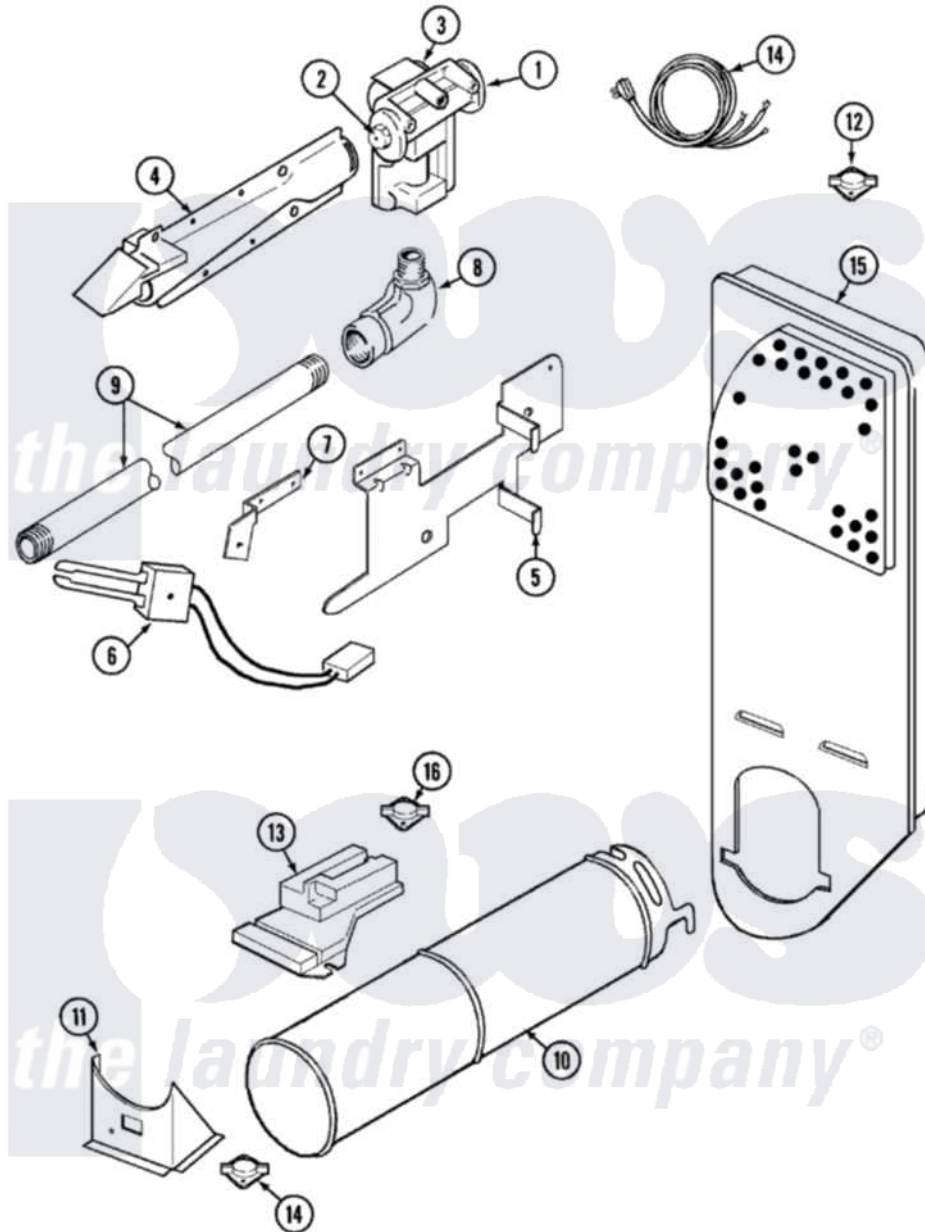

Magic Chef YG20HY3C 05 - GAS CARRYING (REV. C)

Magic Chef [Residential Magic Chef YG20HY3C Dryer Parts](#) Parts Diagram 05 - GAS CARRYING (REV. C)
 Click on the part number to view part

Item	Original Part Number	Replaced By	Status	Part Description
1	53-0194	306176		Valve, Gas
2	63-3570			Burner Orifice
3	63-6615	279834		Coil-Valve
4	63-6682	31001784		Burner
5	25-7741	W10116760		Screw
"	53-0140			Mtg Bracket
6	53-0689	31001556		Igniter
7	25-7744	8281196		Screw
"	53-0686		Not Available	BRACKET
"	25-3034			Clip, Wiring
"	25-2134	W10116760		Screw
8	53-0101	31001042		Valve, Gas Shut Off
9	53-0173	31001777		Main Gas L
10	53-1884			Housing, Heater
"	25-3032		Not Available	WIRING CLIP
11	25-7741	W10116760		Screw

"	53-0139		Not Available	HEATER SUPPORT
"	25-3092	90767		Screw, 8A X 3/8 HeX Washer Head Tapping
12	25-0168			Screw
"	53-0143	LA-1053		Fuse Kit, Thermal
13	25-7741	W10116760		Screw
"	25-3092	90767		Screw, 8A X 3/8 HeX Washer Head Tapping
"	63-5013	338906		Radiant, Sensor
"	25-2134	W10116760		Screw
14	63-6259	31001547		Cord, Power
15	53-0169		Not Available	INLET AIR DUCT
16	LA-1053			Fuse Kit, Thermal
"	53-1096	LA-1053		Fuse Kit, Thermal
"	63-6766			Conversion Kit