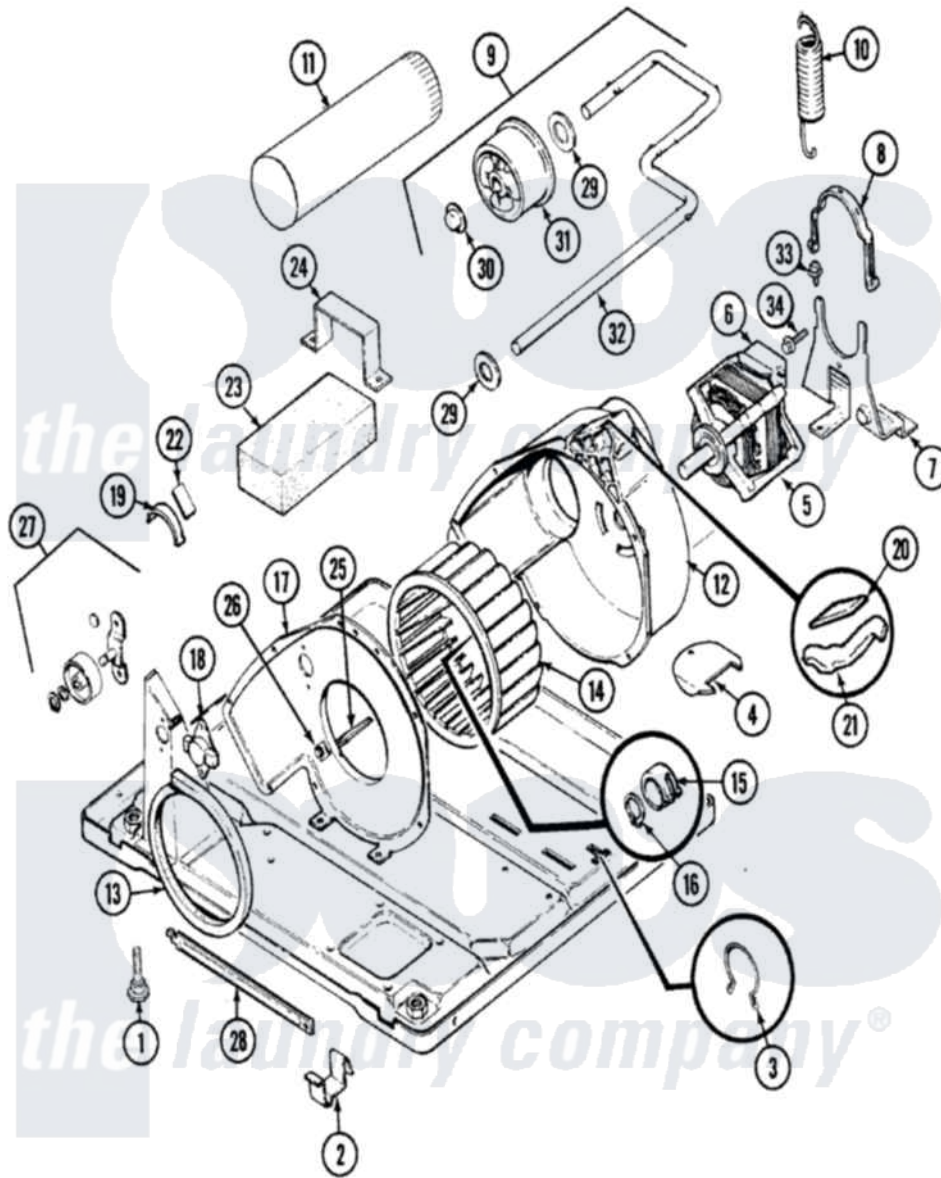

Magic Chef YG20HY3C 06 - MOTOR & DRIVE (REV. C)

Magic Chef Residential Magic Chef YG20HY3C Dryer Parts Parts Diagram 06 - MOTOR & DRIVE (REV. C)
 Click on the part number to view part

Item	Original Part Number	Replaced By	Status	Part Description
1	63-5834		Not Available	LEG, LEVELING
2	53-0120			Clip, Front Panel
3	25-7027	16515		Clip
4	25-7741	W10116760		Screw
"	53-0153		Not Available	SHIELD, WIRING
5	53-2275	W10410996		Motor-Drive
"	53-1080	341241		Belt
6	53-0693	53-0332		Motor Switch
7	25-7811		Not Available	SCREW
"	53-1932	31001570		Bracket, Motor
8	53-0214	660658		Clamp, Motor Mounting 343481 685441
9	53-2287			Idler Assembly
10	53-2209	31001465		Spring, Idler
11	25-2134	W10116760		Screw
"	53-0134			Duct, Exhaust
12	53-1801			Housing, Blower

13	53-0203	12001324	Duct Kit, Collector
14	53-0106		Blower Wheel
15	25-7823	312967	Clamp, Blower Housing
16	25-7855		Ring, Retaining
17	53-1933		Not Available
	53-1933		COVER, BLOWER HOUSING
"	25-7807	33002917	Screw, No.10-16
18	25-2134	W10116760	Screw
"	53-1107		Thermostat, Control
"	53-0170		Not Available
	53-0170		THERMOSTAT, LO-LIMIT (120/110)
19	53-0185	31001470	Glide, Tumbler
"	LA-1006		Glide Kit, Tumbler
20	53-0724	31001356	Pad, Glide
21	53-0183	31001469	Glide, Tumbler
22	LA-1008		Rr Roller Kit
"	53-1684	31001356	Pad, Glide
23	53-0645		Not Available
	53-0645		COUNTERWEIGHT
24	25-7732	681414	Screw, 10AB X 1/2
"	53-0644		Not Available
	53-0644		BRACKET
25	53-1026		Guide, Vane Inlet
26	25-3457		Screw, Sems
27	LA-1007	12002126	Reinforcement Brace/Glide Kit
28	LA-2010	53-1625	Brace, Tumbler Support
29	25-7815		Washer
30	25-7957		Pushnut
31	53-1628	31001344	Pulley, Idler
32	53-2250	53-2287	Idler Assembly
33	25-7699		Not Available
	25-7699		STRAIN RELIEF
34	25-7674		Screw