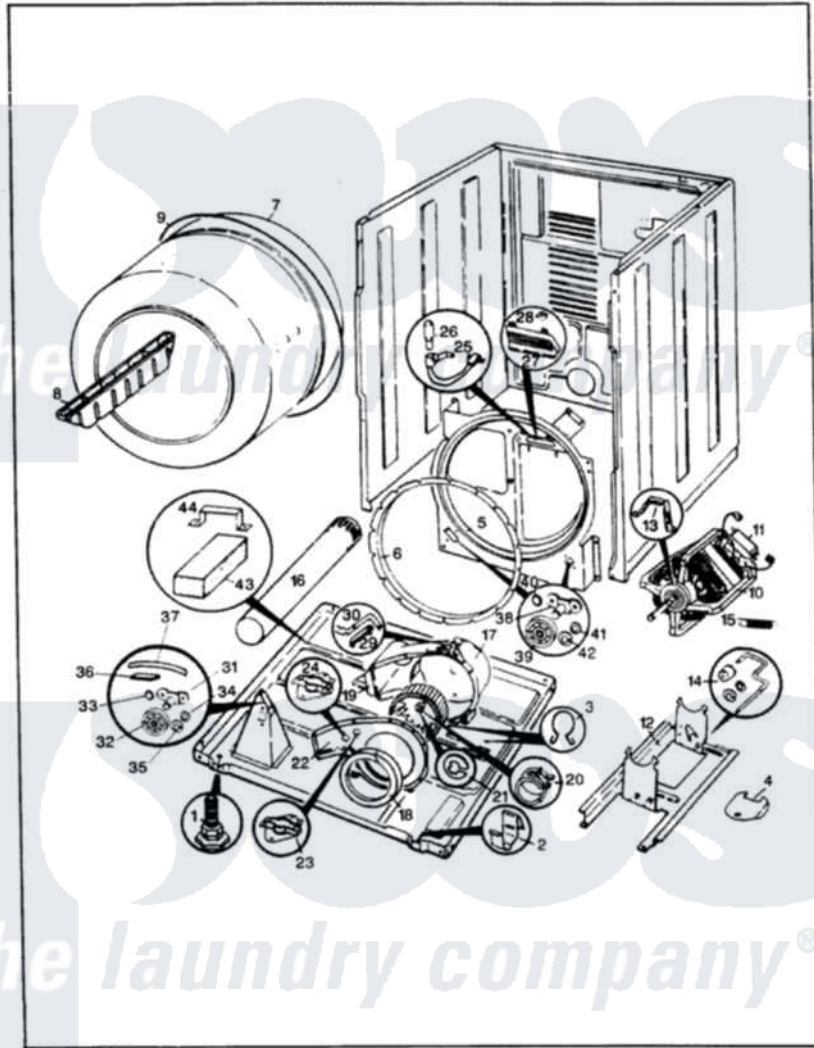

Magic Chef YG20HY4 02 - CYLINDER & DRIVE

MAGIC CHEF

YG20HN-4

CYLINDER & DRIVE

ISSUED 5/89

Magic Chef [Residential Magic Chef YG20HY4 Dryer Parts](#) Parts Diagram 02 - CYLINDER & DRIVE
 Click on the part number to view part

Item	Original Part Number	Replaced By	Status	Part Description
1	63-5519		Not Available	LEG, LEVELING
2	53-0120			Clip, Front Panel
3	25-7027	16515		Clip
4	53-0153		Not Available	SHIELD, WIRING
"	25-7741	W10116760		Screw
5	Y02100001	LA-1054		Dryer Bulkhead Kit
"	25-7733	681414		Screw, 10AB X 1/2
6	53-0282	31001637		Seal Assembly, Cylinder Front
7	53-1250			Cylinder
8	53-0117		Not Available	BAFFLE, GRAY
"	25-7759	3196164		Screw
9	LA-1004			Motor Mtg. Kit
"	53-1080	341241		Belt
10	53-0189	LA-1004		Motor Mtg. Kit
11	53-0936	LA-1004		Motor Mtg. Kit
12	53-0852		Not Available	MOTOR BRACKET