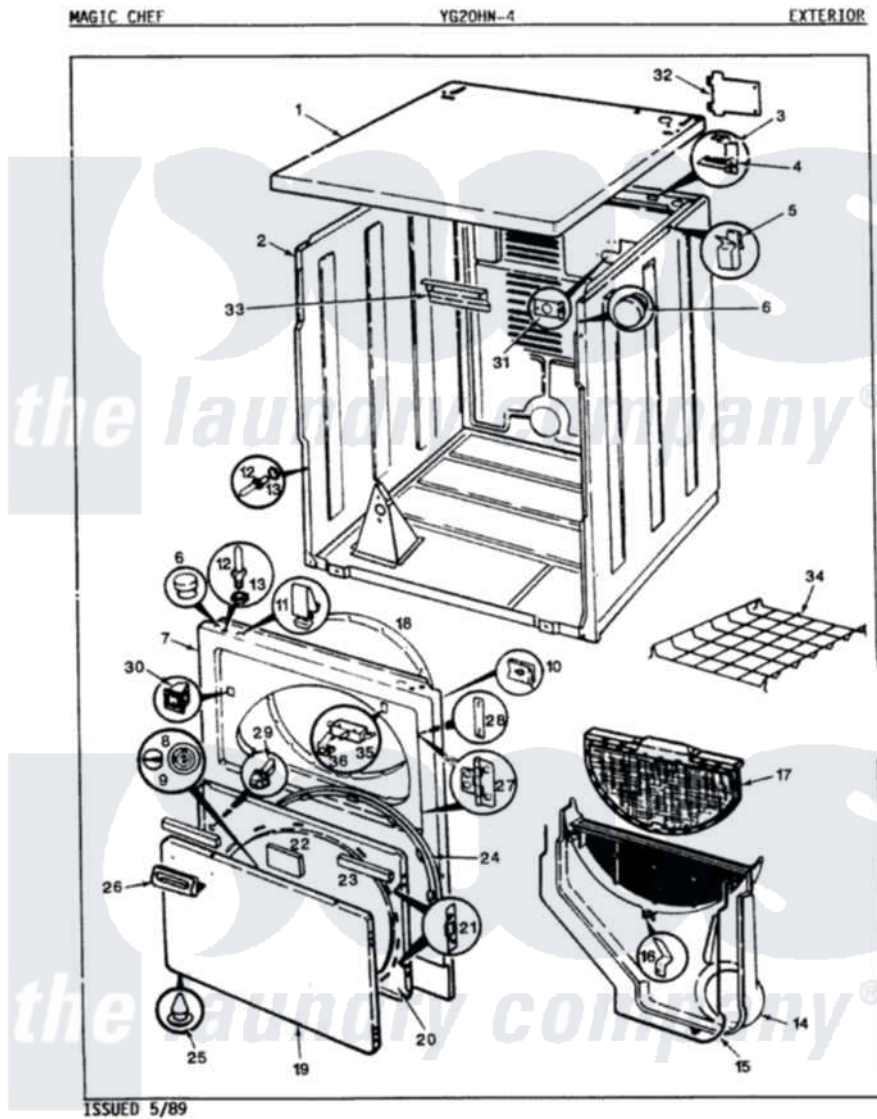

Magic Chef YG20HY4 03 - EXTERIOR

Magic Chef [Residential Magic Chef YG20HY4 Dryer Parts](#) Parts Diagram 03 - EXTERIOR
 Click on the part number to view part

Item	Original Part Number	Replaced By	Status	Part Description
1	53-0314-25		Not Available	CABINET TOP
2	53-0160-25		Not Available	CABINET ASM
3	63-5712			Hinge, Cabinet Top
4	25-3092	90767		Screw, 8A X 3/8 HeX Washer Head Tapping
"	33-0930			Pad, Top Hinge
5	25-3034			Clip, Wiring
6	33-2653			Bumper, Cabinet
7	53-0727-25		Not Available	PANEL, FRONT (H WHT)GAS
8	53-0155		Not Available	PLUG, GAS ACCESS (WHT)
"	53-0161		Not Available	PLUG, GAS ACCESS (ALM)
"	53-0592		Not Available	CHROME PLUG
9	53-0153		Not Available	SHIELD, WIRING
"	53-0162		Not Available	BUTTON, GAS ACCESS (ALM)
"	53-0593		Not Available	CHROME BUTTON
10	25-7820	489478		Screw, 8 X 1/2