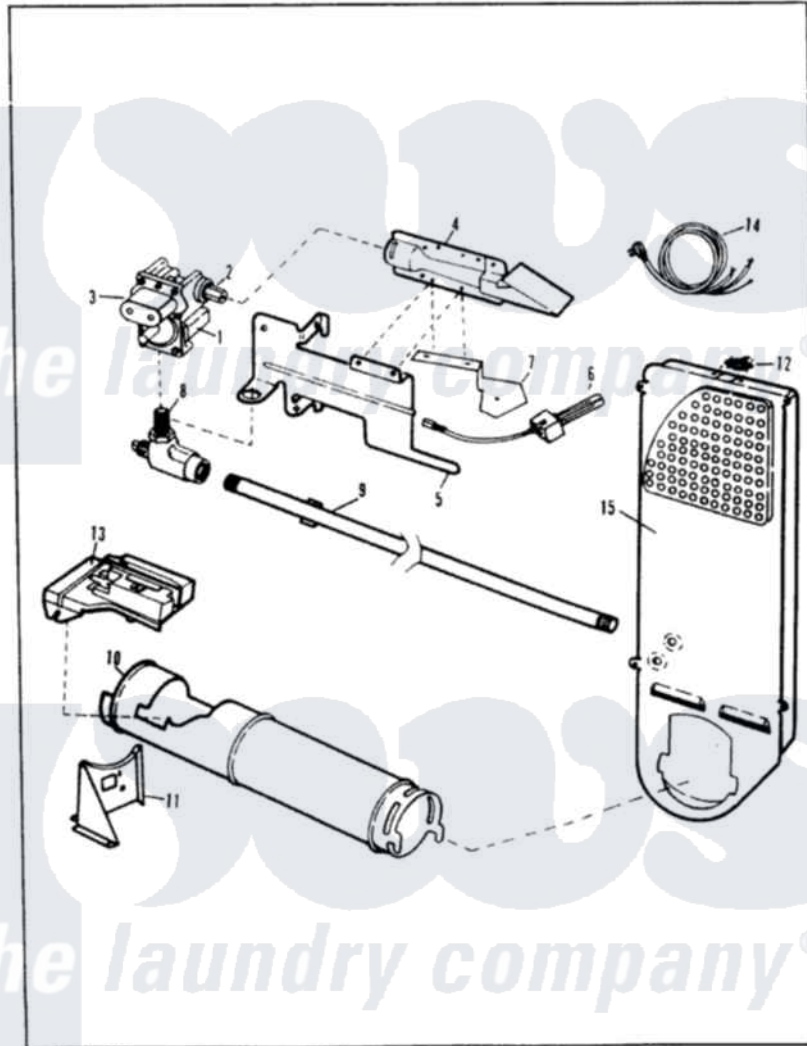

Magic Chef YG20HY4 04 - GAS CARRYING

MAGIC CHEF

YG20HN-4

GAS CARRYING

ISSUED 5/89

Magic Chef [Residential Magic Chef YG20HY4 Dryer Parts](#) Parts Diagram 04 - GAS CARRYING
 Click on the part number to view part

Item	Original Part Number	Replaced By	Status	Part Description
1	53-0194	306176		Valve, Gas
2	63-3570			Burner Orifice
3	W10124350		Not Available	NOT REQUIRED PART OR SEE NOTE SCREW-PURCHASE LOCALLY
"	63-6615	279834		Coil-Valve
4	63-6682	31001784		Burner
5	25-7741	W10116760		Screw
"	25-7741	W10116760		Screw
"	53-0140			Mtg Bracket
6	53-0689	31001556		Igniter
7	25-7744	8281196		Screw
"	53-0686		Not Available	BRACKET
"	25-3034			Clip, Wiring
"	25-2134	W10116760		Screw
8	53-0101	31001042		Valve, Gas Shut Off
9	53-0173	31001777		Main Gas L

10	53-0138		Not Available	HEATER HOUSING
11	25-3092	90767		Screw, 8A X 3/8 HeX Washer Head Tapping
"	25-7741	W10116760		Screw
"	53-0139		Not Available	HEATER SUPPORT
12	25-0168			Screw
"	53-0143	LA-1053		Fuse Kit, Thermal
13	63-5013	338906		Radiant, Sensor
"	25-2134	W10116760		Screw
14	63-6259	31001547		Cord, Power
15	LA-1053			Fuse Kit, Thermal
"	53-0169		Not Available	INLET AIR DUCT
"	63-6766			Conversion Kit