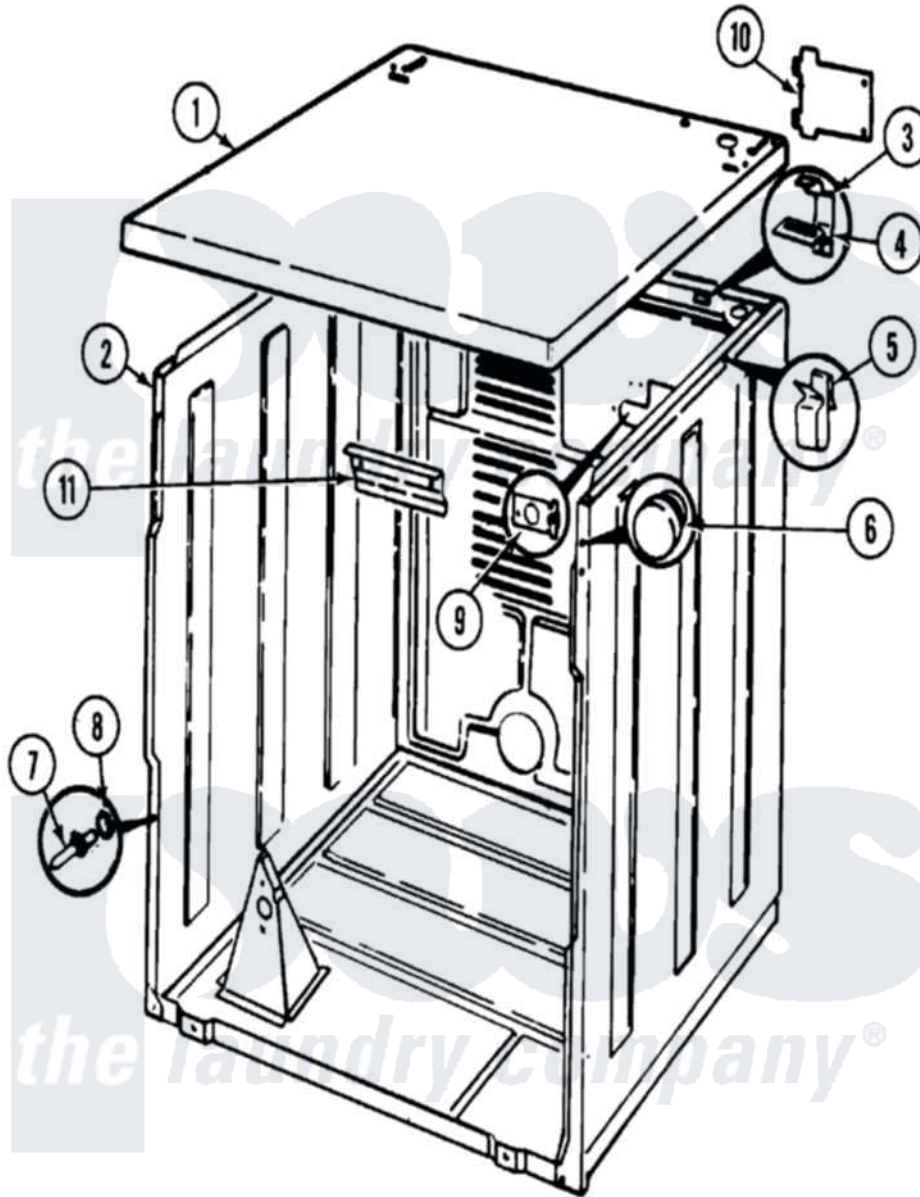

# Magic Chef YG20JA1C 01 - CABINET (REV. A)

Magic Chef [Residential Magic Chef YG20JA1C Dryer Parts](#) Parts Diagram 01 - CABINET (REV. A)  
 Click on the part number to view part

Item	Original Part Number	Replaced By	Status	Part Description
1	53-1711-24	<a href="#">53-2435-24</a>		Top, Cabinet
2	53-1644-24	<a href="#">31001715</a>		Cabinet And Base Assembly
3	<a href="#">63-5712</a>			Hinge, Cabinet Top
4	<a href="#">33-0930</a>			Pad, Top Hinge
"	25-3092	<a href="#">90767</a>		Screw, 8A X 3/8 HeX Washer Head Tapping
5	<a href="#">25-3034</a>			Clip, Wiring
6	<a href="#">33-2653</a>			Bumper, Cabinet
7	63-6148	<a href="#">53-0643</a>		Pin, Locator
8	<a href="#">53-0200</a>			Sleeve, Locator Pin
"	25-0224	<a href="#">3400029</a>		Nut, Adapter Plate
9	53-0135		Not Available	SUPPORT, POWER CORD
10	<a href="#">53-0284</a>			Cover, Terminal
"	25-7857	<a href="#">90767</a>		Screw, 8A X 3/8 HeX Washer Head Tapping
11	<a href="#">53-0133</a>			Shield, Heat
"	<a href="#">25-3457</a>			Screw, Sems