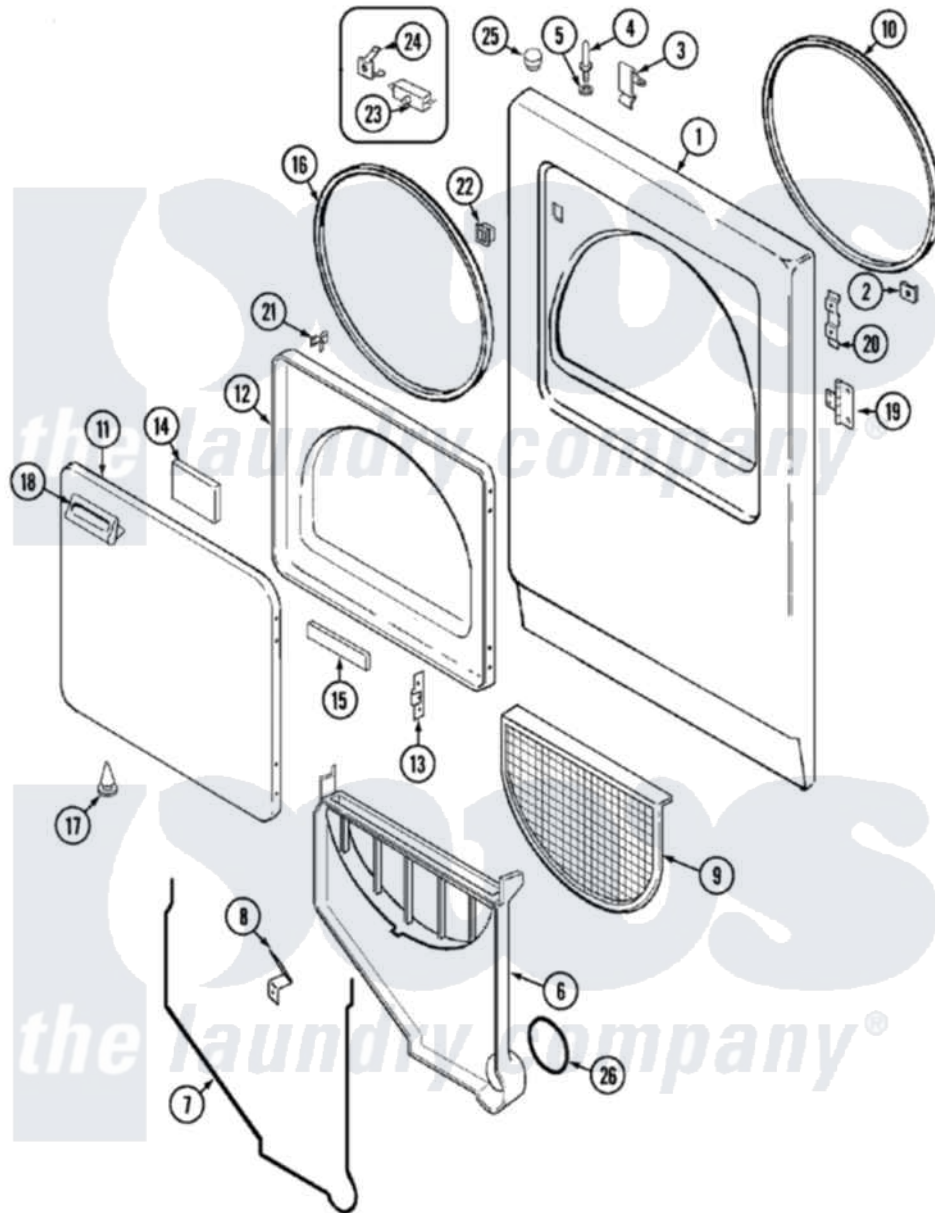

Magic Chef YG20JA1C 03 - DOOR (REV. A)

Magic Chef [Residential Magic Chef YG20JA1C Dryer Parts](#) Parts Diagram 03 - DOOR (REV. A)
 Click on the part number to view part

Item	Original Part Number	Replaced By	Status	Part Description
1	53-0727-24		Not Available	PANEL, FRONT (ALM)GAS
2	25-7817		Not Available	CLIP, U-TYPE
"	25-7820	489478		Screw, 8 X 1/2
3	25-7220			Clip, Cabinet Top
4	63-6148	53-0643		Pin, Locator
5	25-0224	3400029		Nut, Adapter Plate
"	53-0200			Sleeve, Locator Pin
6	25-7810	415013-35		Screw
"	53-1299	12001324		Duct Kit, Collector
7	53-0204			Seal
8	53-0123			Clip
9	53-0918			Filter, Lint
10	53-0282	31001637		Seal Assembly, Cylinder Front
11	53-0154-24			Panel, Outer Door
12	53-0740		Not Available	INNER DOOR
13	53-0119			Clip, Hinge

14	53-0251	53-1490	Door Pad
15	53-0252	53-1491	Door Pad
16	53-0112	31001529	Seal, Door
"	25-7770	3196169	Screw, Element
17	25-3534	25-7889	Plug Button
18	53-0928	53-0927	Handle, Door
"	25-7810	415013-35	Screw
19	53-0122	53-1492	Hinge, Dryer Door
20	LA-1003		Door Catch Kit
"	53-0121	Not Available	TWIN NUT
"	25-7809		Screw, No.6-20 1/2 Flthd Torx
21	73-0033	LA-1003	Door Catch Kit
22	25-7828	489483	Screw 10-32 X 1/2
"	53-0187	LA-1003	Door Catch Kit
23	53-0147	53-0148	Switch, Door
24	63-5990	31001319	Clip, Switch
25	33-2653		Bumper, Cabinet
26	53-0203	12001324	Duct Kit, Collector