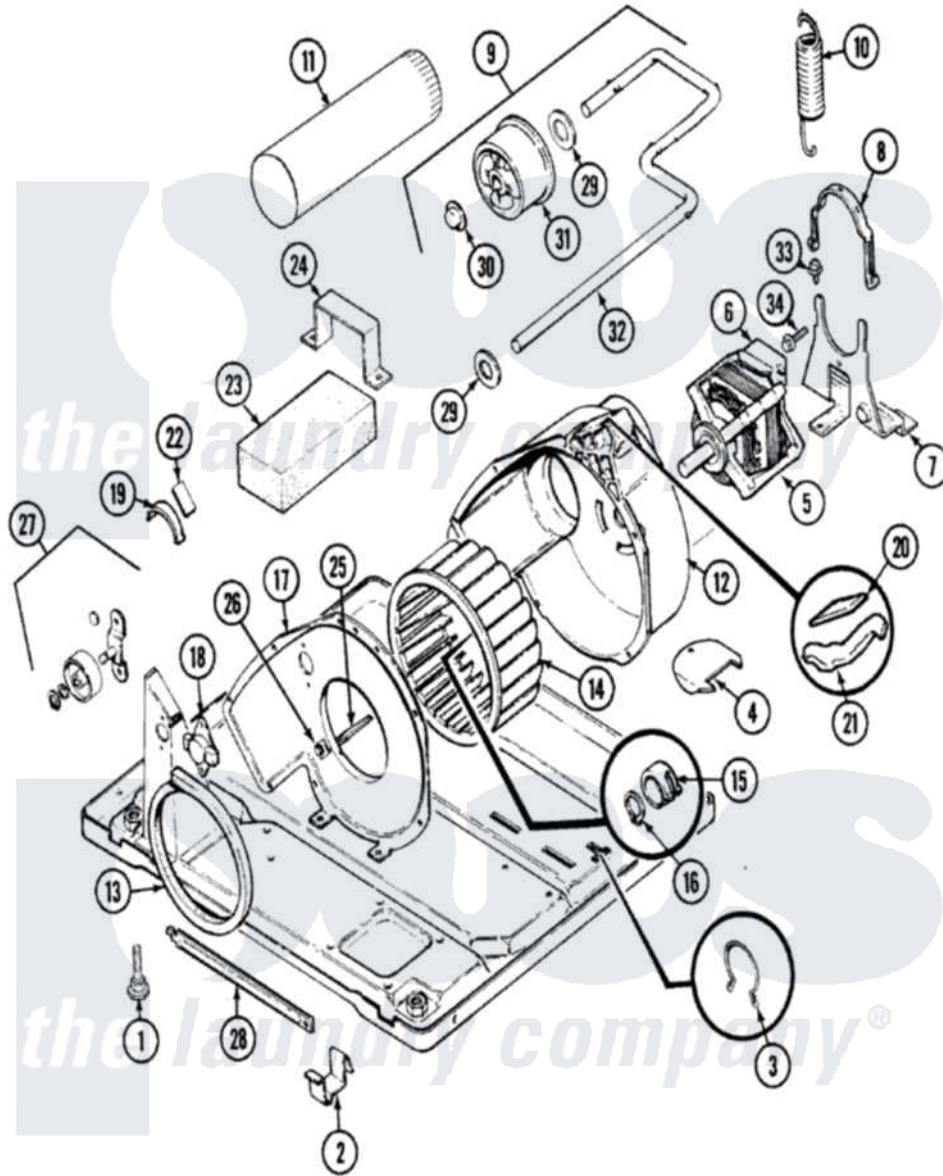

Magic Chef YG20JA1C 05 - MOTOR & DRIVE (REV. A)

Magic Chef [Residential Magic Chef YG20JA1C Dryer Parts](#) Parts Diagram 05 - MOTOR & DRIVE (REV. A)
 Click on the part number to view part

Item	Original Part Number	Replaced By	Status	Part Description
1	63-5834		Not Available	LEG, LEVELING
2	53-0120			Clip, Front Panel
3	25-7027	16515		Clip
4	25-7741	W10116760		Screw
"	53-0153		Not Available	SHIELD, WIRING
5	53-2275	W10410996		Motor-Drive
"	53-1041	LA-1004		Motor Mtg. Kit
6	53-0693	53-0332		Motor Switch
7	53-0852		Not Available	MOTOR BRACKET
"	53-1932	31001570		Bracket, Motor
"	25-7811		Not Available	SCREW
8	53-0214	660658		Clamp, Motor Mounting 343481 685441
9	53-1650		Not Available	IDLER ASSY
"	53-2287			Idler Assembly
10	53-1648			Idler Spring
"	53-2209	31001465		Spring, Idler

11	53-0134		Duct, Exhaust
"	25-2134	W10116760	Screw
12	53-0774	Not Available	BLOWER HOUSING
"	53-1801		Housing, Blower
13	53-0203	12001324	Duct Kit, Collector
14	53-0106		Blower Wheel
15	25-7823	312967	Clamp, Blower Housing
16	25-7855		Ring, Retaining
17	25-7807	33002917	Screw, No.10-16
"	53-1023		Blower Cover
"	53-1934		Cover, Blower Housing
18	53-1107		Thermostat, Control
"	25-2134	W10116760	Screw
19	53-0185	31001470	Glide, Tumbler
"	LA-1006		Glide Kit, Tumbler
20	53-0724	31001356	Pad, Glide
21	53-0183	31001469	Glide, Tumbler
22	53-1684	31001356	Pad, Glide
"	LA-1008		Rr Roller Kit
23	53-0645	Not Available	COUNTERWEIGHT
24	53-0644	Not Available	BRACKET
"	25-7732	681414	Screw, 10AB X 1/2
25	53-1026		Guide, Vane Inlet
26	25-3457		Screw, Sems
27	LA-1007	12002126	Reinforcement Brace/Glide Kit
28	LA-2010	53-1625	Brace, Tumbler Support
29	25-7815		Washer
30	25-7957		Pushnut
31	53-1628	31001344	Pulley, Idler
32	53-2250	53-2287	Idler Assembly
33	25-7699	Not Available	STRAIN RELIEF
34	25-7674		Screw
"	LA-1004		Motor Mtg. Kit