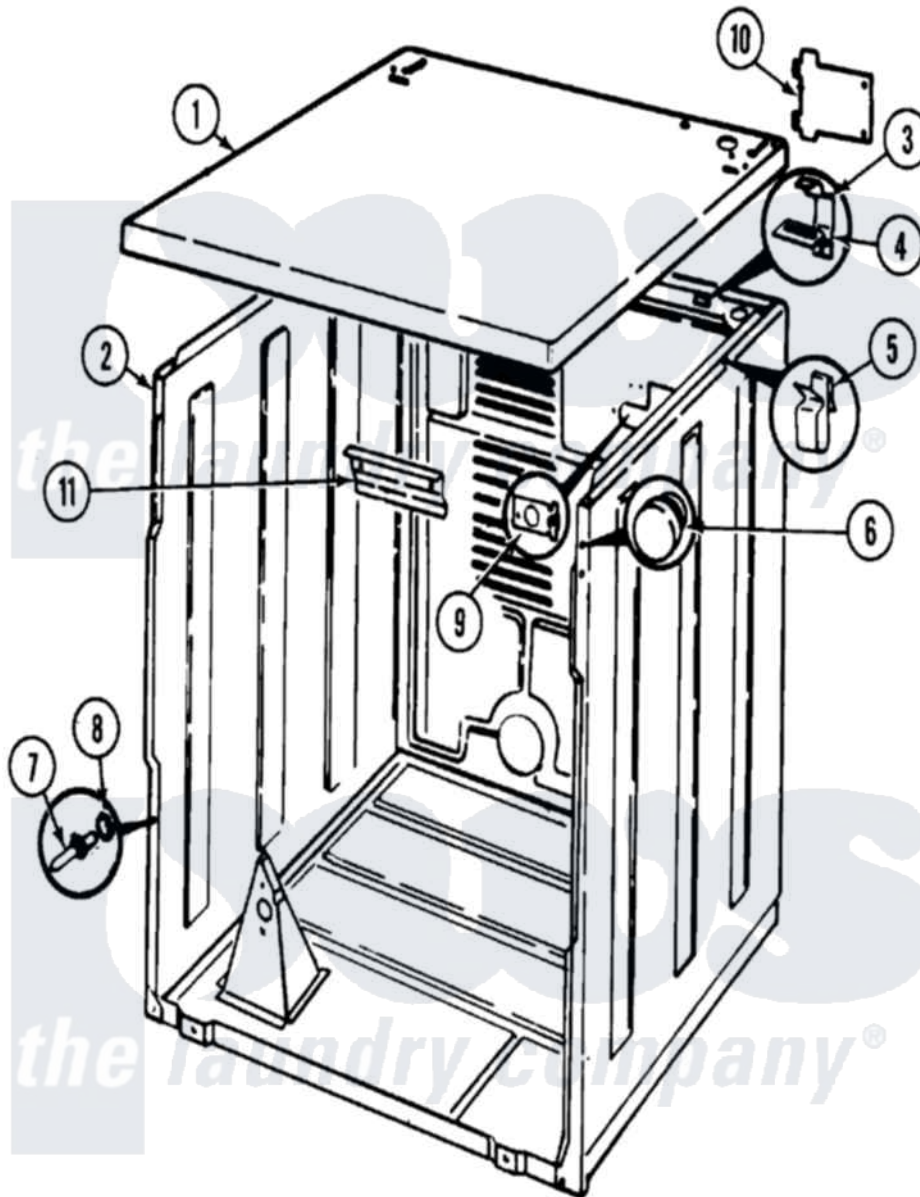

Magic Chef YG20JA2 01 - CABINET (REV. A-D)

Magic Chef [Residential Magic Chef YG20JA2 Dryer Parts](#) Parts Diagram 01 - CABINET (REV. A-D)
 Click on the part number to view part

Item	Original Part Number	Replaced By	Status	Part Description
1	53-1711-24	53-2435-24		Top, Cabinet
2	53-1644-24	31001715		Cabinet And Base Assembly
3	63-5712			Hinge, Cabinet Top
4	33-0930			Pad, Top Hinge
"	25-3092	90767		Screw, 8A X 3/8 HeX Washer Head Tapping
5	25-3034			Clip, Wiring
6	33-2653			Bumper, Cabinet
7	63-6148	53-0643		Pin, Locator
8	53-0200			Sleeve, Locator Pin
"	25-0224	3400029		Nut, Adapter Plate
9	53-0135		Not Available	SUPPORT, POWER CORD
10	53-0284			Cover, Terminal
"	25-7857	90767		Screw, 8A X 3/8 HeX Washer Head Tapping
11	53-0133			Shield, Heat
"	25-3457			Screw, Sems