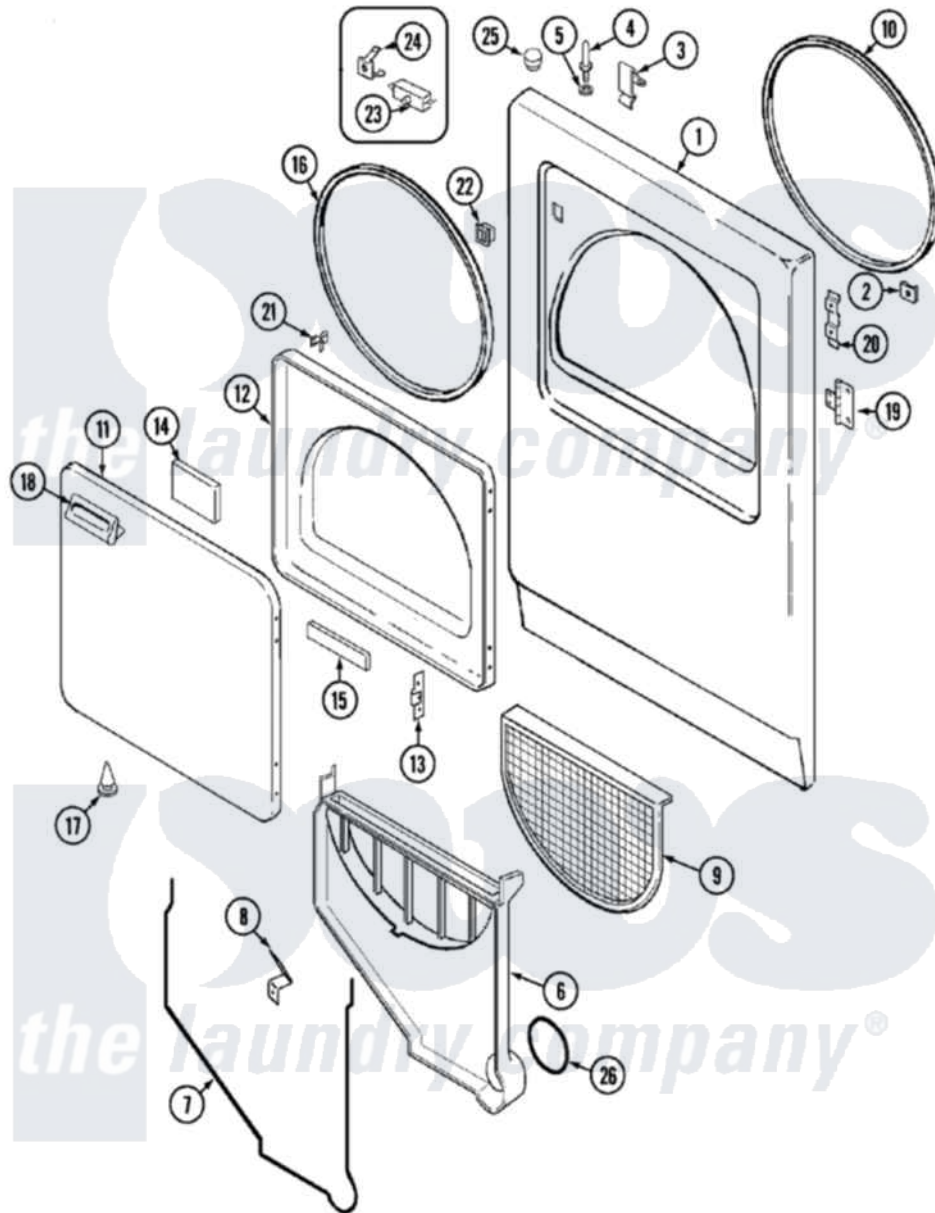

Magic Chef YG20JA2 03 - DOOR (REV. A-D)

Magic Chef [Residential Magic Chef YG20JA2 Dryer Parts](#) Parts Diagram 03 - DOOR (REV. A-D)
 Click on the part number to view part

Item	Original Part Number	Replaced By	Status	Part Description
1	53-0727-24		Not Available	PANEL, FRONT (ALM)GAS
2	25-7817		Not Available	CLIP, U-TYPE
"	25-7820	489478		Screw, 8 X 1/2
3	25-7220			Clip, Cabinet Top
4	63-6148	53-0643		Pin, Locator
5	25-0224	3400029		Nut, Adapter Plate
"	53-0200			Sleeve, Locator Pin
6	25-7810	415013-35		Screw
"	53-1299	12001324		Duct Kit, Collector
7	53-0204			Seal
8	53-0123			Clip
9	53-0918			Filter, Lint
10	53-0282	31001637		Seal Assembly, Cylinder Front
11	53-0154-24			Panel, Outer Door
12	53-0740		Not Available	INNER DOOR
13	53-0119			Clip, Hinge

14	53-0251	53-1490	Door Pad
15	53-0252	53-1491	Door Pad
16	53-0112	31001529	Seal, Door
"	25-7770	3196169	Screw, Element
17	25-3534	25-7889	Plug Button
18	53-0928	53-0927	Handle, Door
"	25-7810	415013-35	Screw
19	53-0122	53-1492	Hinge, Dryer Door
20	LA-1003		Door Catch Kit
"	53-0121	Not Available	TWIN NUT
"	25-7809		Screw, No.6-20 1/2 Flthd Torx
21	73-0033	LA-1003	Door Catch Kit
22	25-7828	489483	Screw 10-32 X 1/2
"	53-0187	LA-1003	Door Catch Kit
23	53-0147	53-0148	Switch, Door
24	63-5990	31001319	Clip, Switch
25	33-2653		Bumper, Cabinet
26	53-0203	12001324	Duct Kit, Collector