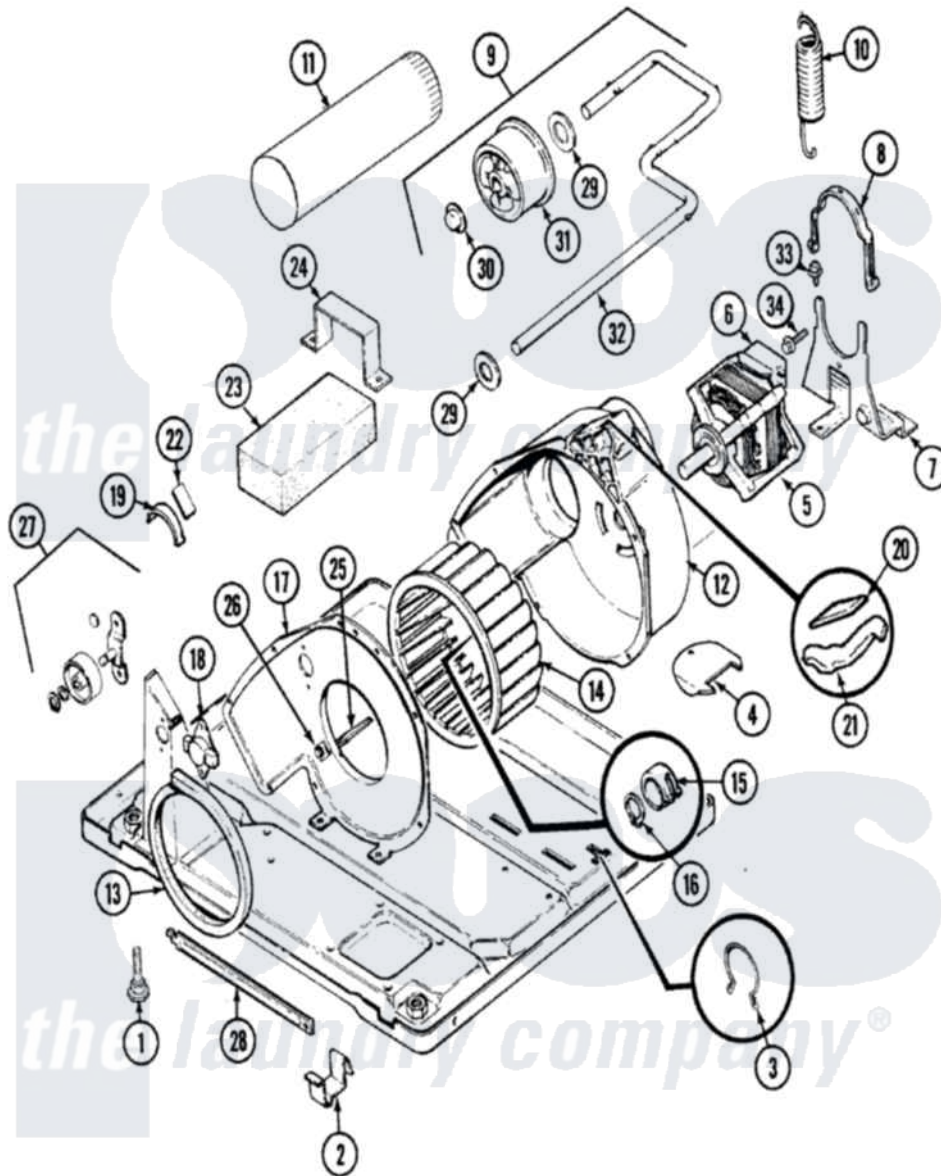

Magic Chef YG20JA2 05 - MOTOR & DRIVE (REV. A-D)

Magic Chef [Residential Magic Chef YG20JA2 Dryer Parts](#) Parts Diagram 05 - MOTOR & DRIVE (REV. A-D)
 Click on the part number to view part

Item	Original Part Number	Replaced By	Status	Part Description
1	63-5834		Not Available	LEG, LEVELING
2	53-0120			Clip, Front Panel
3	25-7027	16515		Clip
4	53-0153		Not Available	SHIELD, WIRING
"	25-7741	W10116760		Screw
5	53-1041	LA-1004		Motor Mtg. Kit
"	53-2275	W10410996		Motor-Drve
6	53-0693	53-0332		Motor Switch
7	53-0852		Not Available	MOTOR BRACKET
"	25-7811		Not Available	SCREW
"	53-1932	31001570		Bracket, Motor
8	53-0214	660658		Clamp, Motor Mounting 343481 685441
9	53-2287			Idler Assembly
"	53-0764	53-2366		Idler Arm
10	53-0207		Not Available	IDLER SPRING
"	53-2209	31001465		Spring, Idler

11	53-0134		Duct, Exhaust
"	25-2134	W10116760	Screw
12	53-1801		Housing, Blower
"	53-0774	Not Available	BLOWER HOUSING
13	53-0203	12001324	Duct Kit, Collector
14	53-0106		Blower Wheel
15	25-7823	312967	Clamp, Blower Housing
16	25-7855		Ring, Retaining
17	53-1023		Blower Cover
"	53-1933	Not Available	COVER, BLOWER HOUSING
"	25-7807	33002917	Screw, No.10-16
18	53-1107		Thermostat, Control
"	25-2134	W10116760	Screw
19	LA-1006		Glide Kit, Tumbler
"	53-0185	31001470	Glide, Tumbler
20	53-0724	31001356	Pad, Glide
21	53-0183	31001469	Glide, Tumbler
22	53-1684	31001356	Pad, Glide
"	LA-1008		Rr Roller Kit
23	53-0645	Not Available	COUNTERWEIGHT
24	25-7732	681414	Screw, 10AB X 1/2
"	53-0644	Not Available	BRACKET
25	53-1026		Guide, Vane Inlet
26	25-3457		Screw, Sems
27	LA-1007	12002126	Reinforcement Brace/Glide Kit
28	LA-2010	53-1625	Brace, Tumbler Support
29	25-7815		Washer
30	25-7957		Pushnut
31	53-1628	31001344	Pulley, Idler
32	53-2250	53-2287	Idler Assembly
33	25-7699	Not Available	STRAIN RELIEF
34	25-7674		Screw
"	LA-1004		Motor Mtg. Kit