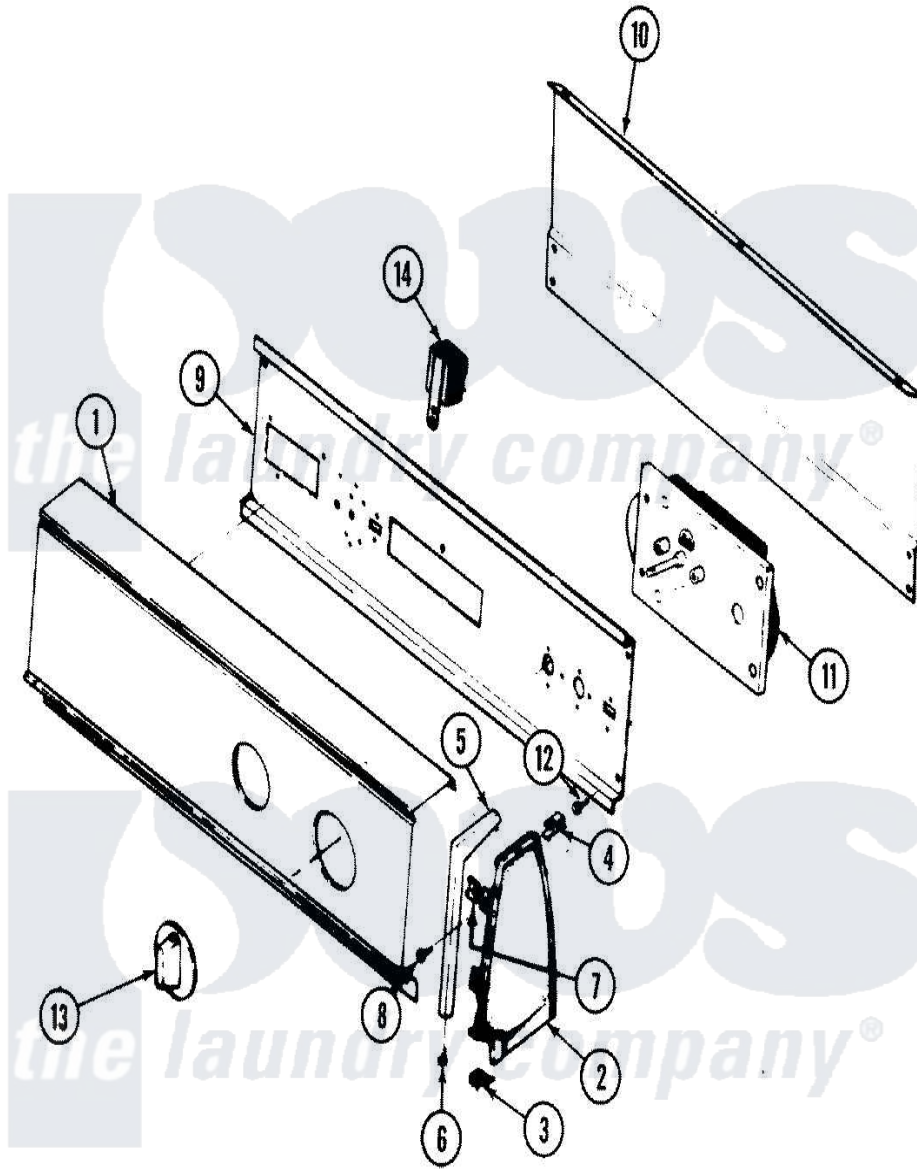

Magic Chef YG20JA25 02 - CONTROL PANEL (REV. D)

Magic Chef [Residential Magic Chef YG20JA25 Dryer Parts](#) Parts Diagram 02 - CONTROL PANEL (REV. D)
 Click on the part number to view part

Item	Original Part Number	Replaced By	Status	Part Description
1	53-1603		Not Available	CONTROL PANEL
2	25-7851			Speedclip, End Cap To Top
"	25-7649	910187		Screw
"	25-7697	25-2219		Screw
"	25-7702			Speedclip, End Cap To Control Panel
"	35-2487	21001451		Cap- End
"	35-2488	21001452		Cap- End
3	25-7697	25-2219		Screw
"	25-7851			Speedclip, End Cap To Top
4	25-7852			Speedclip, Rr Shld To End Cap
"	25-7435	33002917		Screw, No.10-16
5	53-0277		Not Available	TRIM, END CAP (RT)
"	53-0278		Not Available	TRIM, END CAP (LT)
6	25-7760			Screw
7	25-7702			Speedclip, End Cap To Control

7	25-1192		Panel
8	25-3092	90767	Screw, 8A X 3/8 HeX Washer Head Tapping
9	53-1676		Shield, Control
10	35-2688	21001460	Shield, Rear
11	53-1810		Timer
12	25-7435	33002917	Screw, No.10-16
13	53-1533	31001219	Knob Ski
14	25-3092	90767	Screw, 8A X 3/8 HeX Washer Head Tapping
"	53-1607-1	Not Available	MANUAL, USE & CARE
"	53-1639		Buzzer Assembly
15	16000326		Guide, Quick Ref - Jenn-Air