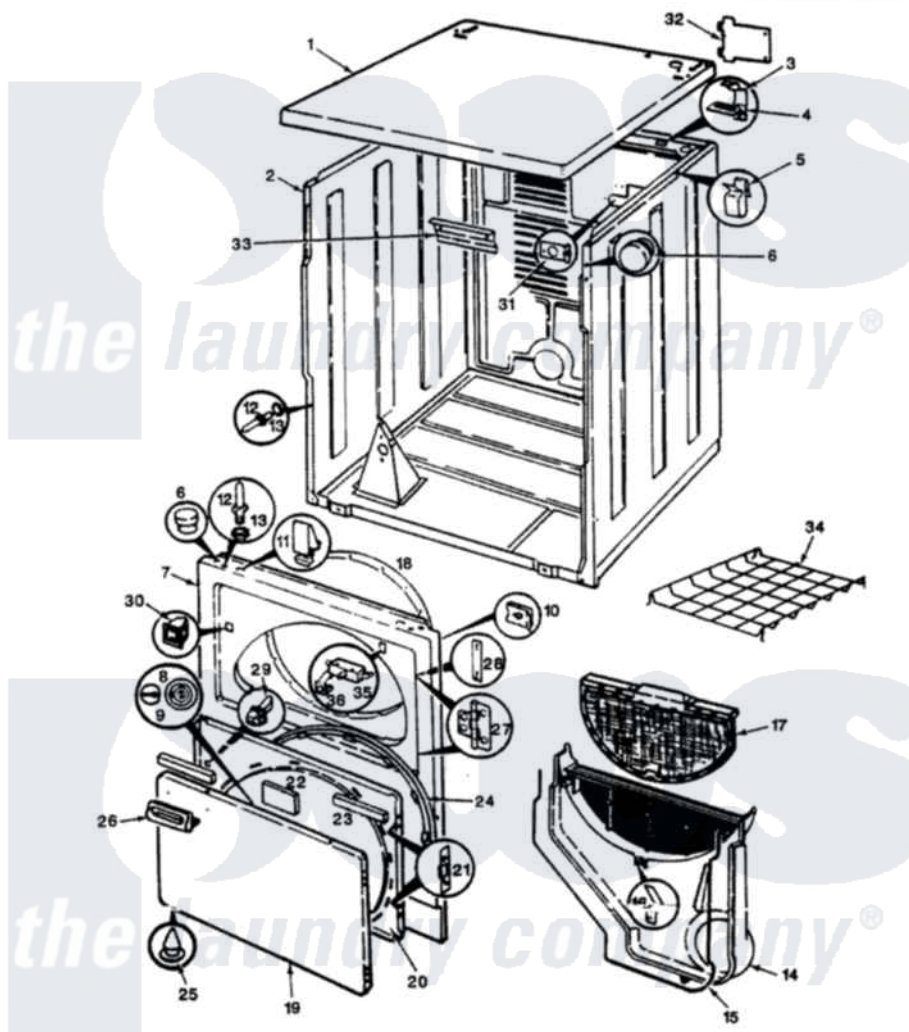

Magic Chef YG20JA25 04 - EXTERIOR (REV. A-C)

SECTION: EXTERIOR

MODEL: YG20JA25

Issue Date: 5/90

Magic Chef [Residential Magic Chef YG20JA25 Dryer Parts](#) Parts Diagram 04 - EXTERIOR (REV. A-C)

[Click on the part number to view part](#)

Item	Original Part Number	Replaced By	Status	Part Description
1	53-1711-24	53-2435-24		Top, Cabinet
"	53-0314-24	53-2435-24		Top, Cabinet
2	53-1644-24	31001715		Cabinet And Base Assembly
"	53-0160-24	31001715		Cabinet And Base Assembly
3	63-5712			Hinge, Cabinet Top
4	25-3092	90767		Screw, 8A X 3/8 HeX Washer Head Tapping
"	33-0930			Pad, Top Hinge
5	25-3034			Clip, Wiring
6	33-2653			Bumper, Cabinet
7	53-0727-24		Not Available	PANEL, FRONT (ALM)GAS
8	53-0161		Not Available	PLUG, GAS ACCESS (ALM)
9	53-0162		Not Available	BUTTON, GAS ACCESS (ALM)
10	25-7820	489478		Screw, 8 X 1/2
"	25-7817		Not Available	CLIP, U-TYPE
11	25-7220			Clip, Cabinet Top