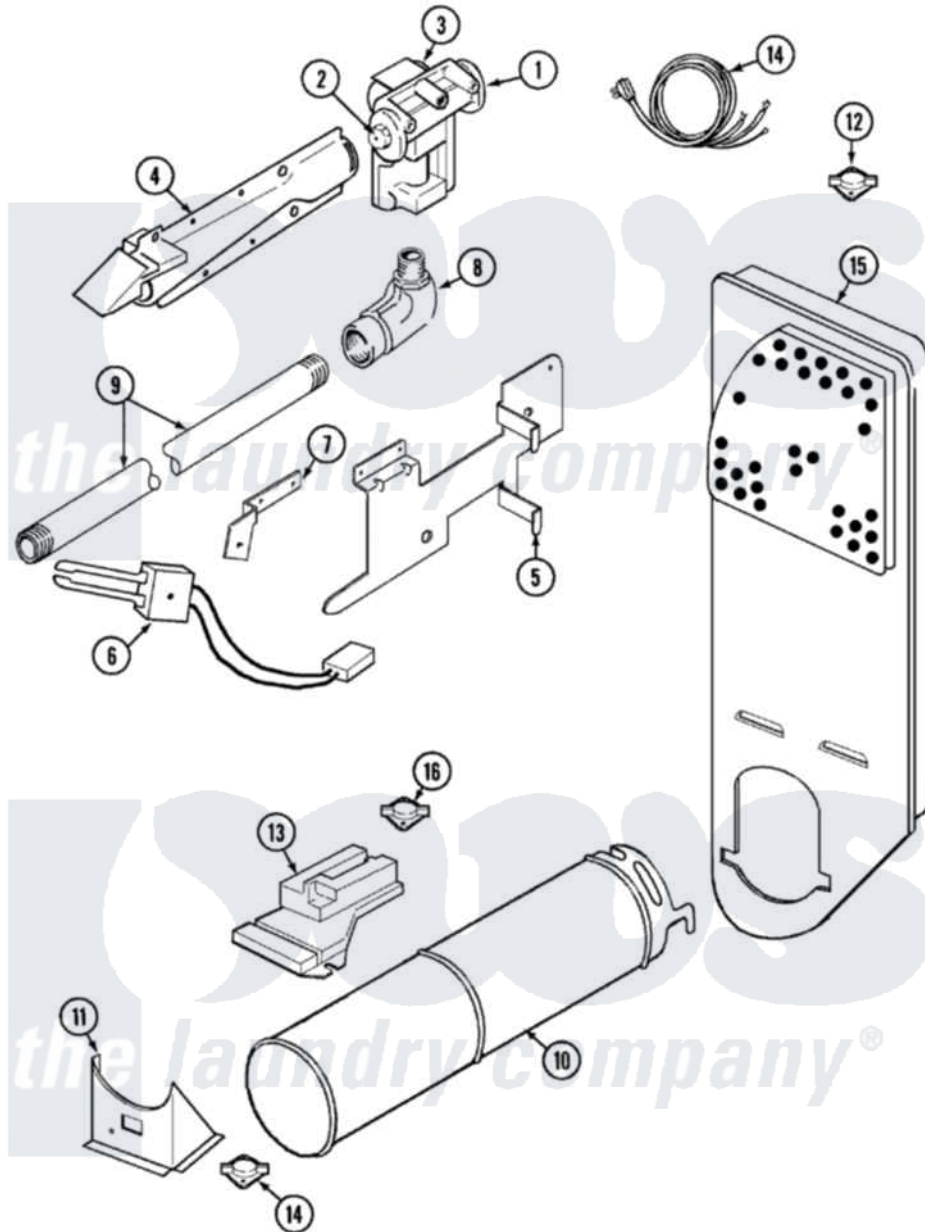

Magic Chef YG20JA25 06 - GAS CARRYING (REV. D)

Magic Chef [Residential Magic Chef YG20JA25 Dryer Parts](#) Parts Diagram 06 - GAS CARRYING (REV. D)
 Click on the part number to view part

Item	Original Part Number	Replaced By	Status	Part Description
1	63-6786N	306176		Valve, Gas
2	63-3570			Burner Orifice
3	63-6615	279834		Coil-Valve
"	63-6614	279834		Coil-Valve
4	63-6682	31001784		Burner
5	53-0140			Mtg Bracket
"	25-7741	W10116760		Screw
6	53-0689	31001556		Igniter
7	25-2134	W10116760		Screw
"	25-3034			Clip, Wiring
"	25-7744	8281196		Screw
"	53-0686		Not Available	BRACKET
8	53-0101	31001042		Valve, Gas Shut Off
9	53-0173	31001777		Main Gas L
10	25-3032		Not Available	WIRING CLIP
"	53-1884			Housing, Heater

11	25-7741	W10116760	Screw
"	53-0139	Not Available	HEATER SUPPORT
"	25-3092	90767	Screw, 8A X 3/8 HeX Washer Head Tapping
12	25-0168		Screw
"	53-0143	LA-1053	Fuse Kit, Thermal
13	25-2134	W10116760	Screw
"	63-5013	338906	Radiant, Sensor
"	25-7741	W10116760	Screw
"	25-3092	90767	Screw, 8A X 3/8 HeX Washer Head Tapping
14	63-6259	31001547	Cord, Power
15	53-1516	53-1706	Inlet Air Duct Assembly
16	LA-1053		Fuse Kit, Thermal
"	53-1096	LA-1053	Fuse Kit, Thermal
"	63-6766		Conversion Kit