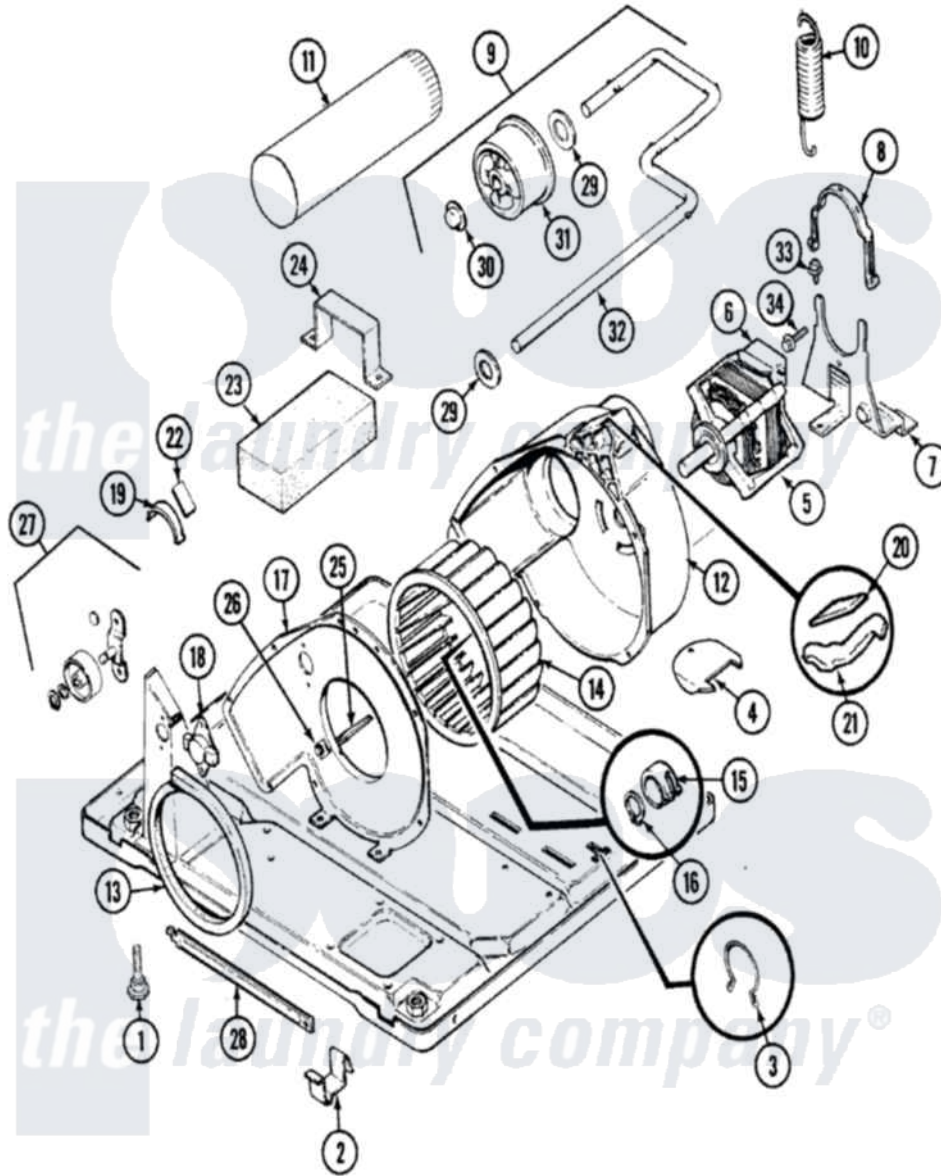

Magic Chef YG20JA25 07 - MOTOR & DRIVE (REV. D)

Magic Chef [Residential Magic Chef YG20JA25 Dryer Parts](#) Parts Diagram 07 - MOTOR & DRIVE (REV. D)
 Click on the part number to view part

Item	Original Part Number	Replaced By	Status	Part Description
1	63-5834		Not Available	LEG, LEVELING
2	53-0120			Clip, Front Panel
3	25-7027	16515		Clip
4	25-7741	W10116760		Screw
"	53-0153		Not Available	SHIELD, WIRING
5	53-2275	W10410996		Motor-Drive
"	53-1080	341241		Belt
6	53-0693	53-0332		Motor Switch
7	25-7811		Not Available	SCREW
"	53-1932	31001570		Bracket, Motor
8	53-0214	660658		Clamp, Motor Mounting 343481 685441
9	53-2287			Idler Assembly
10	53-2209	31001465		Spring, Idler
11	25-2134	W10116760		Screw
"	53-0134			Duct, Exhaust
12	53-1801			Housing, Blower

13	53-0203	12001324	Duct Kit, Collector
14	53-0106		Blower Wheel
15	25-7823	312967	Clamp, Blower Housing
16	25-7855		Ring, Retaining
17	53-1934		Cover, Blower Housing
"	25-7807	33002917	Screw, No.10-16
18	53-1107		Thermostat, Control
"	25-2134	W10116760	Screw
19	53-0185	31001470	Glide, Tumbler
"	LA-1006		Glide Kit, Tumbler
20	53-0724	31001356	Pad, Glide
21	53-0183	31001469	Glide, Tumbler
22	53-1684	31001356	Pad, Glide
"	LA-1008		Rr Roller Kit
23	53-0645	Not Available	COUNTERWEIGHT
24	53-0644	Not Available	BRACKET
"	25-7732	681414	Screw, 10AB X 1/2
25	53-1026		Guide, Vane Inlet
26	25-3457		Screw, Sems
27	LA-1007	12002126	Reinforcement Brace/Glide Kit
28	LA-2010	53-1625	Brace, Tumbler Support
29	25-7815		Washer
30	25-7957		Pushnut
31	53-1628	31001344	Pulley, Idler
32	53-2250	53-2287	Idler Assembly
33	25-7699	Not Available	STRAIN RELIEF
34	25-7674		Screw