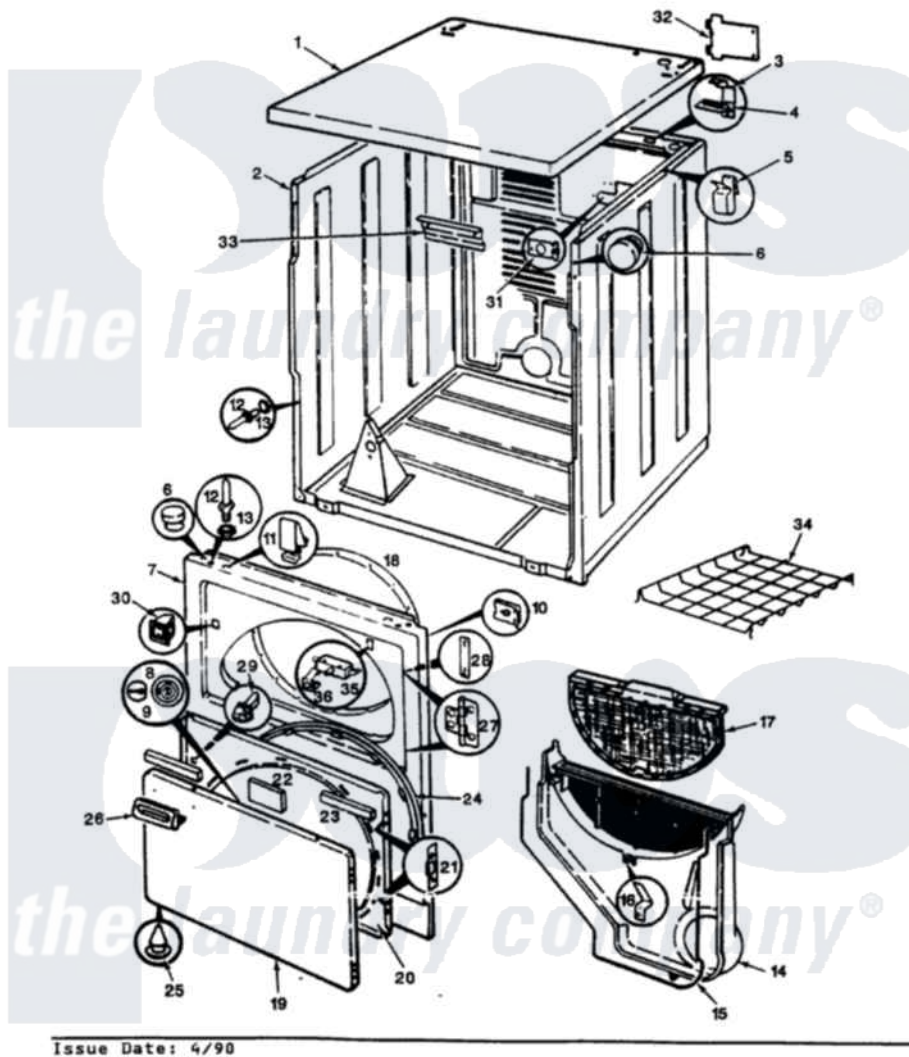

Magic Chef YG20JA4 04 - EXTERIOR (REV. A-D)

SECTION: EXTERIOR

MODEL: YG20J(*)*4

Issue Date: 4/98

Magic Chef [Residential Magic Chef YG20JA4 Dryer Parts](#) Parts Diagram 04 - EXTERIOR (REV. A-D)

[Click on the part number to view part](#)

Item	Original Part Number	Replaced By	Status	Part Description
1	53-1711-24	53-2435-24		Top, Cabinet
"	53-0314-24	53-2435-24		Top, Cabinet
2	53-1644-24	31001715		Cabinet And Base Assembly
"	53-0160-24	31001715		Cabinet And Base Assembly
3	63-5712			Hinge, Cabinet Top
4	25-3092	90767		Screw, 8A X 3/8 HeX Washer Head Tapping
"	33-0930			Pad, Top Hinge
5	25-3034			Clip, Wiring
6	33-2653			Bumper, Cabinet
7	53-0727-24		Not Available	PANEL, FRONT (ALM)GAS
8	53-0161		Not Available	PLUG, GAS ACCESS (ALM)
9	53-0162		Not Available	BUTTON, GAS ACCESS (ALM)
10	25-7820	489478		Screw, 8 X 1/2
"	25-7817		Not Available	CLIP, U-TYPE
11	25-7220			Clip, Cabinet Top