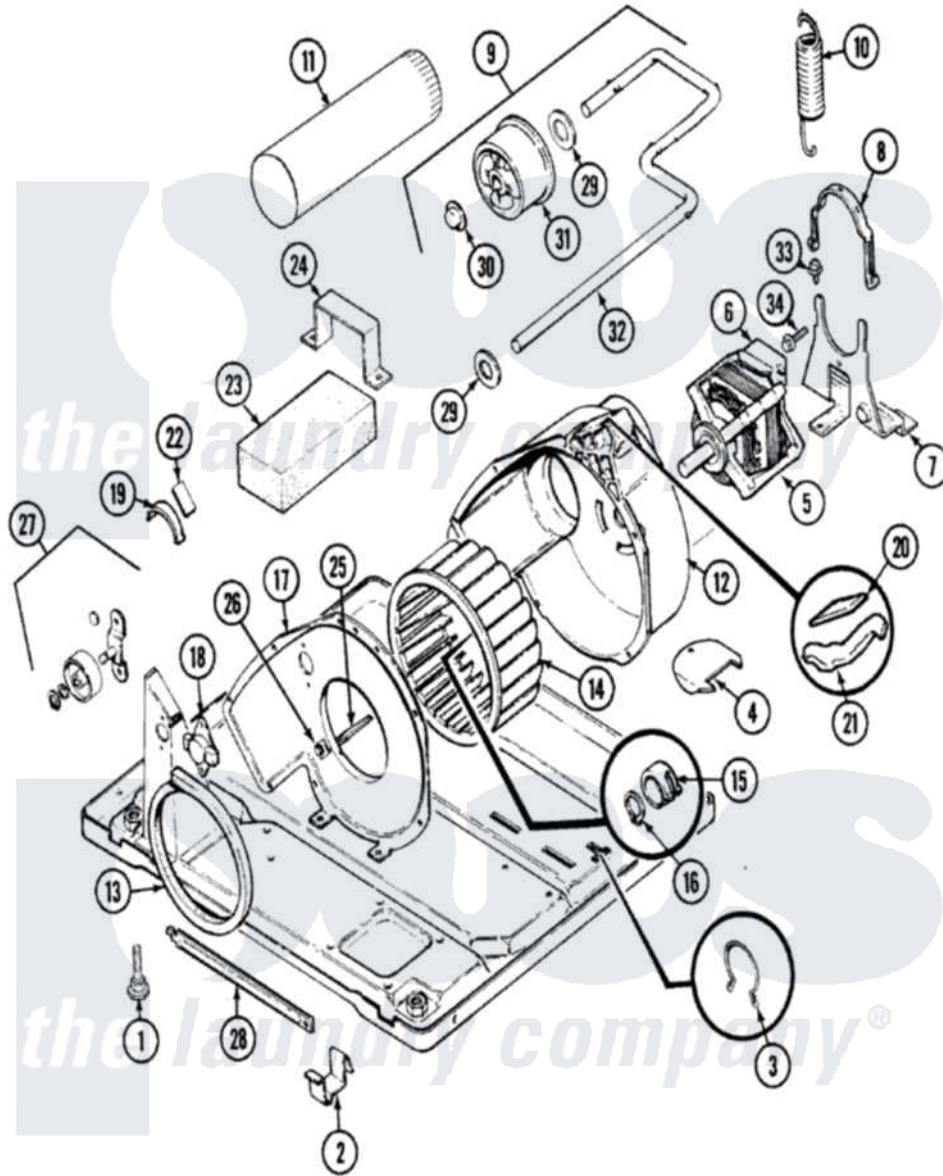

Magic Chef YG20JA4 07 - MOTOR & DRIVE (REV. F)

Magic Chef [Residential Magic Chef YG20JA4 Dryer Parts](#) Parts Diagram 07 - MOTOR & DRIVE (REV. F)
 Click on the part number to view part

Item	Original Part Number	Replaced By	Status	Part Description
1	63-5834		Not Available	LEG, LEVELING
2	53-0120			Clip, Front Panel
3	25-7027	16515		Clip
4	25-7741	W10116760		Screw
"	53-0153		Not Available	SHIELD, WIRING
5	53-2275	W10410996		Motor-Drive
"	53-1080	341241		Belt
6	53-0693	53-0332		Motor Switch
7	25-7811		Not Available	SCREW
"	53-1932	31001570		Bracket, Motor
8	53-0214	660658		Clamp, Motor Mounting 343481 685441
9	53-2287			Idler Assembly
10	53-2209	31001465		Spring, Idler
11	25-2134	W10116760		Screw
"	53-0134			Duct, Exhaust
12	53-1801			Housing, Blower

13	53-0203	12001324	Duct Kit, Collector
14	53-0106		Blower Wheel
15	25-7823	312967	Clamp, Blower Housing
16	25-7855		Ring, Retaining
17	53-1933		Not Available
	53-1933		COVER, BLOWER HOUSING
"	25-7807	33002917	Screw, No.10-16
18	25-2134	W10116760	Screw
"	53-1107		Thermostat, Control
"	53-0170		Not Available
	53-0170		THERMOSTAT, LO-LIMIT (120/110)
19	53-0185	31001470	Glide, Tumbler
"	LA-1006		Glide Kit, Tumbler
20	53-0724	31001356	Pad, Glide
21	53-0183	31001469	Glide, Tumbler
22	LA-1008		Rr Roller Kit
"	53-1684	31001356	Pad, Glide
23	53-0645		Not Available
	53-0645		COUNTERWEIGHT
24	25-7732	681414	Screw, 10AB X 1/2
"	53-0644		Not Available
	53-0644		BRACKET
25	53-1026		Guide, Vane Inlet
26	25-3457		Screw, Sems
27	LA-1007	12002126	Reinforcement Brace/Glide Kit
28	LA-2010	53-1625	Brace, Tumbler Support
29	25-7815		Washer
30	25-7957		Pushnut
31	53-1628	31001344	Pulley, Idler
32	53-2250	53-2287	Idler Assembly
33	25-7699		Not Available
	25-7699		STRAIN RELIEF
34	25-7674		Screw