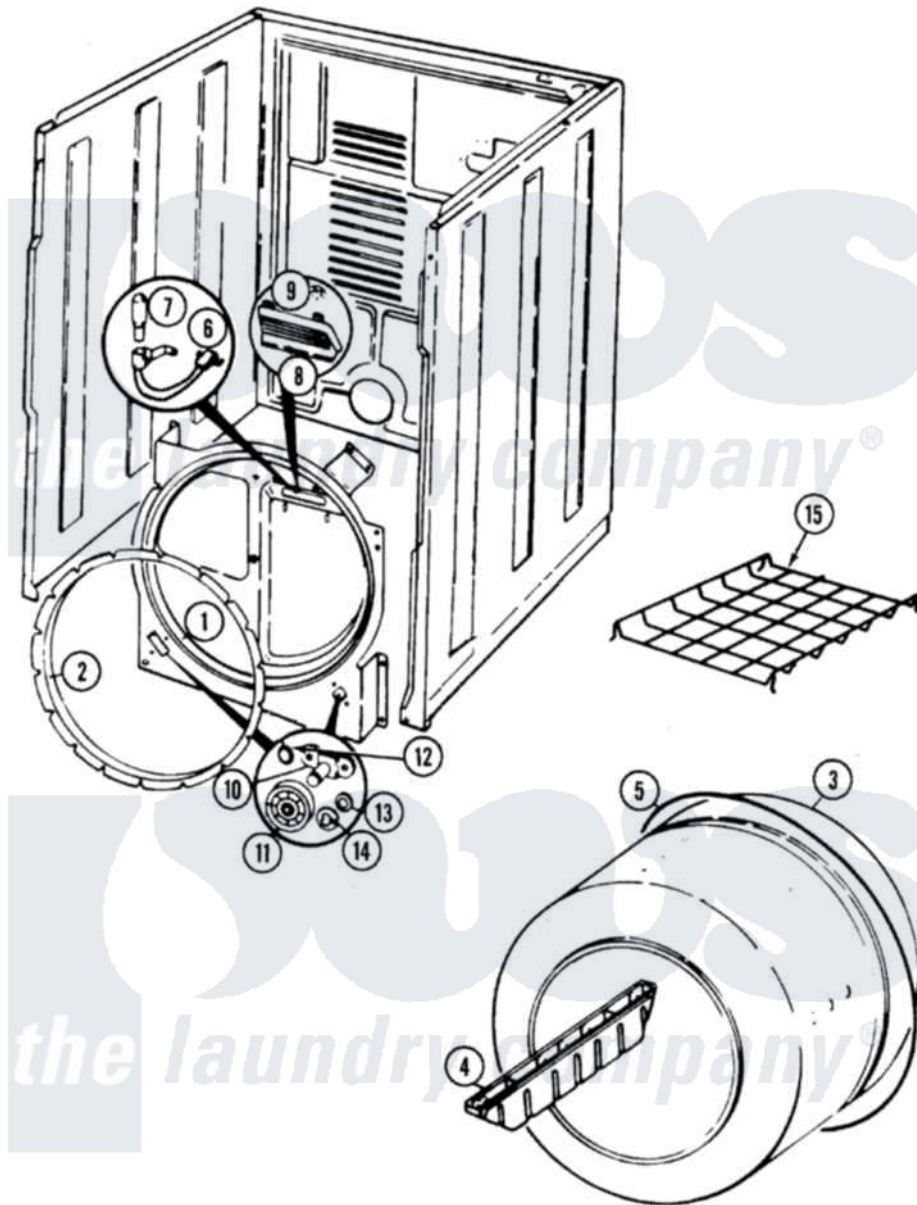

Magic Chef YG20JA4 08 - TUMBLER (REV. F)

Magic Chef [Residential Magic Chef YG20JA4 Dryer Parts](#) Parts Diagram 08 - TUMBLER (REV. F)
 Click on the part number to view part

Item	Original Part Number	Replaced By	Status	Part Description
1	25-7733	681414		Screw, 10AB X 1/2
"	Y02100001	LA-1054		Dryer Bulkhead Kit
2	53-0282	31001637		Seal Assembly, Cylinder Front
3	53-1250			Cylinder
4	Y02100002		Not Available	BAFFLE (WHT)
"	25-7759	3196164		Screw
5	53-1080	341241		Belt
6	25-3457			Screw, Sems
"	53-1580			Receptacle Assembly
7	53-0570	A3167501		Lamp Oven, Int.
8	53-0174			Lens, Bulb
9	25-3562	3195558		Nut
10	25-7101	3351614		Screw, Gearcase Cover Mounting
"	53-0197			Support Assembly-Cylinder Rear
11	53-0642	31001096		Roller

12	25-7813		Spacer
13	25-7814		Washer
14	LA-1008		Rr Roller Kit
"	25-7854		Ring, Retaining
15	53-0772	21001495	Rack, Drying